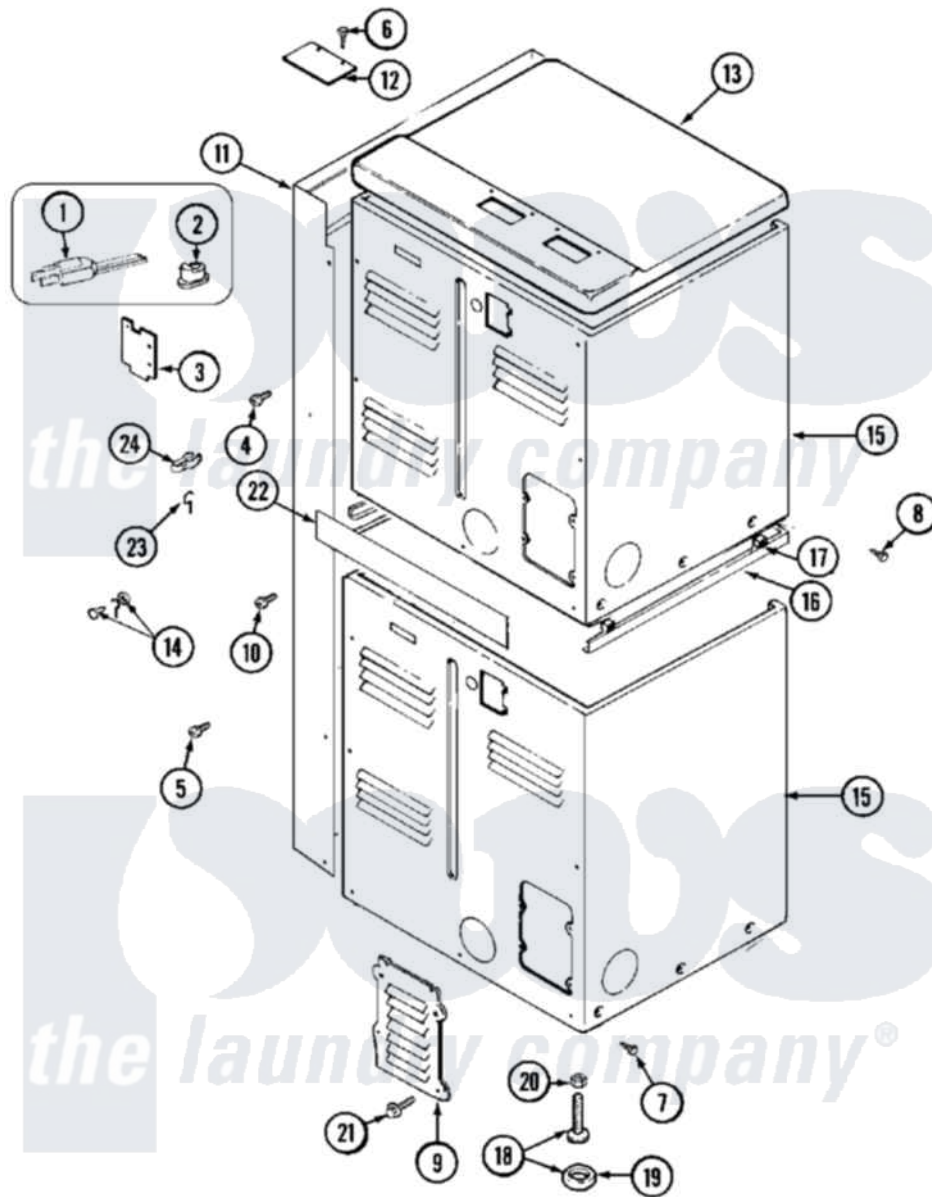

Maytag MDG11CSEGW 03 - REAR VIEW

Maytag Residential Maytag MDG11CSEGW Dryer Parts Parts Diagram 03 - REAR VIEW
 Click on the part number to view part

Item	Original Part Number	Replaced By	Status	Part Description
001	308966		Not Available	CORD, POWER (EXPORT)
"	33001285		Not Available	CORD, POWER
002	NLA		Not Available	STRAIN RELIEF
003	Y312905		Not Available	COVER, TERMINAL
004	Y313561			Screw---NA
005	NLA		Not Available	SCREW, SHROUD
006	Y313559			Screw
007	213007			Xfor Cabinet See Cabinet, Back
008	NLA		Not Available	SCREW, SPACER ASSY.
"	Y310632	1163839		Screw
009	211294	90767		Screw, 8A X 3/8 HeX Washer Head Tapping
"	Y313559			Screw
010	Y313561			Screw---NA
"	Y310632	1163839		Screw
011	NLA		Not Available	SHROUD, CONTROL (WHT)

012	NLA		Not Available	PLATE, TOP COVER
013	33001165			Top Cover Assembly
"	NLA		Not Available	(ALM)
014	NLA		Not Available	SCREW & WASHER ASSY.
015	NLA		Not Available	CABINET, UPPER (ALM)
"	Y310632	1163839		Screw
016	33001302			(WHT)
"	NLA		Not Available	SPACER ASSY. (ALM)
017	310933	33002194		Nut, Speed
018	Y302699	22003428		Leg, Adjustable
019	210684			Foot, Adjustable Leg
020	210385			Lock Nut For Adjustable Leg
021	Y312951		Not Available	ACCESS COVER, BACK
022	NLA		Not Available	STRIP, FILLER
023	311155			Ground Wire And Clamp
024	301548			Clamp, Ground Wire