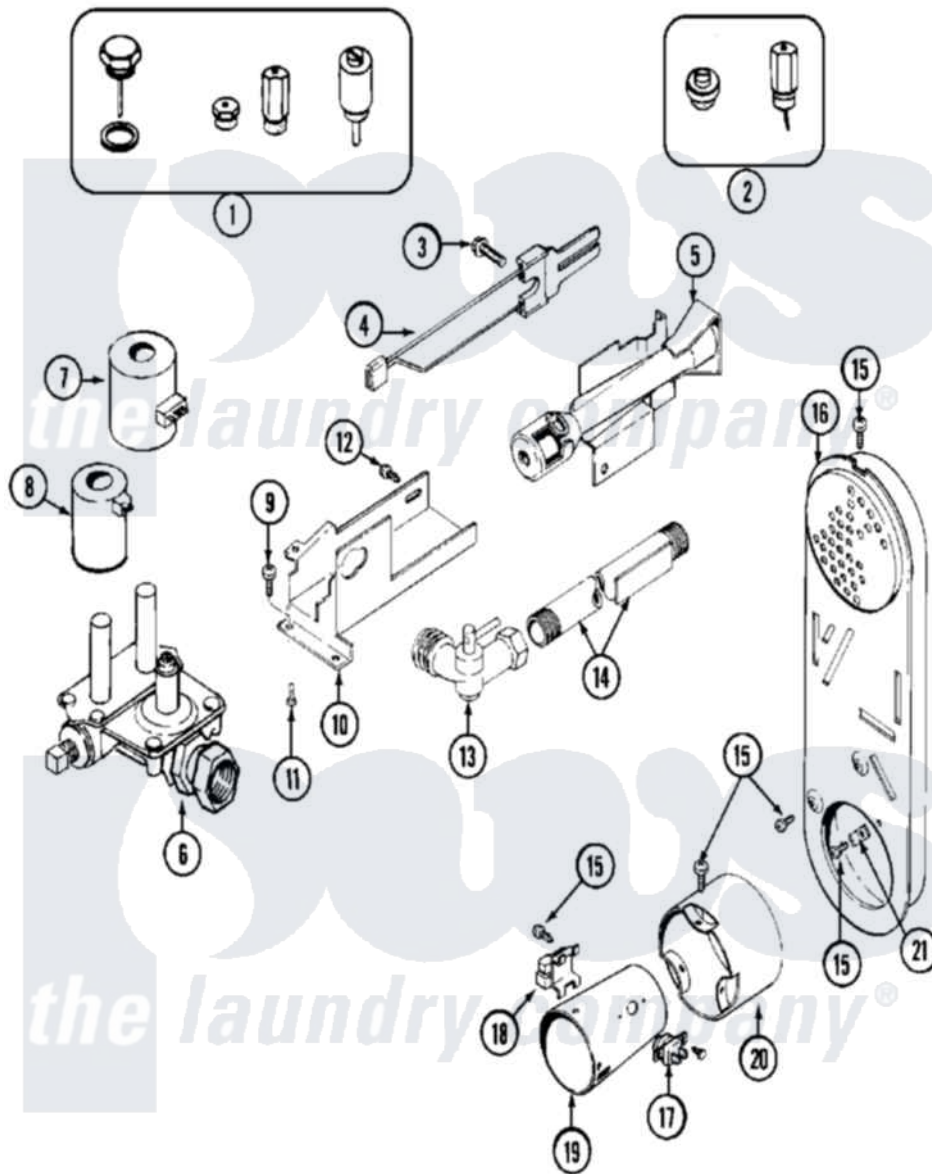

# Maytag MDG11CSEGW 05 - GAS VALVE

Maytag [Residential Maytag MDG11CSEGW Dryer Parts](#) Parts Diagram 05 - GAS VALVE  
 Click on the part number to view part

Item	Original Part Number	Replaced By	Status	Part Description
001	Y308378	<a href="#">W10402145</a>		LP Gas Con
002	Y308377		Not Available	CONVERSION KIT (LP TO NATURAL)
003	<a href="#">304971</a>			Screw Note: Screw, Igniter
004	304970	<a href="#">4391996</a>		Ignitor
005	33001247	<a href="#">33002793</a>		Burner Assembly
006	<a href="#">307927</a>			Valve, Gas
007	<a href="#">Y307931</a>			Coil, Holding And Booster
008	<a href="#">307930</a>			Coil, Secondary
009	<a href="#">Y313561</a>			Screw----NA
010	<a href="#">314566</a>			Gas Control Bracket
011	<a href="#">Y313559</a>			Screw
012	314082	<a href="#">90767</a>		Screw, 8A X 3/8 HeX Washer Head Tapping
"	314568	<a href="#">Y313559</a>		Screw
013	<a href="#">Y303349</a>			Angle Shut-Off, Gas Valve Pipe And Bracket Assembly

014	Y303383	<a href="#">33001735</a>	Series 18 Not Needed Use Vavle
015	211294	<a href="#">90767</a>	Screw, 8A X 3/8 HeX Washer Head Tapping
016	Y308504		Not Available INLET DUCT ASSEMBLY
017	<a href="#">303395</a>		Thermostat, Hi-Limit
018	Y303377	<a href="#">338906</a>	Radiant, Sensor
019	<a href="#">Y308549</a>		Combustion Cone Assembly
020	NLA		Not Available EXTENSION, UPPER CONE
021	<a href="#">Y312890</a>		Retainer, Heater Chamber