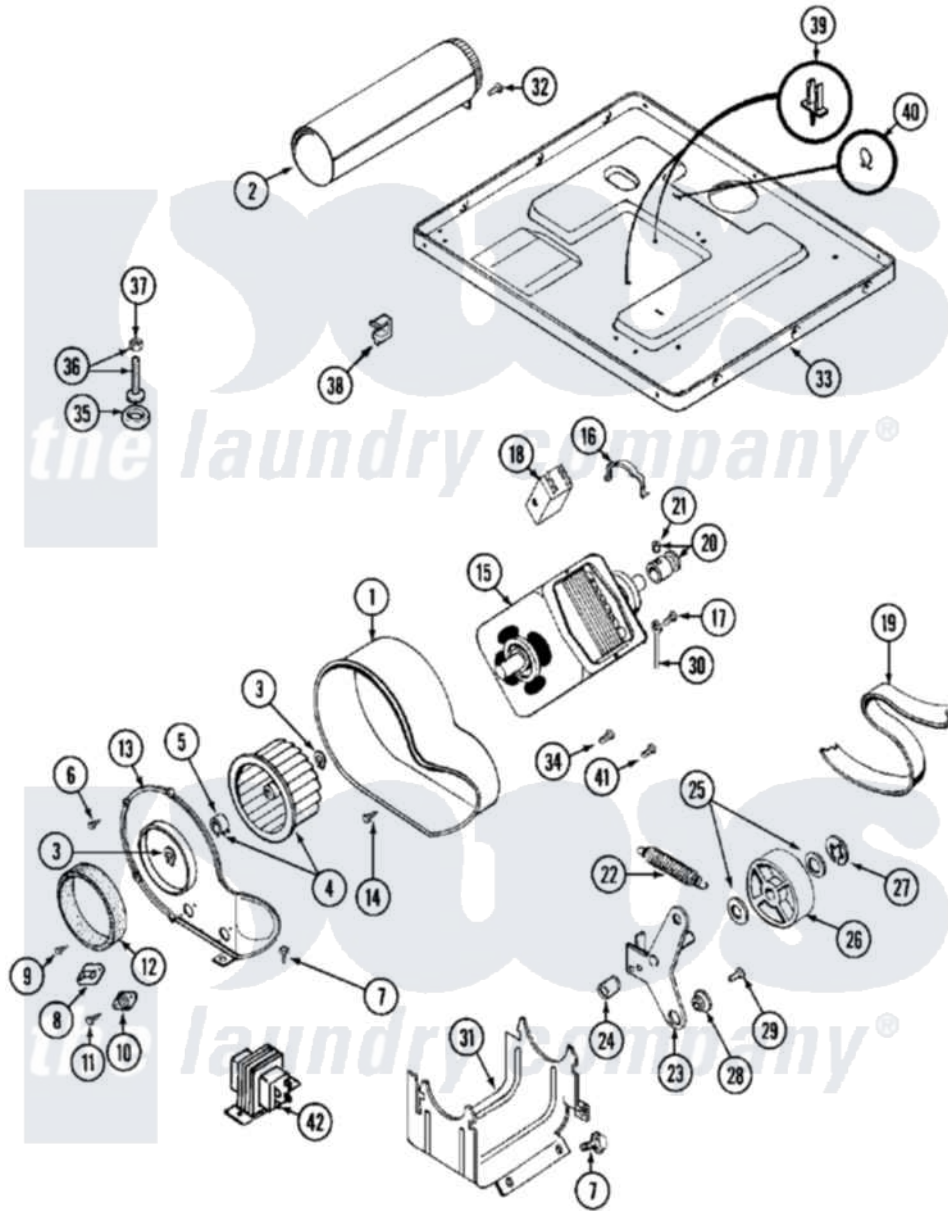

Maytag MDG11CSEGW 06 - MOTOR DRIVE

Maytag Residential Maytag MDG11CSEGW Dryer Parts Parts Diagram 06 - MOTOR DRIVE
 Click on the part number to view part

Item	Original Part Number	Replaced By	Status	Part Description
001	Y312893			Housing, Blower
002	Y303442			EXHAUST DUCT ASSEMBLY
003	410233	9703438		Ring-Retrn
004	Y303836			Blower Wheel Assembly And Clamp
005	312967			Clamp, Blower Housing
006	Y312961	W10116751		Screw
007	Y313561			Screw----NA
008	303392			Thermostat, Cycling
"	306966			Thermostat, Multi-Temp Part Not Used Mdg26ct-MN Only
"	33001306			Wire Harness, Thermostats
"	Y303225			Thermostat, Permanent Press
009	211294	90767		Screw, 8A X 3/8 HeX Washer Head Tapping
010	306604			Cut-Off, Thermal Part Not Used
011	NLA		Not Available	SCREW, THERMAL CUT-OFF