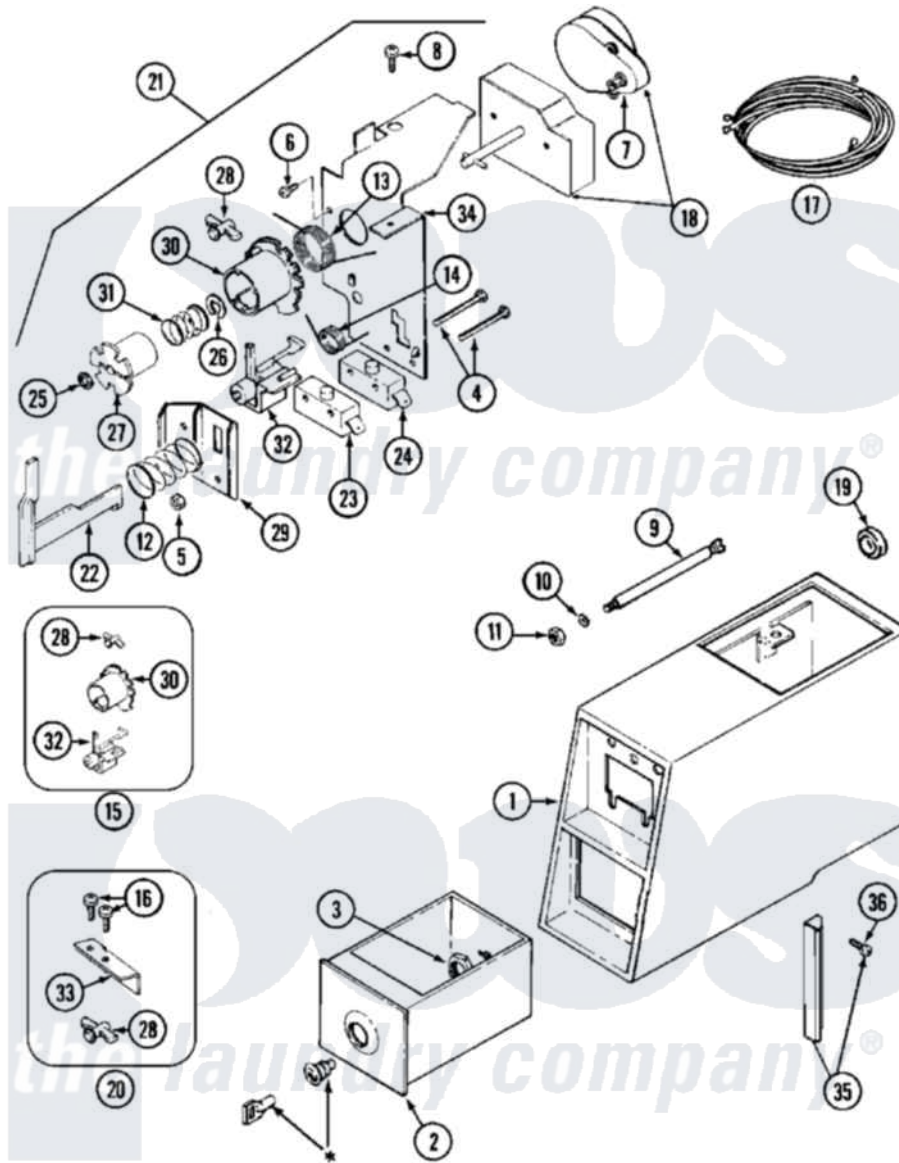

Maytag MDG11CSEGW 07 - CONTROL CENTER

* CONTACT YOUR COMMERCIAL LAUNDRY DISTRIBUTOR

Maytag [Residential Maytag MDG11CSEGW Dryer Parts](#) Parts Diagram 07 - CONTROL CENTER
 Click on the part number to view part

| Item | Original Part Number | Replaced By | Status | Part Description |
|------|-------------------------|---------------------------|---------------|----------------------------|
| 001 | Y307081 | | | Coin Meter Weld Assembly |
| " | NLA | | Not Available | (ALM) |
| 002 | 205423 | 208883 | | Coin Box K |
| " | 205423L | 208883 | | Coin Box K |
| 003 | 212328 | W10139762 | | Hex Nut, 3/4-27 |
| 004 | 315277 | | | Screw |
| 005 | Y052634 | 701719 | | Nut, Hex |
| 006 | 910708 | 488234 | | Screw 8-32 X 1/4 |
| 007 | 306527 | 305812 | | Timer |
| 008 | 211168 | W10139210 | | Screw, 8-18 X 5/16 |
| 009 | 215559 | | | Bolt, Coin Slide Locking |
| 010 | 910387 | | | Lockwasher, Vault Assembly |
| 011 | Y052721 | | | Nut, Terminal Block Plate |
| 012 | NLA | | Not Available | SPRING, HELICAL |
| 013 | 314331 | | | Spring, Torsion Return |
| 014 | 314332 | | | Spring, Actuator |