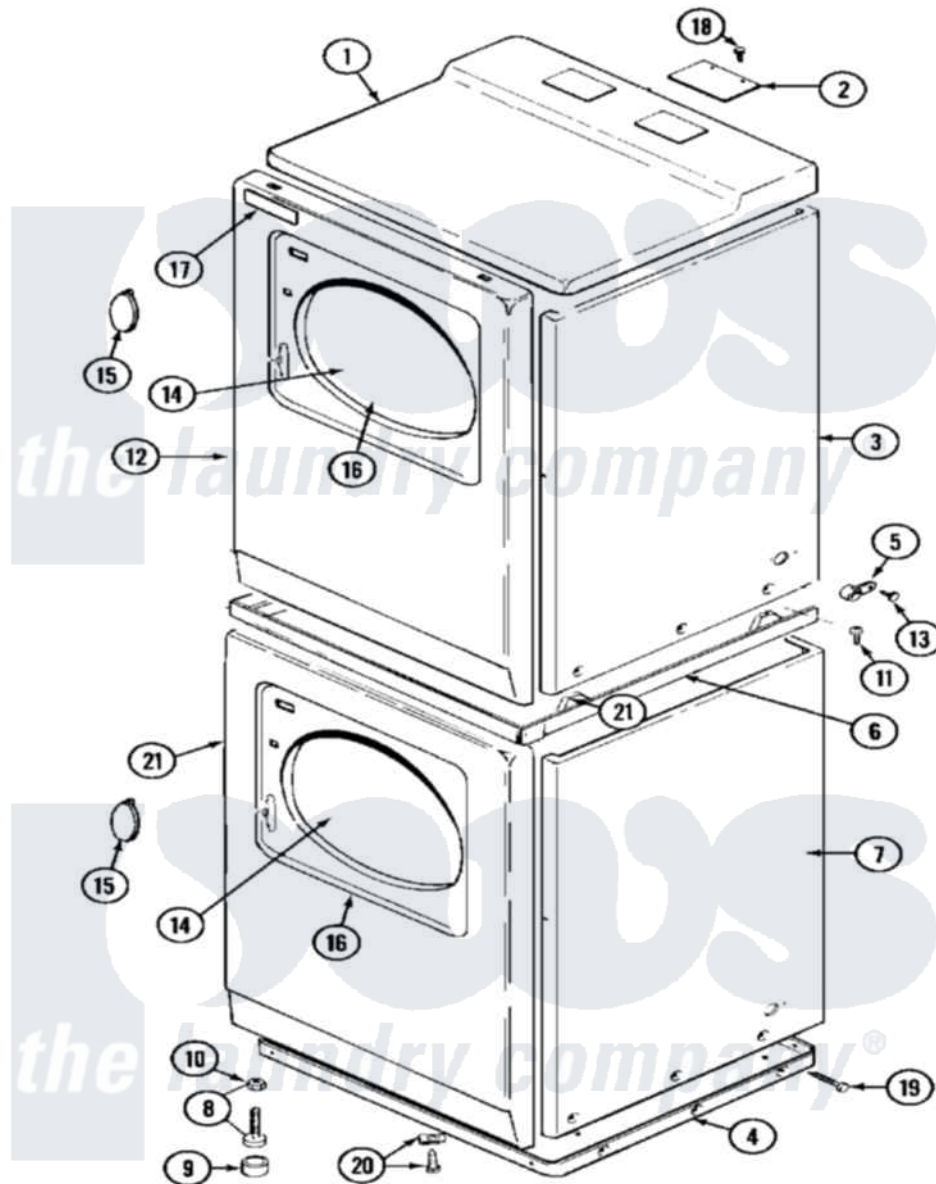

Maytag MDG11CSEGW 08 - FRONT VIEW

Maytag [Residential Maytag MDG11CSEGW Dryer Parts](#) Parts Diagram 08 - FRONT VIEW
 Click on the part number to view part

Item	Original Part Number	Replaced By	Status	Part Description
001	33001165			Top Cover Assembly
"	NLA		Not Available	(ALM)
002	NLA		Not Available	PLATE, COVER
003	NLA		Not Available	CABINET, UPPER (ALM)
004	306530		Not Available	BASE ASSEMBLY (LOWER)
005	910768	M0280301		Tie Electr
006	33001302			(WHT)
"	911050	4312464		Screw
"	NLA		Not Available	SPACER ASSY. (ALM)
"	Y310632	1163839		Screw
007	NLA		Not Available	CABINET, LOWER (ALM)
008	Y302699	22003428		Leg, Adjustable
009	210684			Foot, Adjustable Leg
010	210385			Lock Nut For Adjustable Leg
011	314663	214354		Screw, Top Cover To Cabnt.
012	NLA		Not Available	PANEL, FRONT (WHT)

013	211168	W10139210		Screw, 8-18 X 5/16
014	33001203		Not Available	PANEL, CLEAR INNER (W/SEAL)
015	314939			Handle, Door
"	314974			Handle, Door
016	314967		Not Available	DOOR W/WINDOW OUTER HALF (WHT)
"	NLA		Not Available	(ALM)
017	NLA		Not Available	NAME PLATE
018	Y313559			Screw
019	213007			Xfor Cabinet See Cabinet, Back
020	204439			Screw And Fstner Assembly
021	310933	33002194		Nut, Speed