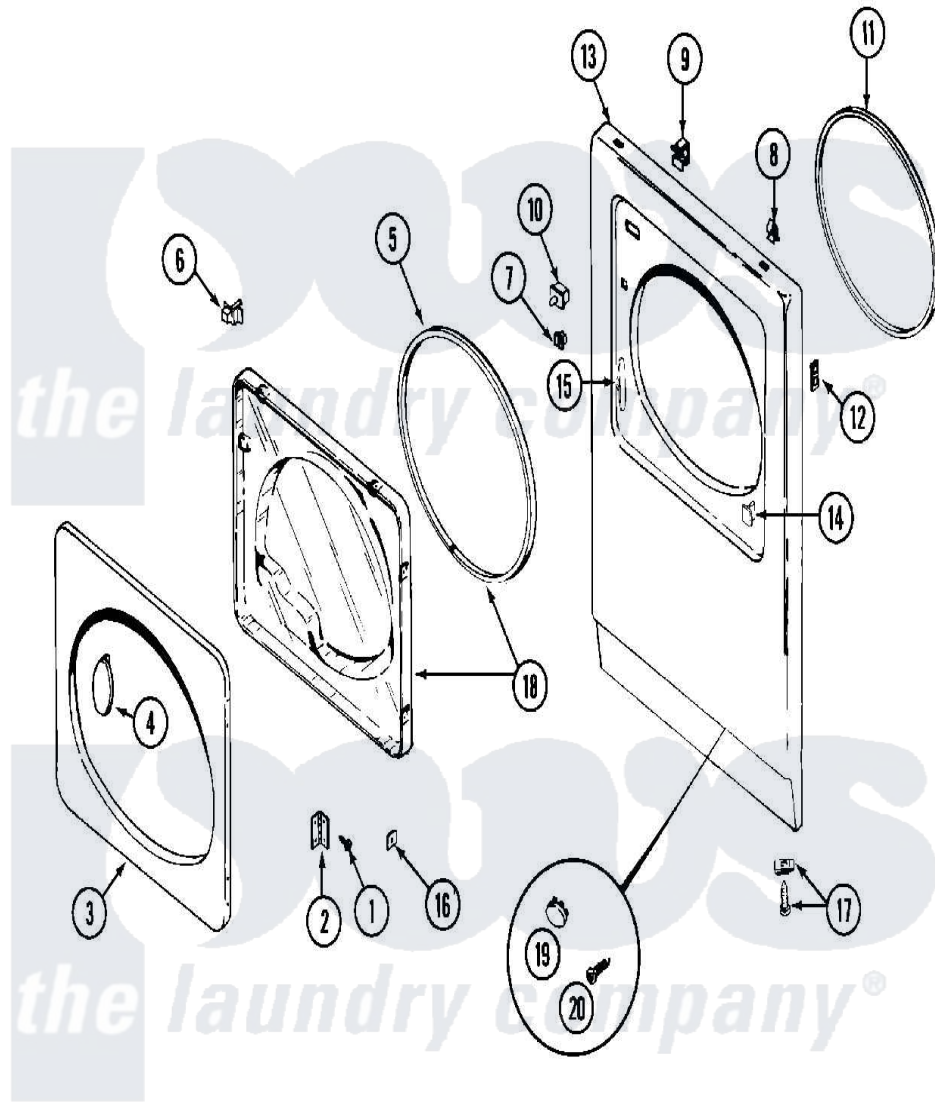

Maytag MDG11PDAAL 03 - DOOR

Maytag [Residential Maytag MDG11PDAAL Dryer Parts](#) Parts Diagram 03 - DOOR
 Click on the part number to view part

Item	Original Part Number	Replaced By	Status	Part Description
001	Y314062			Screw, Door Hinge And Panel
002	33001230			Hinge, Door
003	314967		Not Available	DOOR W/WINDOW OUTER HALF (WHT)
"	NLA		Not Available	(ALM)
004	314939			Handle, Door
"	314974			Handle, Door
005	33001192			Seal, Door
006	33001305			Strike, Door
007	Y304578	LA-1003		Door Catch Kit
008	212982	22001650		Fastener, Spring
009	Y310376			Clip, Door Switch Harness
010	33001420			Switch, Door
"	Y305753	W10169313		Switch-Dor
011	314937			Seal, Front Panel
012	NLA		Not Available	CLIP, HINGE SCREW
"	NLA		Not Available	SCREW, PLASTIC

013	33001447	Not Available	PANEL, FRONT (UPR-WHT)
"	NLA	Not Available	PANEL, FRONT (LWR-WHT)
014	NLA	Not Available	PLUG, DOOR CATCH
015	33001175		Cover, Hinge Hole
"	33001176		Cover, Hinge Hole
016	Y313910		Clip, Door Liner To Outer Panel
017	204439		Screw And Fstner Assembly
"	314666	Not Available	SCREW, PANEL (UPR)
"	NLA	Not Available	CLIP, CABINET SCREW
018	33001203	Not Available	PANEL, CLEAR INNER (W/SEAL)
019	33001132	33002342	Plug, Sifht Hole
"	33001168	Not Available	PLUG, SIGHT HOLE (ALM)
020	315489		Screw, Extrusion And Front