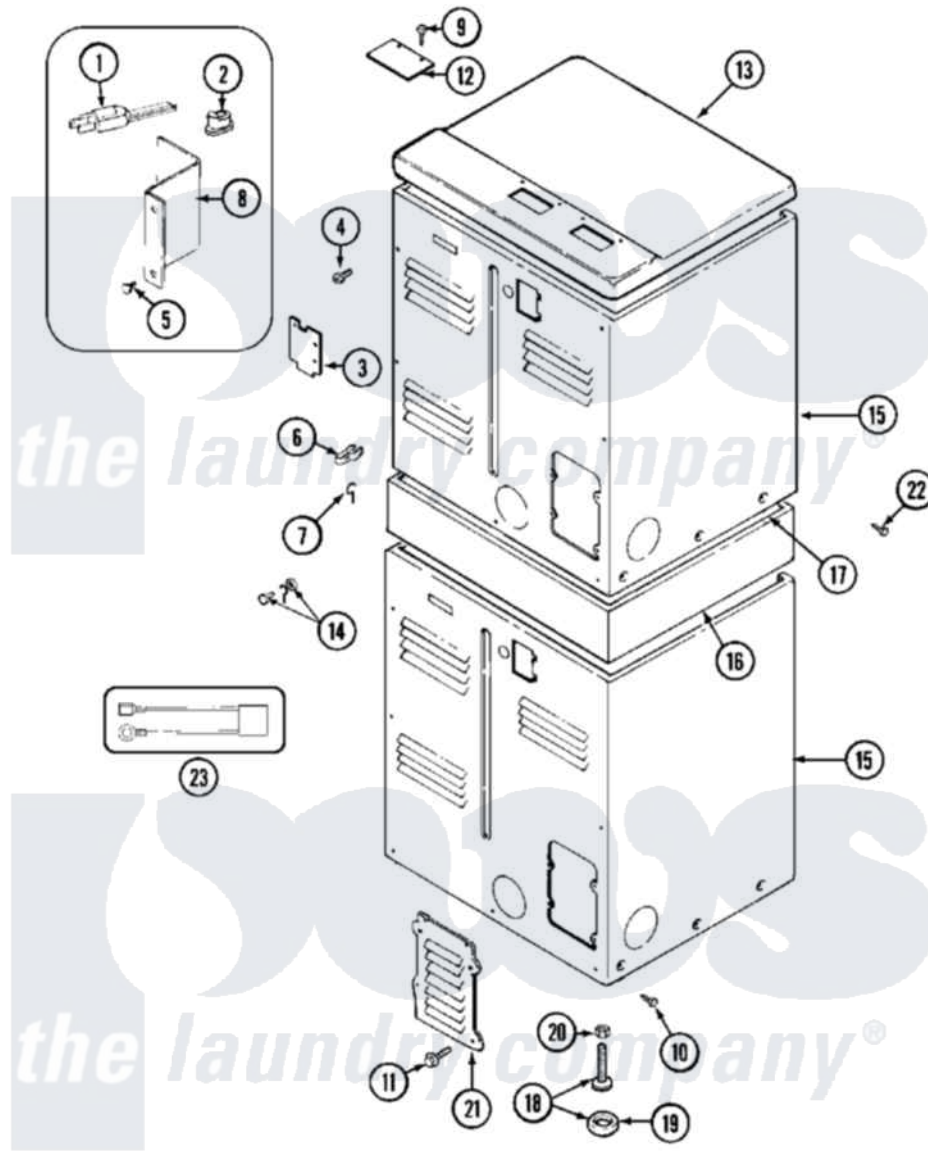

Maytag MDG11PDAAL 04 - REAR

Maytag [Residential Maytag MDG11PDAAL Dryer Parts](#) Parts Diagram 04 - REAR
 Click on the part number to view part

Item	Original Part Number	Replaced By	Status	Part Description
001	311484	112432		Nut
"	33001246		Not Available	CORD, POWER
"	Y311270			Washer, Terminal Block
002	211881			Grommet, Cord Part Not Used-Gas Models Only
003	Y312905		Not Available	COVER, TERMINAL
004	Y313561			Screw---NA
005	Y312209	W10001200		Screw
006	301548			Clamp, Ground Wire
"	313122			Screw - Baffle To Tumbler
007	311155			Ground Wire And Clamp
008	Y312904			Bracket, Terminal Block
009	Y313559			Screw
010	213007			Xfor Cabinet See Cabinet, Back
011	211294	90767		Screw, 8A X 3/8 HeX Washer Head Tapping

"	Y313559		Screw
012	NLA	Not Available	PLATE, TOP COVER
013	33001165		Top Cover Assembly
"	NLA	Not Available	(ALM)
014	NLA	Not Available	SCREW & WASHER ASSEMBLY
015	NLA	Not Available	CABINET (LWR-WHT)
"	Y310632	1163839	Screw
016	NLA	Not Available	SUPPORT ASSEMBLY (WHT)
017	310933	33002194	Nut, Speed
018	Y302699	22003428	Leg, Adjustable
019	210684		Foot, Adjustable Leg
020	210385		Lock Nut For Adjustable Leg
021	Y312951	Not Available	ACCESS COVER, BACK
022	NLA	Not Available	SCREW, SUPPORT
"	Y310632	1163839	Screw
023	NLA	Not Available	SURGE SUPPRESSOR KIT
"	NLA	Not Available	WIRE HARNESS, TORROID-- -NA