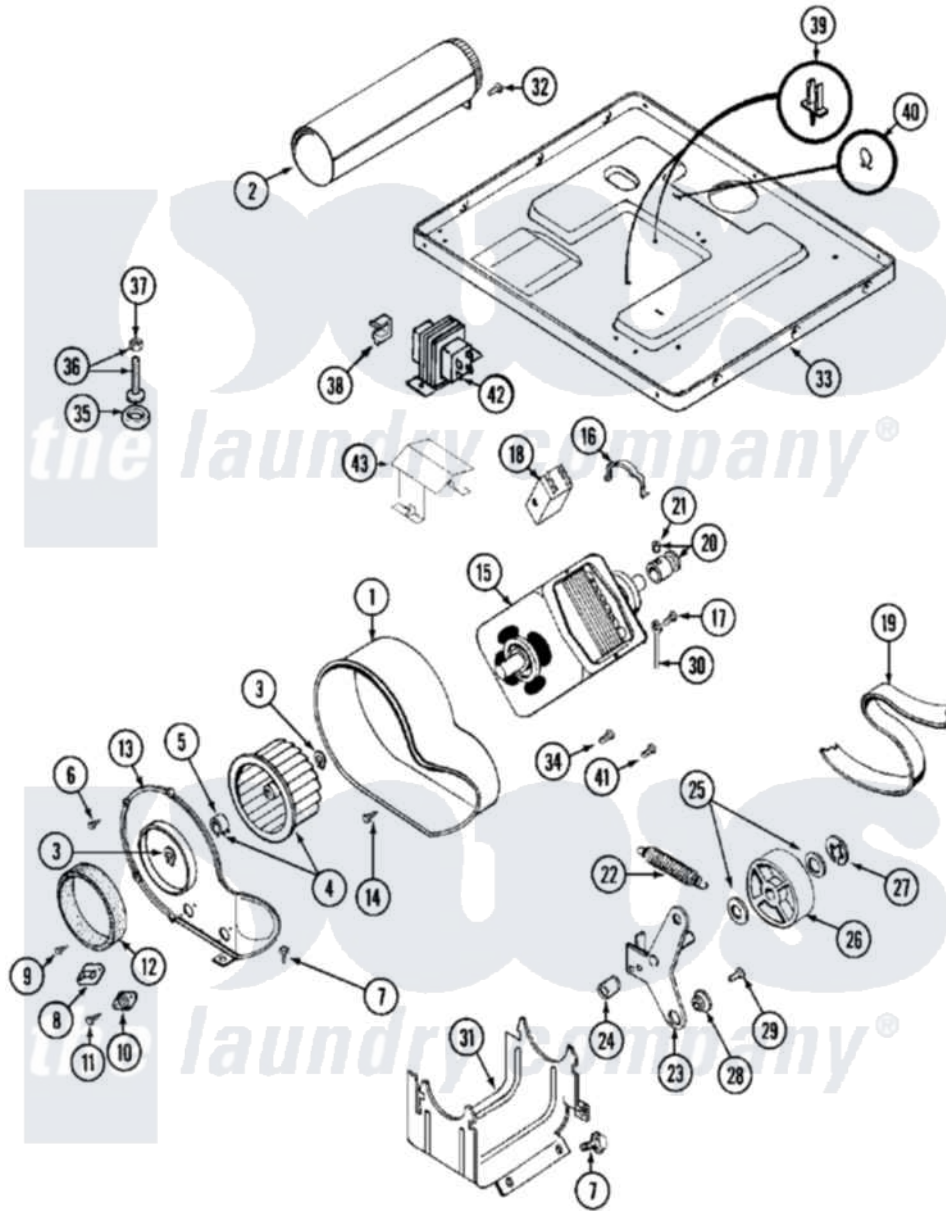

Maytag MDG11PDAAL 07 - MOTOR DRIVE

Maytag [Residential Maytag MDG11PDAAL Dryer Parts](#) Parts Diagram 07 - MOTOR DRIVE
 Click on the part number to view part

Item	Original Part Number	Replaced By	Status	Part Description
001	Y312893			Housing, Blower
002	Y303442			EXHAUST DUCT ASSEMBLY
003	410233	9703438		Ring-Retrn
004	Y303836			Blower Wheel Assembly And Clamp
005	312967			Clamp, Blower Housing
006	Y312961	W10116751		Screw
007	Y313561			Screw---NA
008	307208			Thermistor, Temp. Control
"	902577			Capacitor, Thermostat
"	Y303391	33303391		Thermostat, Cycling
009	211294	90767		Screw, 8A X 3/8 HeX Washer Head Tapping
010	306604			Cut-Off, Thermal Part Not Used
011	NLA		Not Available	SCREW, THERMAL CUT-OFF
012	Y312901			Seal, Housing Cover