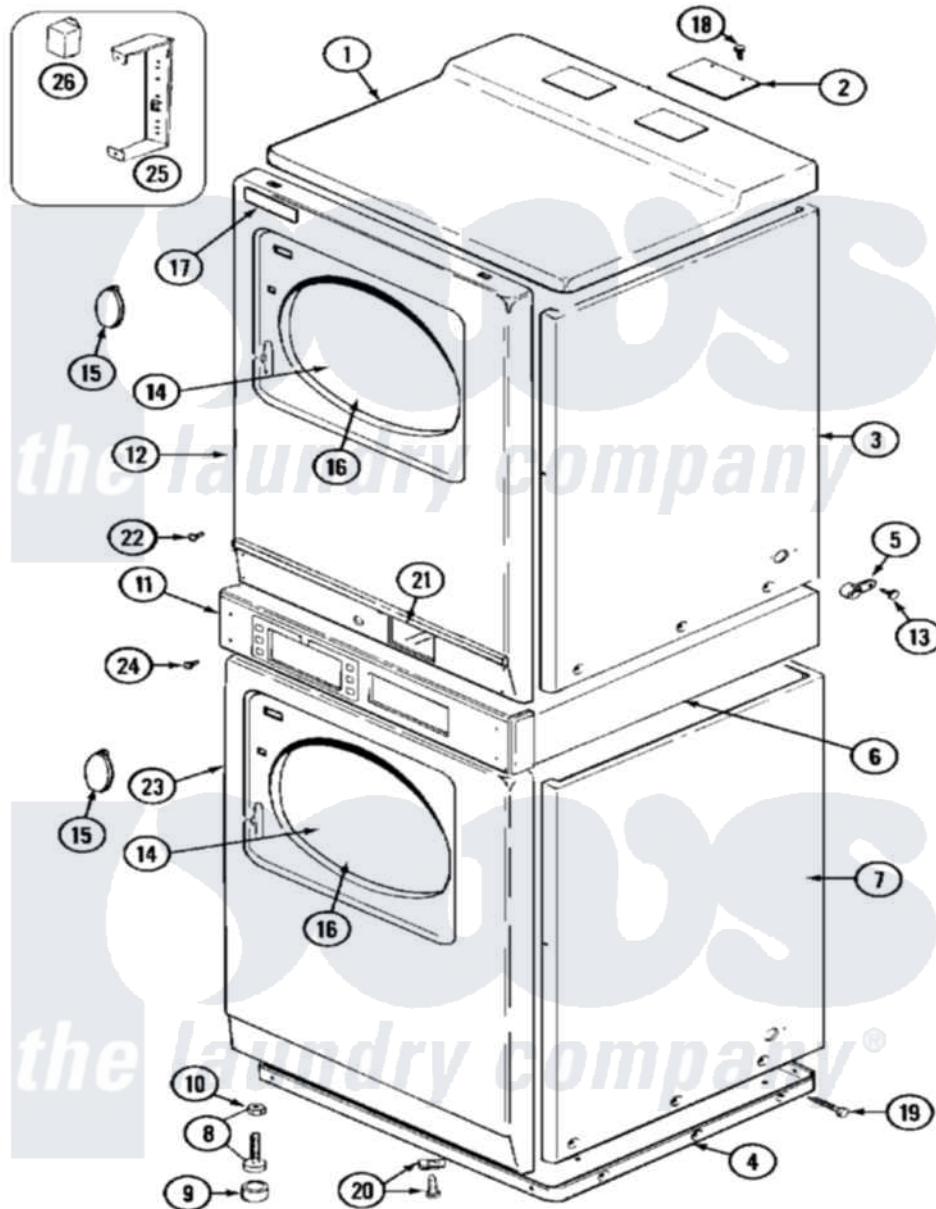

Maytag MDG11PDAAW 02 - FRONT

Maytag [Residential Maytag MDG11PDAAW Dryer Parts](#) Parts Diagram 02 - FRONT
 Click on the part number to view part

Item	Original Part Number	Replaced By	Status	Part Description
001	33001165			Top Cover Assembly
"	NLA		Not Available	(ALM)
002	NLA		Not Available	PLATE, COVER
003	NLA		Not Available	CABINET (UPR-WHT)
004	306261			Base Assembly, Upper Dryer
"	306530		Not Available	BASE ASSEMBLY (LOWER)
005	910768	M0280301		Tie Electr
006	310933	33002194		Nut, Speed
"	314663	214354		Screw, Top Cover To Cabnt.
"	911050	4312464		Screw
"	NLA		Not Available	SUPPORT ASSEMBLY (WHT)
"	Y310632	1163839		Screw
007	NLA		Not Available	CABINET (LWR-WHT)
008	Y302699	22003428		Leg, Adjustable
009	210684			Foot, Adjustable Leg
010	210385			Lock Nut For Adjustable Leg

011	33001023		Not Available	EXTRUSION, CONTROL (LOWER)
012	314666		Not Available	SCREW, PANEL (UPR)
"	33001447		Not Available	PANEL, FRONT (UPR-WHT)
"	NLA		Not Available	PANEL, FRONT (UPR-WHT)
"	NLA		Not Available	CLIP, CABINET SCREW
013	211168	W10139210		Screw, 8-18 X 5/16
014	33001203		Not Available	PANEL, CLEAR INNER (W/SEAL)
015	314939			Handle, Door
"	314974			Handle, Door
016	314967		Not Available	DOOR W/WINDOW OUTER HALF (WHT)
"	NLA		Not Available	(ALM)
017	NLA		Not Available	NAME PLATE
018	Y313559			Screw
019	213007			Xfor Cabinet See Cabinet, Back
020	204439			Screw And Fstner Assembly
021	NLA		Not Available	EXTRUSION, CONTROL (UPR)
022	215506			Screw, Control Panel Overlay
"	315489			Screw, Extrusion And Front
023	33001132	33002342		Plug, Sifht Hole
"	33001168		Not Available	PLUG, SIGHT HOLE (ALM)
"	NLA		Not Available	PANEL, FRONT (LWR-WHT)
024	215506			Screw, Control Panel Overlay
025	314627			Bracket, Relays
"	Y310632	1163839		Screw
026	206421			Relay, Motor Reversing
"	206824	W10133335		Relay, Motor
"	Y251119	3177991		Screw