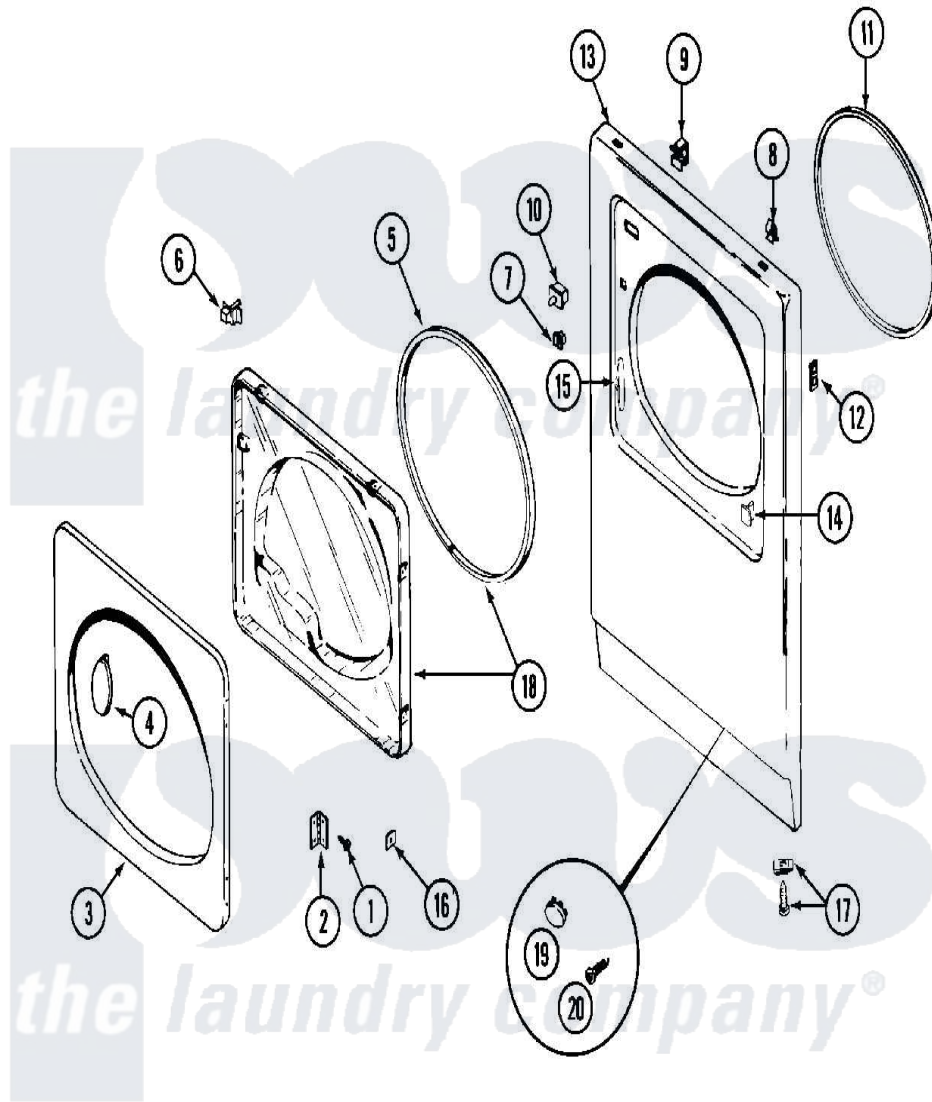

Maytag MDG11PDAAW 03 - DOOR

Maytag [Residential Maytag MDG11PDAAW Dryer Parts](#) Parts Diagram 03 - DOOR

[Click on the part number to view part](#)

Item	Original Part Number	Replaced By	Status	Part Description
001	Y314062			Screw, Door Hinge And Panel
002	33001230			Hinge, Door
003	314967		Not Available	DOOR W/WINDOW OUTER HALF (WHT)
"	NLA		Not Available	(ALM)
004	314939			Handle, Door
"	314974			Handle, Door
005	33001192			Seal, Door
006	33001305			Strike, Door
007	Y304578	LA-1003		Door Catch Kit
008	212982	22001650		Fastener, Spring
009	Y310376			Clip, Door Switch Harness
010	33001420			Switch, Door
"	Y305753	W10169313		Switch-Dor
011	314937			Seal, Front Panel
012	NLA		Not Available	CLIP, HINGE SCREW
"	NLA		Not Available	SCREW, PLASTIC

013	33001447	Not Available	PANEL, FRONT (UPR-WHT)
"	NLA	Not Available	PANEL, FRONT (LWR-WHT)
014	NLA	Not Available	PLUG, DOOR CATCH
015	33001175		Cover, Hinge Hole
"	33001176		Cover, Hinge Hole
016	Y313910		Clip, Door Liner To Outer Panel
017	204439		Screw And Fstner Assembly
"	314666	Not Available	SCREW, PANEL (UPR)
"	NLA	Not Available	CLIP, CABINET SCREW
018	33001203	Not Available	PANEL, CLEAR INNER (W/SEAL)
019	33001132	33002342	Plug, Sifht Hole
"	33001168	Not Available	PLUG, SIGHT HOLE (ALM)
020	315489		Screw, Extrusion And Front