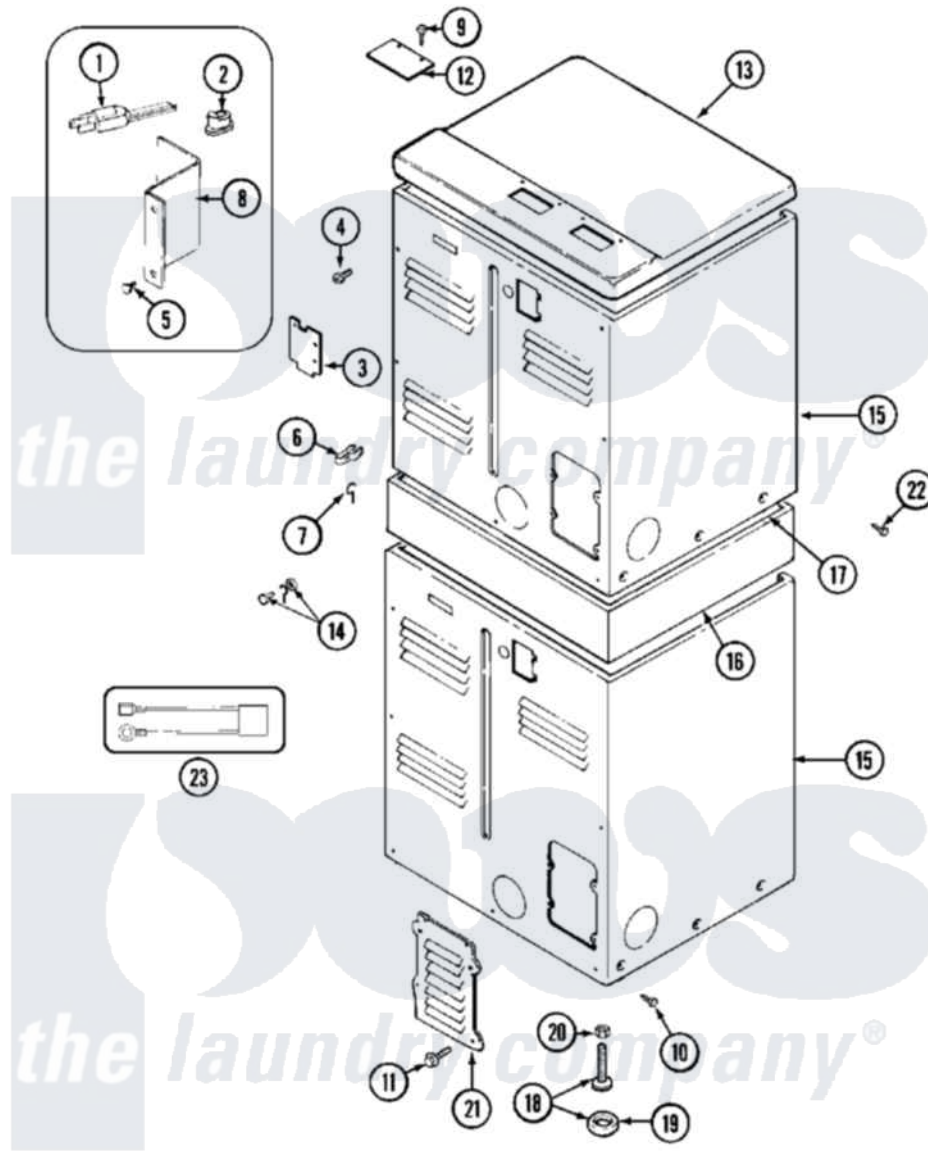

Maytag MDG11PDAAW 04 - REAR

Maytag Residential Maytag MDG11PDAAW Dryer Parts Parts Diagram 04 - REAR
 Click on the part number to view part

Item	Original Part Number	Replaced By	Status	Part Description
001	311484	112432		Nut
"	33001246		Not Available	CORD, POWER
"	Y311270			Washer, Terminal Block
002	211881			Grommet, Cord Part Not Used-Gas Models Only
003	Y312905		Not Available	COVER, TERMINAL
004	Y313561			Screw---NA
005	Y312209	W10001200		Screw
006	301548			Clamp, Ground Wire
"	313122			Screw - Baffle To Tumbler
007	311155			Ground Wire And Clamp
008	Y312904			Bracket, Terminal Block
009	Y313559			Screw
010	213007			Xfor Cabinet See Cabinet, Back
011	211294	90767		Screw, 8A X 3/8 HeX Washer Head Tapping

"	Y313559		Screw
012	NLA	Not Available	PLATE, TOP COVER
013	33001165		Top Cover Assembly
"	NLA	Not Available	(ALM)
014	NLA	Not Available	SCREW & WASHER ASSEMBLY
015	NLA	Not Available	CABINET (LWR-WHT)
"	Y310632	1163839	Screw
016	NLA	Not Available	SUPPORT ASSEMBLY (WHT)
017	310933	33002194	Nut, Speed
018	Y302699	22003428	Leg, Adjustable
019	210684		Foot, Adjustable Leg
020	210385		Lock Nut For Adjustable Leg
021	Y312951	Not Available	ACCESS COVER, BACK
022	NLA	Not Available	SCREW, SUPPORT
"	Y310632	1163839	Screw
023	NLA	Not Available	SURGE SUPPRESSOR KIT
"	NLA	Not Available	WIRE HARNESS, TORROID-- -NA