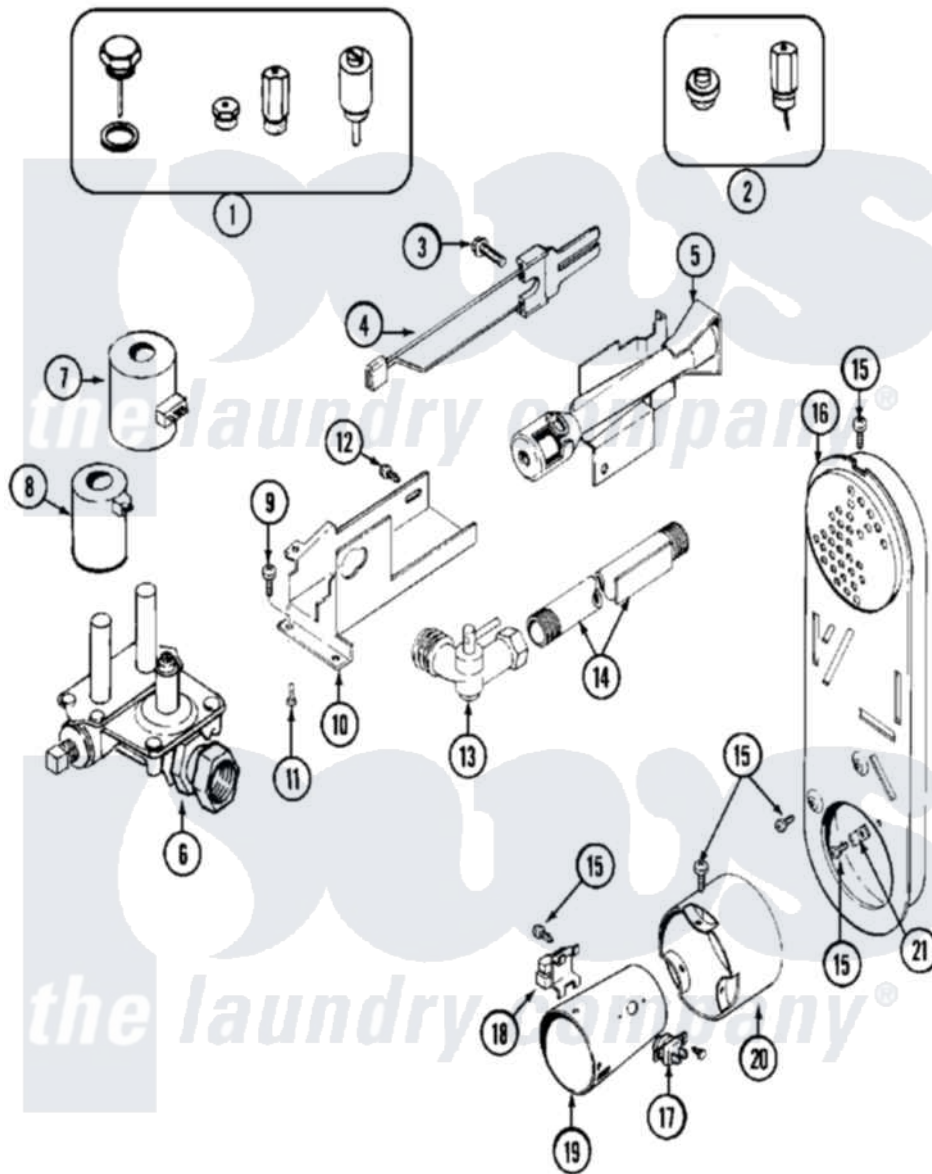

Maytag MDG11PDAAW 06 - GAS VALVE

Maytag Residential Maytag MDG11PDAAW Dryer Parts Parts Diagram 06 - GAS VALVE
 Click on the part number to view part

Item	Original Part Number	Replaced By	Status	Part Description
001	Y308378	W10402145		LP Gas Con
002	Y308377		Not Available	CONVERSION KIT (LP TO NATURAL)
003	304971			Screw Note: Screw, Igniter
004	304970	4391996		Ignitor
005	33001247	33002793		Burner Assembly
006	308345			Valve, Gas
007	306106			Coil, Holding And Booster-W
008	306105	694540		Coil, 60 Hz
009	Y313561			Screw----NA
010	314566			Gas Control Bracket
011	Y313559			Screw
012	314082	90767		Screw, 8A X 3/8 HeX Washer Head Tapping
"	314568	Y313559		Screw
013	Y303349			Angle Shut-Off, Gas Valve Pipe And Bracket Assembly

014	Y303383	33001735	Series 18 Not Needed Use Vavle
015	211294	90767	Screw, 8A X 3/8 HeX Washer Head Tapping
016	Y308504		Not Available INLET DUCT ASSEMBLY
017	305169		Thermostat, Hi-Limit Gas
018	Y303377	338906	Radiant, Sensor
019	Y308548		Combustion Cone Assembly
020	Y303841		Cone, Extension
021	Y312890		Retainer, Heater Chamber