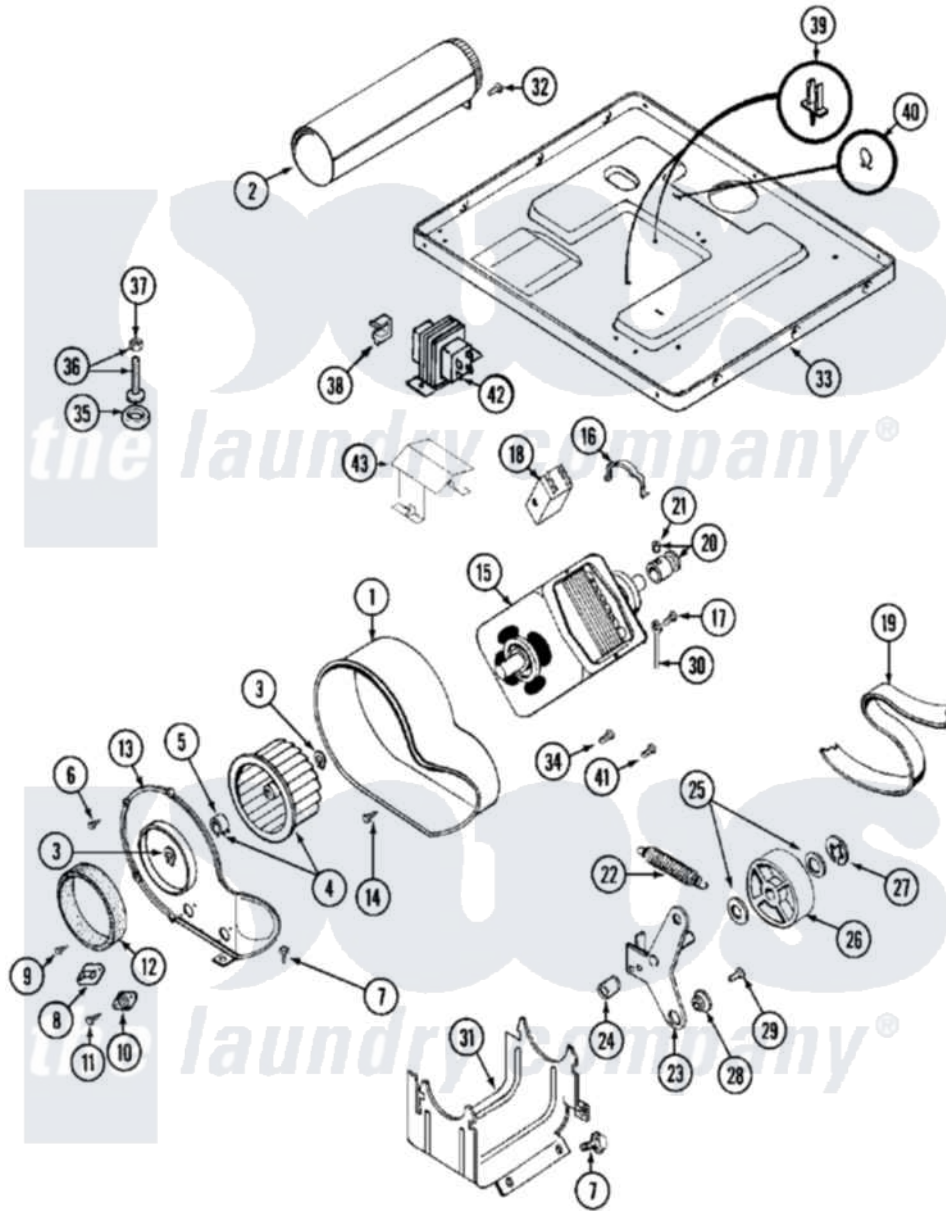

# Maytag MDG11PDAAW 07 - MOTOR DRIVE

Maytag Residential Maytag MDG11PDAAW Dryer Parts Parts Diagram 07 - MOTOR DRIVE  
 Click on the part number to view part

Item	Original Part Number	Replaced By	Status	Part Description
001	<a href="#">Y312893</a>			Housing, Blower
002	Y303442			EXHAUST DUCT ASSEMBLY
003	410233	<a href="#">9703438</a>		Ring-Retrn
004	<a href="#">Y303836</a>			Blower Wheel Assembly And Clamp
005	<a href="#">312967</a>			Clamp, Blower Housing
006	Y312961	<a href="#">W10116751</a>		Screw
007	<a href="#">Y313561</a>			Screw---NA
008	<a href="#">307208</a>			Thermistor, Temp. Control
"	<a href="#">902577</a>			Capacitor, Thermostat
"	Y303391	<a href="#">33303391</a>		Thermostat, Cycling
009	211294	<a href="#">90767</a>		Screw, 8A X 3/8 HeX Washer Head Tapping
010	<a href="#">306604</a>			Cut-Off, Thermal Part Not Used
011	NLA		Not Available	SCREW, THERMAL CUT-OFF
012	<a href="#">Y312901</a>			Seal, Housing Cover