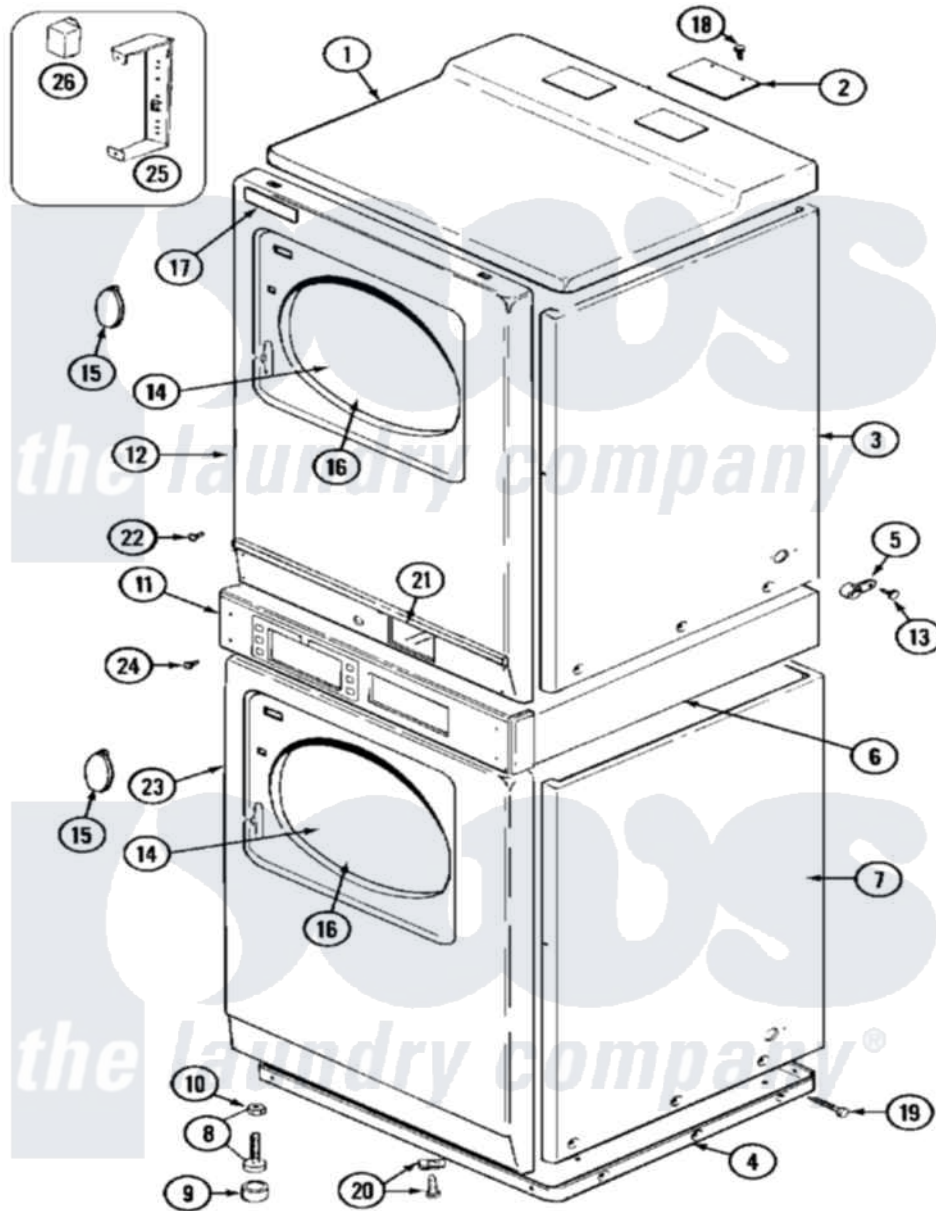

Maytag MDG11PDABL 02 - FRONT

Maytag Residential Maytag MDG11PDABL Dryer Parts Parts Diagram 02 - FRONT
 Click on the part number to view part

Item	Original Part Number	Replaced By	Status	Part Description
001	33001165			Top Cover Assembly
"	NLA		Not Available	(ALM)
002	NLA		Not Available	PLATE, COVER
003	NLA		Not Available	CABINET (UPR-WHT)
004	306261			Base Assembly, Upper Dryer
"	306530		Not Available	BASE ASSEMBLY (LOWER)
005	910768	M0280301		Tie Electr
006	310933	33002194		Nut, Speed
"	314663	214354		Screw, Top Cover To Cabnt.
"	911050	4312464		Screw
"	NLA		Not Available	SUPPORT ASSEMBLY (WHT)
"	Y310632	1163839		Screw
007	NLA		Not Available	CABINET (LWR-WHT)
008	Y302699	22003428		Leg, Adjustable
009	210684			Foot, Adjustable Leg
010	210385			Lock Nut For Adjustable Leg

011	33001023		Not Available	EXTRUSION, CONTROL (LOWER)
012	314666		Not Available	SCREW, PANEL (UPR)
"	33001447		Not Available	PANEL, FRONT (UPR-WHT)
"	NLA		Not Available	PANEL, FRONT (UPR-WHT)
"	NLA		Not Available	CLIP, CABINET SCREW
013	211168	W10139210		Screw, 8-18 X 5/16
014	33001203		Not Available	PANEL, CLEAR INNER (W/SEAL)
015	314939			Handle, Door
"	314974			Handle, Door
016	314967		Not Available	DOOR W/WINDOW OUTER HALF (WHT)
"	NLA		Not Available	(ALM)
017	NLA		Not Available	NAME PLATE
018	Y313559			Screw
019	213007			Xfor Cabinet See Cabinet, Back
020	204439			Screw And Fstner Assembly
021	NLA		Not Available	EXTRUSION, CONTROL (UPR)
022	215506			Screw, Control Panel Overlay
"	315489			Screw, Extrusion And Front
023	33001132	33002342		Plug, Sifht Hole
"	33001168		Not Available	PLUG, SIGHT HOLE (ALM)
"	NLA		Not Available	PANEL, FRONT (LWR-WHT)
024	215506			Screw, Control Panel Overlay
025	314627			Bracket, Relays
"	Y310632	1163839		Screw
026	206421			Relay, Motor Reversing
"	206824	W10133335		Relay, Motor
"	Y251119	3177991		Screw