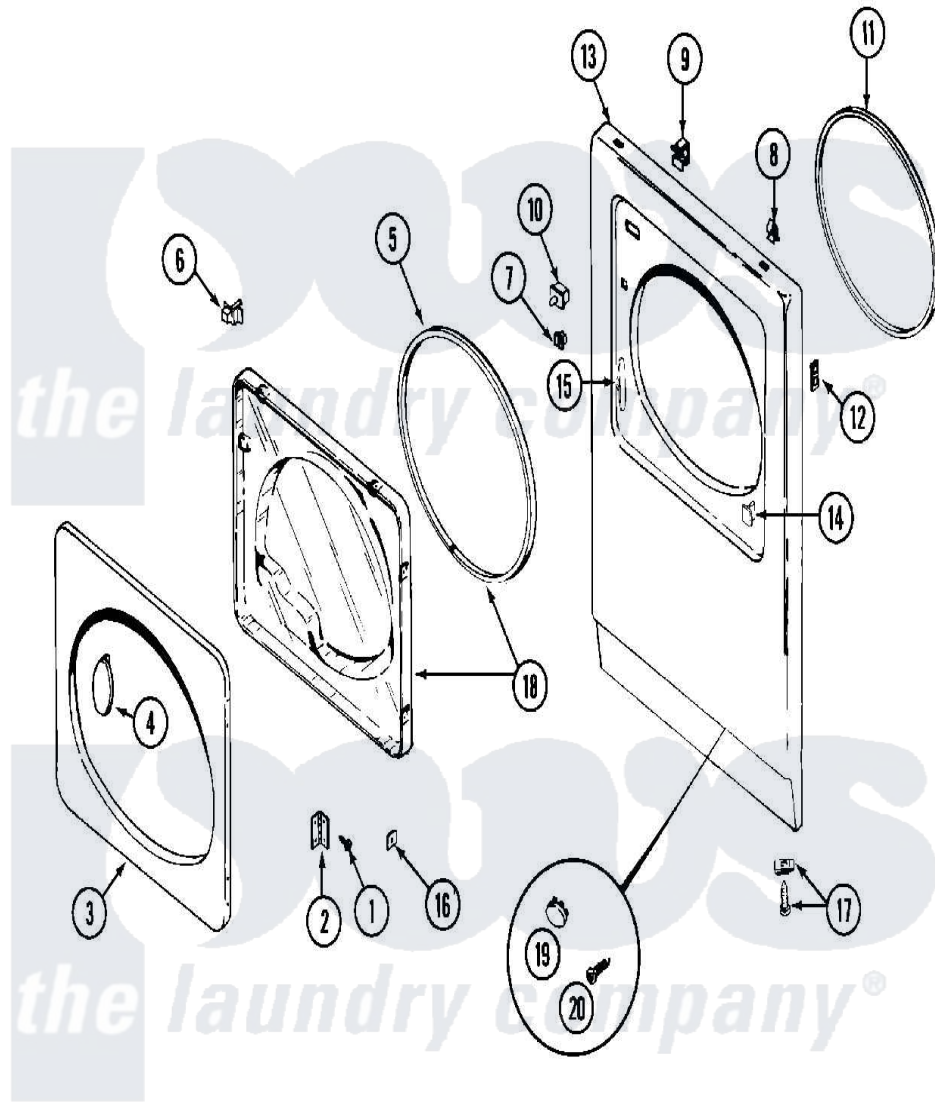

Maytag MDG11PDABL 03 - DOOR

Maytag [Residential Maytag MDG11PDABL Dryer Parts](#) Parts Diagram 03 - DOOR
 Click on the part number to view part

Item	Original Part Number	Replaced By	Status	Part Description
001	Y314062			Screw, Door Hinge And Panel
002	33001230			Hinge, Door
003	314967		Not Available	DOOR W/WINDOW OUTER HALF (WHT)
"	NLA		Not Available	(ALM)
004	314939			Handle, Door
"	314974			Handle, Door
005	33001192			Seal, Door
006	33001305			Strike, Door
007	Y304578	LA-1003		Door Catch Kit
008	212982	22001650		Fastener, Spring
009	Y310376			Clip, Door Switch Harness
010	33001420			Switch, Door
"	Y305753	W10169313		Switch-Dor
011	314937			Seal, Front Panel
012	NLA		Not Available	CLIP, HINGE SCREW
"	NLA		Not Available	SCREW, PLASTIC

013	33001447	Not Available	PANEL, FRONT (UPR-WHT)
"	NLA	Not Available	PANEL, FRONT (LWR-WHT)
014	NLA	Not Available	PLUG, DOOR CATCH
015	33001175		Cover, Hinge Hole
"	33001176		Cover, Hinge Hole
016	Y313910		Clip, Door Liner To Outer Panel
017	204439		Screw And Fstner Assembly
"	314666	Not Available	SCREW, PANEL (UPR)
"	NLA	Not Available	CLIP, CABINET SCREW
018	33001203	Not Available	PANEL, CLEAR INNER (W/SEAL)
019	33001132	33002342	Plug, Sifht Hole
"	33001168	Not Available	PLUG, SIGHT HOLE (ALM)
020	315489		Screw, Extrusion And Front