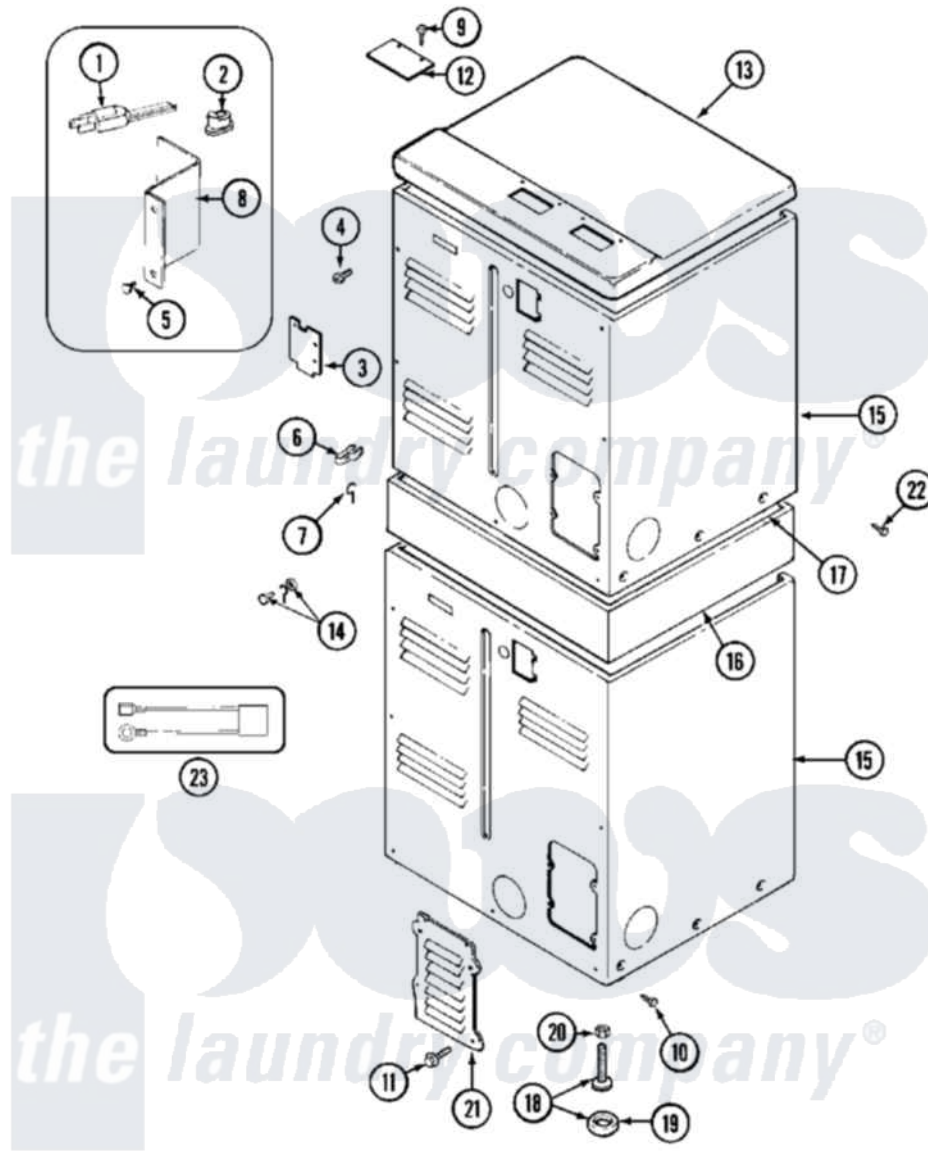

Maytag MDG11PDABL 04 - REAR

Maytag [Residential Maytag MDG11PDABL Dryer Parts](#) Parts Diagram 04 - REAR
 Click on the part number to view part

Item	Original Part Number	Replaced By	Status	Part Description
001	311484	112432		Nut
"	33001246		Not Available	CORD, POWER
"	Y311270			Washer, Terminal Block
002	211881			Grommet, Cord Part Not Used-Gas Models Only
003	Y312905		Not Available	COVER, TERMINAL
004	Y313561			Screw---NA
005	Y312209	W10001200		Screw
006	301548			Clamp, Ground Wire
"	313122			Screw - Baffle To Tumbler
007	311155			Ground Wire And Clamp
008	Y312904			Bracket, Terminal Block
009	Y313559			Screw
010	213007			Xfor Cabinet See Cabinet, Back
011	211294	90767		Screw, 8A X 3/8 HeX Washer Head Tapping

"	Y313559		Screw
012	NLA	Not Available	PLATE, TOP COVER
013	33001165		Top Cover Assembly
"	NLA	Not Available	(ALM)
014	NLA	Not Available	SCREW & WASHER ASSEMBLY
015	NLA	Not Available	CABINET (LWR-WHT)
"	Y310632	1163839	Screw
016	NLA	Not Available	SUPPORT ASSEMBLY (WHT)
017	310933	33002194	Nut, Speed
018	Y302699	22003428	Leg, Adjustable
019	210684		Foot, Adjustable Leg
020	210385		Lock Nut For Adjustable Leg
021	Y312951	Not Available	ACCESS COVER, BACK
022	NLA	Not Available	SCREW, SUPPORT
"	Y310632	1163839	Screw
023	NLA	Not Available	SURGE SUPPRESSOR KIT
"	NLA	Not Available	WIRE HARNESS, TORROID-- -NA