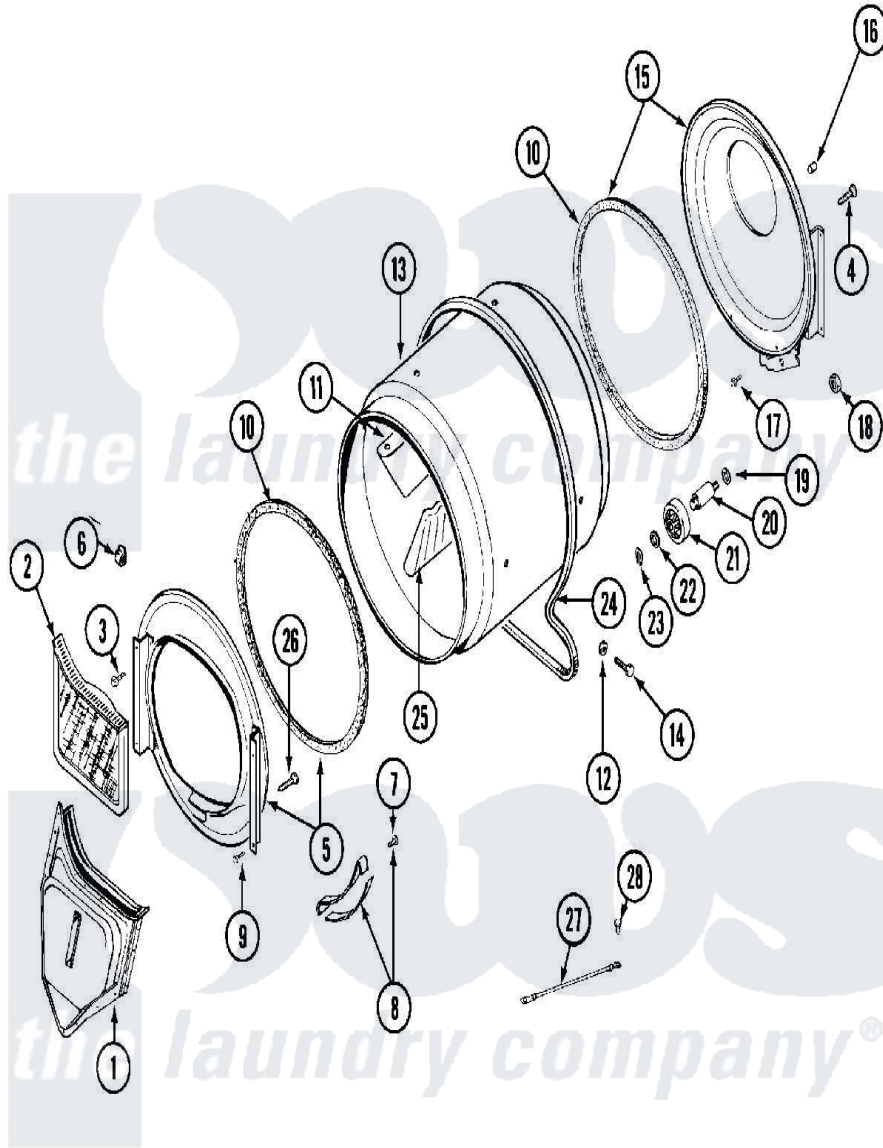

Maytag MDG11PDABL 05 - TUMBLER

Maytag [Residential Maytag MDG11PDABL Dryer Parts](#) Parts Diagram 05 - TUMBLER
 Click on the part number to view part

Item	Original Part Number	Replaced By	Status	Part Description
001	33001016			Outlet Duct Assembly
002	33001170	33002970		Lint Filte
003	NLA		Not Available	SCREW, TUMBLER SUPPORT
004	Y313561			Screw---NA
005	33001179			Front, Tumbler
006	Y310376			Clip, Door Switch Harness
007	210720			Rivet, Bearing To Tumbler Frnt
008	306508			Tumbler Bearing Kit ---W
009	Y310632	1163839		Screw
010	314820			Seal, Tumbler
011	33001012			Baffle
012	314158			Washer, Baffle To Tumbler
013	33001108		Not Available	DRYER TUMBLER, W/O BAFFLES
014	Y310759			Screw, Tumbler Baffles
015	33001178			Back, Tumbler

016	NLA	Not Available	COVER, THREAD
017	Y310632	1163839	Screw
018	312538	33001443	Nut, Hex
019	Y313347	312535	Washer, Vault Mounting Brk.
020	Y312948	6-3129480	Shaft- Tumbler
021	Y303373	12001541	Drum Roller/Washer Assembly--W
022	312535		Washer, Vault Mounting Brk.
023	410233	9703438	Ring-Retr
024	Y312959		Poly "V" Belt For Tumbler
025	33001004		Baffle, Tall
026	Y314110	33002917	Screw, No.10-16
027	901220		Ground Wire
028	910343	488234	Screw 8-32 X 1/4