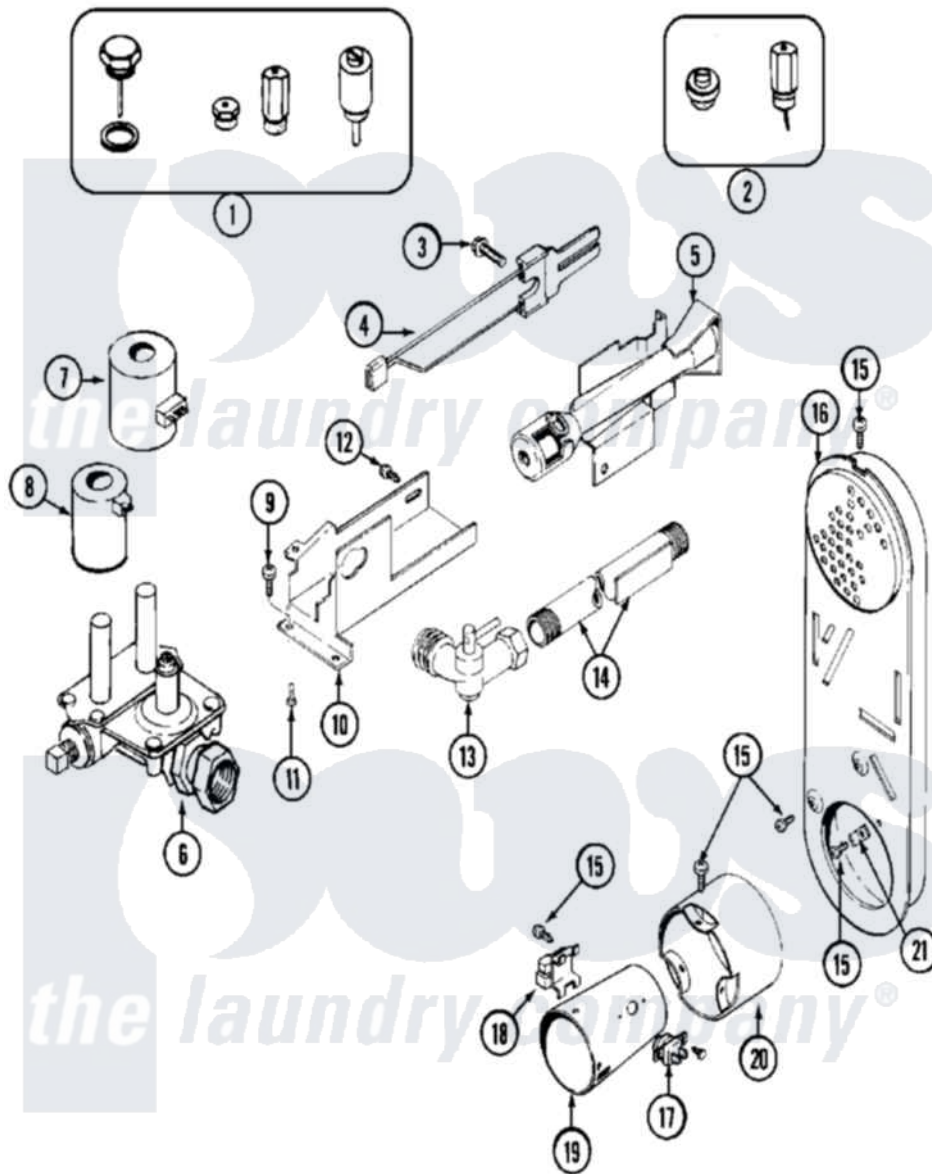

Maytag MDG11PDABL 06 - GAS VALVE

Maytag [Residential Maytag MDG11PDABL Dryer Parts](#) Parts Diagram 06 - GAS VALVE
 Click on the part number to view part

Item	Original Part Number	Replaced By	Status	Part Description
001	Y308378	W10402145		LP Gas Con
002	Y308377		Not Available	CONVERSION KIT (LP TO NATURAL)
003	304971			Screw Note: Screw, Igniter
004	304970	4391996		Ignitor
005	33001247	33002793		Burner Assembly
006	308345			Valve, Gas
007	306106			Coil, Holding And Booster-W
008	306105	694540		Coil, 60 Hz
009	Y313561			Screw----NA
010	314566			Gas Control Bracket
011	Y313559			Screw
012	314082	90767		Screw, 8A X 3/8 HeX Washer Head Tapping
"	314568	Y313559		Screw
013	Y303349			Angle Shut-Off, Gas Valve Pipe And Bracket Assembly

014	Y303383	33001735	Series 18 Not Needed Use Vavle
015	211294	90767	Screw, 8A X 3/8 HeX Washer Head Tapping
016	Y308504		Not Available INLET DUCT ASSEMBLY
017	305169		Thermostat, Hi-Limit Gas
018	Y303377	338906	Radiant, Sensor
019	Y308548		Combustion Cone Assembly
020	Y303841		Cone, Extension
021	Y312890		Retainer, Heater Chamber