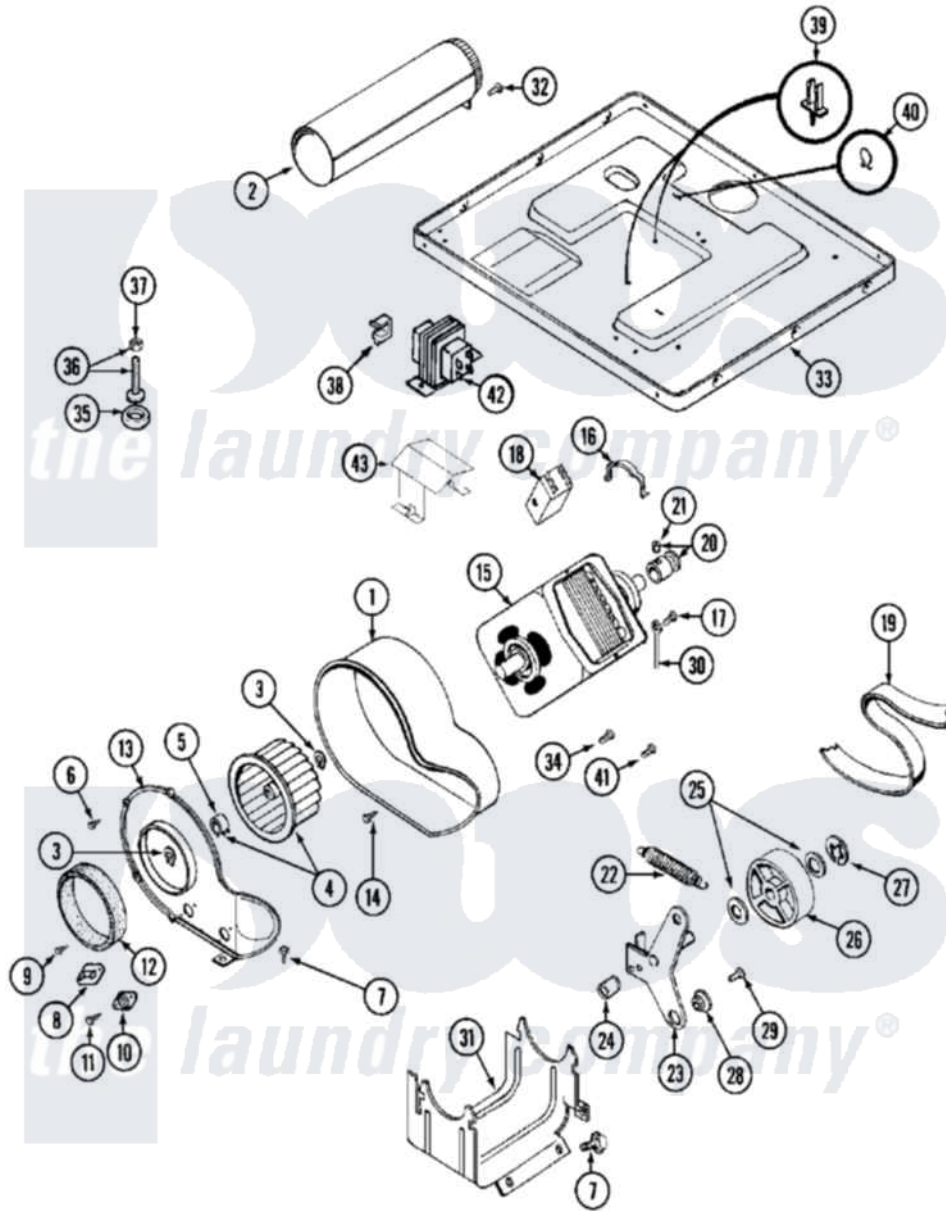

Maytag MDG11PDABL 07 - MOTOR DRIVE

Maytag [Residential Maytag MDG11PDABL Dryer Parts](#) Parts Diagram 07 - MOTOR DRIVE
 Click on the part number to view part

Item	Original Part Number	Replaced By	Status	Part Description
001	Y312893			Housing, Blower
002	Y303442			EXHAUST DUCT ASSEMBLY
003	410233	9703438		Ring-Retrn
004	Y303836			Blower Wheel Assembly And Clamp
005	312967			Clamp, Blower Housing
006	Y312961	W10116751		Screw
007	Y313561			Screw----NA
008	307208			Thermistor, Temp. Control
"	902577			Capacitor, Thermostat
"	Y303391	33303391		Thermostat, Cycling
009	211294	90767		Screw, 8A X 3/8 HeX Washer Head Tapping
010	306604			Cut-Off, Thermal Part Not Used
011	NLA		Not Available	SCREW, THERMAL CUT-OFF
012	Y312901			Seal, Housing Cover