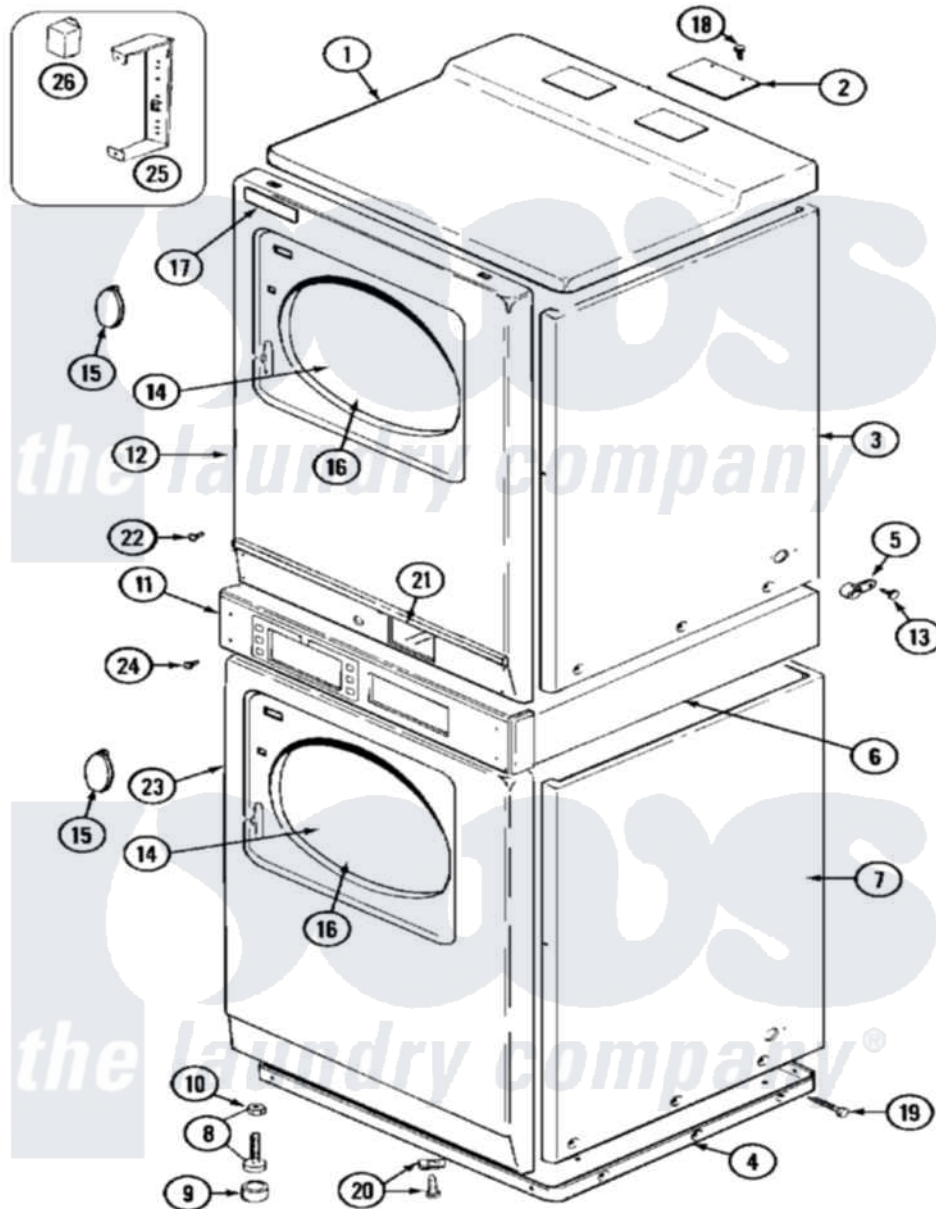

Maytag MDG11PDABW 02 - FRONT

Maytag [Residential Maytag MDG11PDABW Dryer Parts](#) Parts Diagram 02 - FRONT
 Click on the part number to view part

Item	Original Part Number	Replaced By	Status	Part Description
001	33001165			Top Cover Assembly
"	NLA		Not Available	(ALM)
002	NLA		Not Available	PLATE, COVER
003	NLA		Not Available	CABINET (UPR-WHT)
004	306261			Base Assembly, Upper Dryer
"	306530		Not Available	BASE ASSEMBLY (LOWER)
005	910768	M0280301		Tie Electr
006	310933	33002194		Nut, Speed
"	314663	214354		Screw, Top Cover To Cabnt.
"	911050	4312464		Screw
"	NLA		Not Available	SUPPORT ASSEMBLY (WHT)
"	Y310632	1163839		Screw
007	NLA		Not Available	CABINET (LWR-WHT)
008	Y302699	22003428		Leg, Adjustable
009	210684			Foot, Adjustable Leg
010	210385			Lock Nut For Adjustable Leg

011	33001023		Not Available	EXTRUSION, CONTROL (LOWER)
012	314666		Not Available	SCREW, PANEL (UPR)
"	33001447		Not Available	PANEL, FRONT (UPR-WHT)
"	NLA		Not Available	PANEL, FRONT (UPR-WHT)
"	NLA		Not Available	CLIP, CABINET SCREW
013	211168	W10139210		Screw, 8-18 X 5/16
014	33001203		Not Available	PANEL, CLEAR INNER (W/SEAL)
015	314939			Handle, Door
"	314974			Handle, Door
016	314967		Not Available	DOOR W/WINDOW OUTER HALF (WHT)
"	NLA		Not Available	(ALM)
017	NLA		Not Available	NAME PLATE
018	Y313559			Screw
019	213007			Xfor Cabinet See Cabinet, Back
020	204439			Screw And Fstner Assembly
021	NLA		Not Available	EXTRUSION, CONTROL (UPR)
022	215506			Screw, Control Panel Overlay
"	315489			Screw, Extrusion And Front
023	33001132	33002342		Plug, Sifht Hole
"	33001168		Not Available	PLUG, SIGHT HOLE (ALM)
"	NLA		Not Available	PANEL, FRONT (LWR-WHT)
024	215506			Screw, Control Panel Overlay
025	314627			Bracket, Relays
"	Y310632	1163839		Screw
026	206421			Relay, Motor Reversing
"	206824	W10133335		Relay, Motor
"	Y251119	3177991		Screw