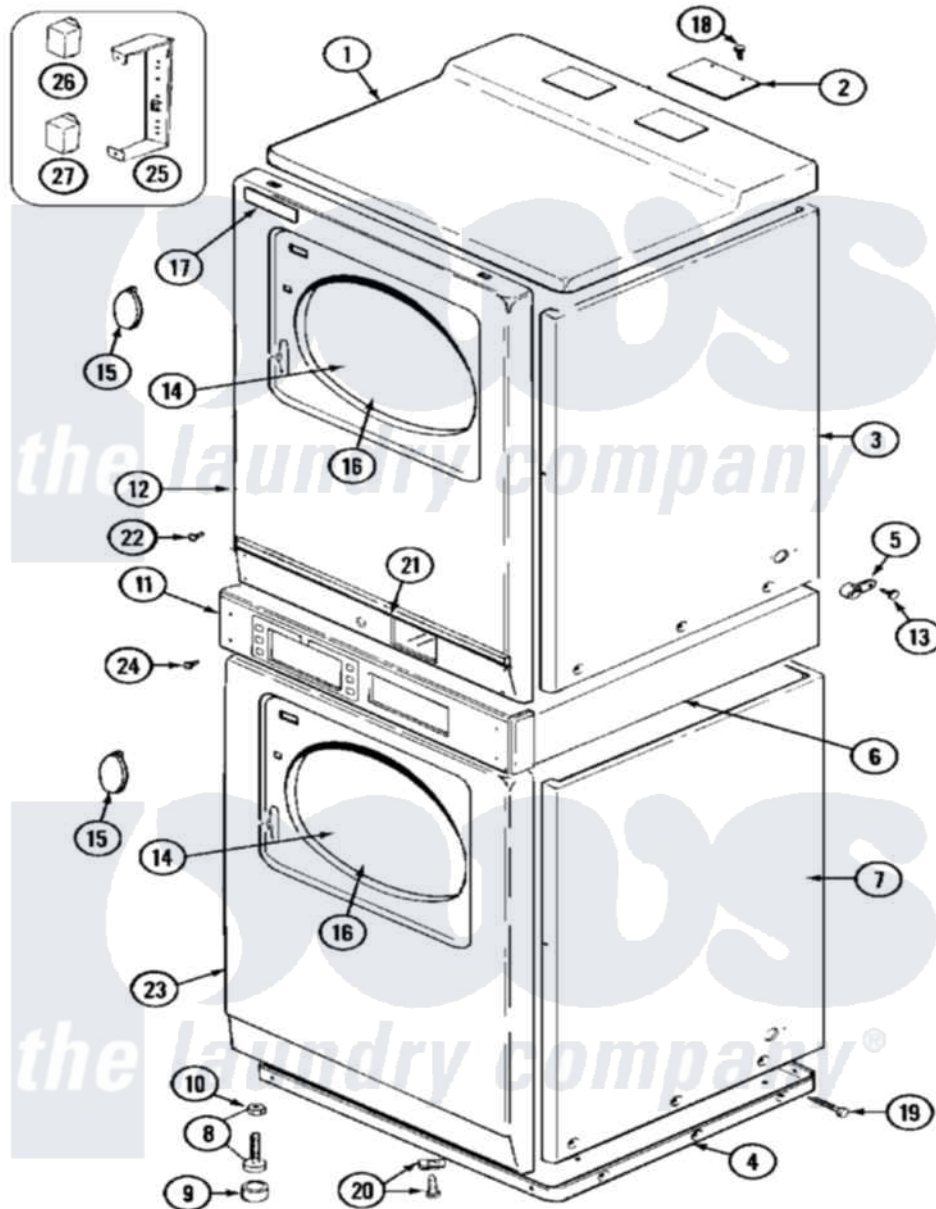

Maytag MDG11PDAGL 02 - FRONT

Maytag [Residential Maytag MDG11PDAGL Dryer Parts](#) Parts Diagram 02 - FRONT

[Click on the part number to view part](#)

Item	Original Part Number	Replaced By	Status	Part Description
001	33001165			Top Cover Assembly
"	NLA		Not Available	(ALM)
002	NLA		Not Available	PLATE, COVER
003	NLA		Not Available	CABINET (UPR-WHT)
004	306261			Base Assembly, Upper Dryer
"	306530		Not Available	BASE ASSEMBLY (LOWER)
"	Y310632	1163839		Screw
005	910768	M0280301		Tie Electr
006	310933	33002194		Nut, Speed
"	314663	214354		Screw, Top Cover To Cabnt.
"	911050	4312464		Screw
"	NLA		Not Available	SUPPORT ASSEMBLY (WHT)
"	Y310632	1163839		Screw
007	NLA		Not Available	CABINET (LWR-WHT)
008	Y302699	22003428		Leg, Adjustable
009	210684			Foot, Adjustable Leg

010	210385		Lock Nut For Adjustable Leg
011	33001023	Not Available	EXTRUSION, CONTROL (LOWER)
012	314666	Not Available	SCREW, PANEL (UPR)
"	33001419	Not Available	PANEL, FRONT (UPR-WHT)
"	NLA	Not Available	PANEL, FRONT (UPR-ALM)
"	NLA	Not Available	CLIP, CABINET SCREW
013	211168	W10139210	Screw, 8-18 X 5/16
014	33001203	Not Available	PANEL, CLEAR INNER (W/SEAL)
015	314939		Handle, Door
"	314974		Handle, Door
016	314967	Not Available	DOOR W/WINDOW OUTER HALF (WHT)
"	NLA	Not Available	(ALM)
017	NLA	Not Available	NAME PLATE
018	Y313559		Screw
019	213007		Xfor Cabinet See Cabinet, Back
020	204439		Screw And Fstner Assembly
021	NLA	Not Available	EXTRUSION (UPR)
022	215506		Screw, Control Panel Overlay
"	315489		Screw, Extrusion And Front
023	33001132	33002342	Plug, Sifht Hole
"	33001168	Not Available	PLUG, SIGHT HOLE (ALM)
"	NLA	Not Available	PANEL, FRONT (LWR-ALM)
024	215506		Screw, Control Panel Overlay
025	Y313561		Screw---NA
"	314627		Bracket, Relays
"	Y310632	1163839	Screw
026	206421		Relay, Motor Reversing
"	212949	22001866	Screw, Relay
027	306398		Relay, Heater
"	Y251119	3177991	Screw