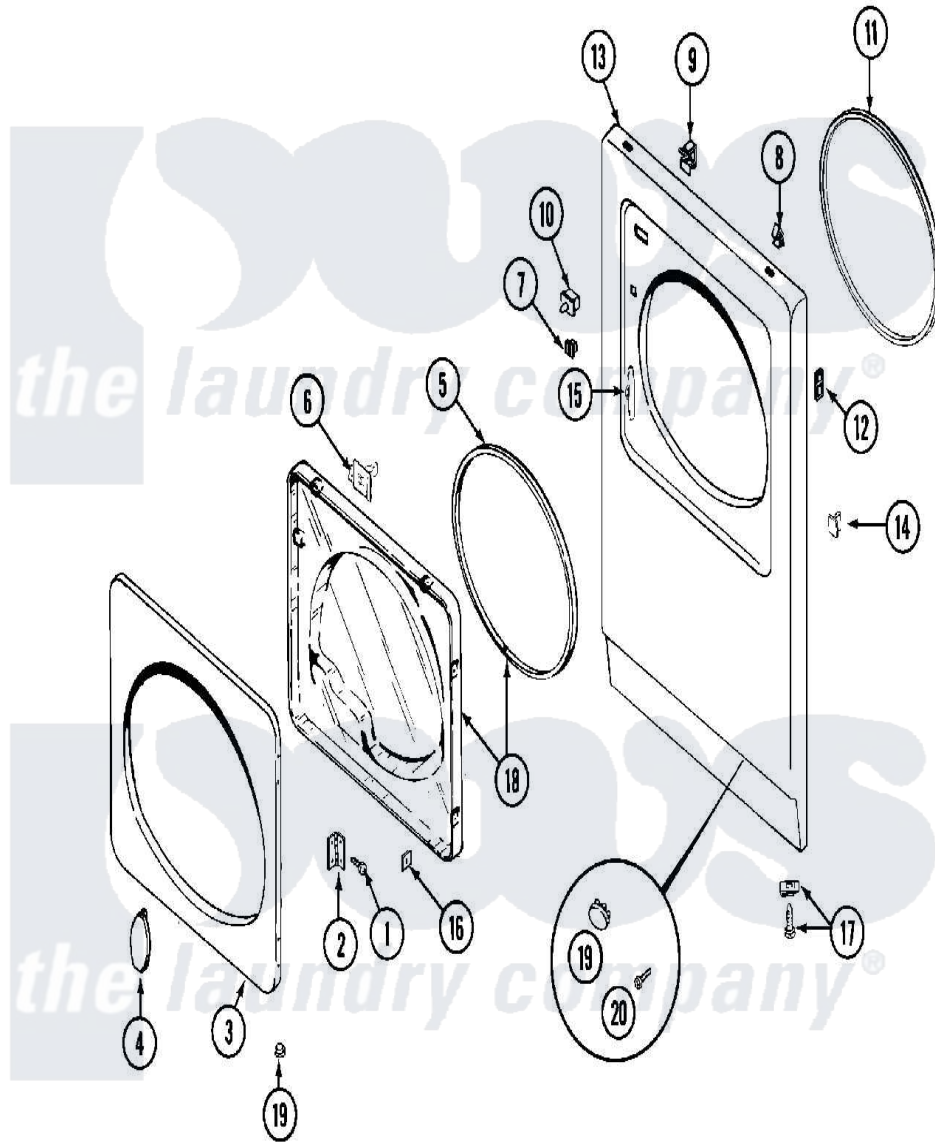

Maytag MDG11PDAGL 03 - DOOR

Maytag [Residential Maytag MDG11PDAGL Dryer Parts](#) Parts Diagram 03 - DOOR
 Click on the part number to view part

Item	Original Part Number	Replaced By	Status	Part Description
001	Y314062			Screw, Door Hinge And Panel
002	33001230			Hinge, Door
003	314967		Not Available	DOOR W/WINDOW OUTER HALF (WHT)
"	NLA		Not Available	(ALM)
004	314939			Handle, Door
"	314974			Handle, Door
005	33001304		Not Available	SEAL, DOOR
006	33001305			Strike, Door
007	Y304578	LA-1003		Door Catch Kit
008	212982	22001650		Fastener, Spring
009	Y310376			Clip, Door Switch Harness
010	33001420			Switch, Door
011	314937			Seal, Front Panel
012	NLA		Not Available	CLIP, HINGE SCREW
"	NLA		Not Available	FASTENER CLIP
013	33001419		Not Available	PANEL, FRONT (UPR-WHT)

"	NLA	Not Available	PANEL, FRONT (LWR-ALM)
014	NLA	Not Available	PLUG, DOOR CATCH
015	33001175		Cover, Hinge Hole
"	33001176		Cover, Hinge Hole
016	Y313910		Clip, Door Liner To Outer Panel
017	204439		Screw And Fstner Assembly
"	314666	Not Available	SCREW, PANEL (UPR)
"	NLA	Not Available	CLIP, CABINET SCREW
018	33001203	Not Available	PANEL, CLEAR INNER (W/SEAL)
019	33001132	33002342	Plug, Sifht Hole
"	33001168	Not Available	PLUG, SIGHT HOLE (ALM)
020	315489		Screw, Extrusion And Front