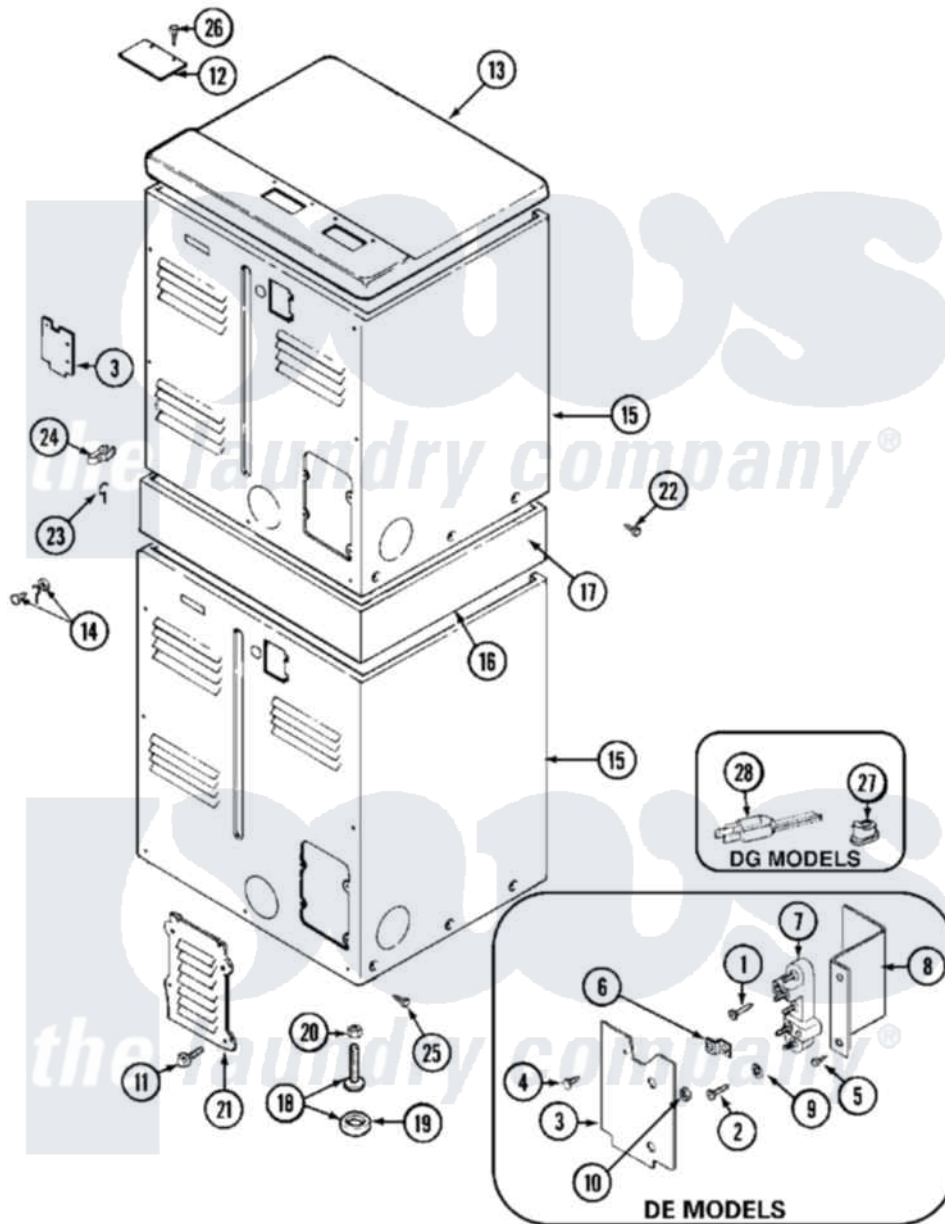

Maytag MDG11PDAGL 04 - REAR

Maytag Residential Maytag MDG11PDAGL Dryer Parts Parts Diagram 04 - REAR

Click on the part number to view part

Item	Original Part Number	Replaced By	Status	Part Description
001	NLA		Not Available	SCREW, GROUND STRAP
002	Y310632	1163839		Screw
003	Y312905		Not Available	COVER, TERMINAL
004	Y313561			Screw----NA
005	Y312209	W10001200		Screw
006	Y312184			Strap, Grounding
007	400008			Block, Terminal
008	Y312904			Bracket, Terminal Block
009	311093			Washer, Terminal Connection
"	Y311270			Washer, Terminal Block
010	311484	112432		Nut
011	211294	90767		Screw, 8A X 3/8 HeX Washer Head Tapping
"	Y313559			Screw
012	NLA		Not Available	PLATE, TOP COVER
013	33001165			Top Cover Assembly
"	NLA		Not Available	(ALM)

014	NLA		Not Available	SCREW & WASHER ASSEMBLY
015	NLA		Not Available	CABINET (LWR-WHT)
"	Y310632	1163839		Screw
016	NLA		Not Available	SUPPORT ASSEMBLY (WHT)
017	310933	33002194		Nut, Speed
018	Y302699	22003428		Leg, Adjustable
019	210684			Foot, Adjustable Leg
020	210385			Lock Nut For Adjustable Leg
021	Y312951		Not Available	ACCESS COVER, BACK
022	NLA		Not Available	SCREW, SUPPORT DRYER (LWR)
"	Y310632	1163839		Screw
023	311155			Ground Wire And Clamp
"	NLA		Not Available	SCREW, GROUND (TERMINAL BRKT)
024	301548			Clamp, Ground Wire
"	313122			Screw - Baffle To Tumbler
025	213007			Xfor Cabinet See Cabinet, Back
026	Y313559			Screw
027	216183			Grommet, Cord Export
028	33001285		Not Available	CORD, POWER