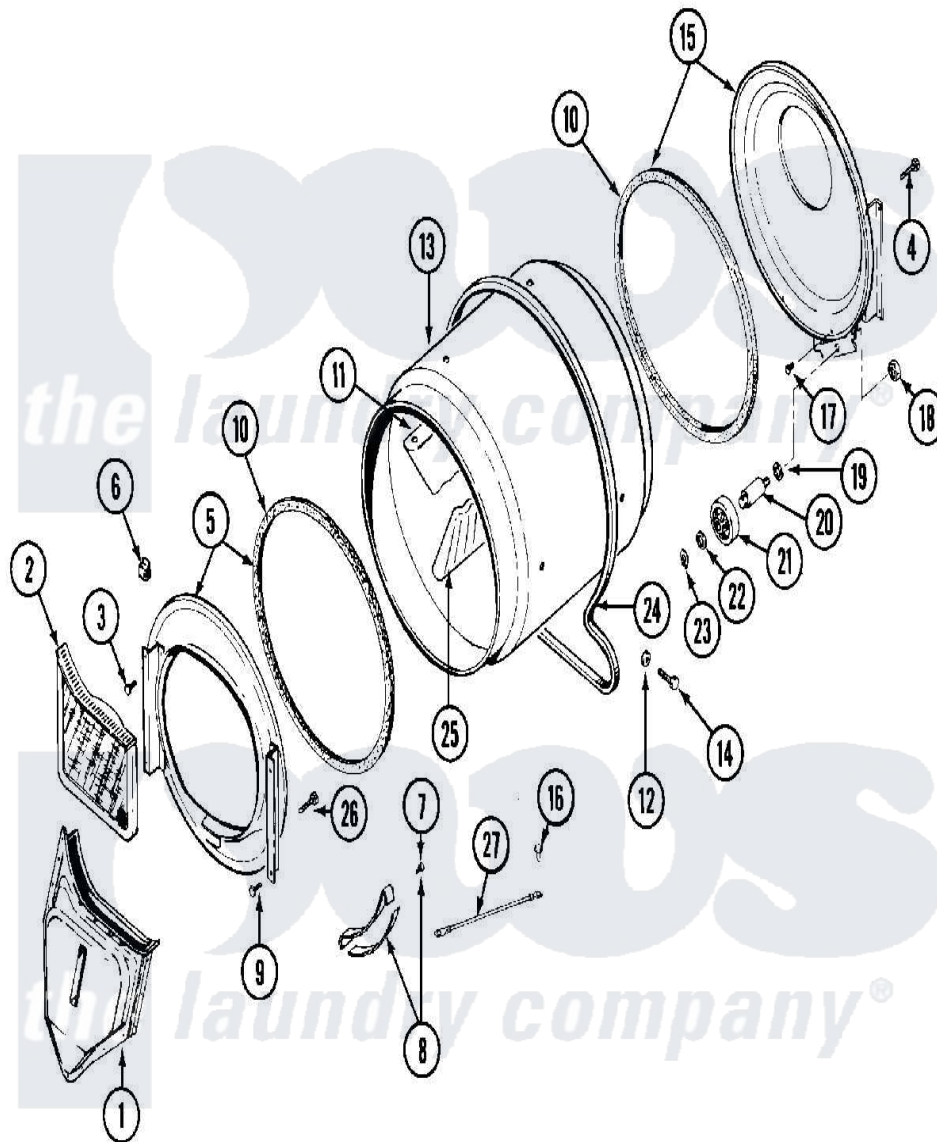

Maytag MDG11PDAGL 05 - TUMBLER

Maytag Residential Maytag MDG11PDAGL Dryer Parts Parts Diagram 05 - TUMBLER
 Click on the part number to view part

Item	Original Part Number	Replaced By	Status	Part Description
001	33001016			Outlet Duct Assembly
002	33001170	33002970		Lint Filte
003	NLA		Not Available	SCREW, TUMBLER SUPPORT
004	Y313561			Screw---NA
005	33001179			Front, Tumbler
006	Y310376			Clip, Door Switch Harness
007	210720			Rivet, Bearing To Tumbler Frnt
008	306508			Tumbler Bearing Kit ---W
009	Y310632	1163839		Screw
010	314820			Seal, Tumbler
011	33001012			Baffle
012	314158			Washer, Baffle To Tumbler
013	33001108		Not Available	DRYER TUMBLER, W/O BAFFLES
014	Y310759			Screw, Tumbler Baffles
015	33001178			Back, Tumbler

016	910343	488234	Screw 8-32 X 1/4
017	Y310632	1163839	Screw
018	312538	33001443	Nut, Hex
019	Y313347	312535	Washer, Vault Mounting Brk.
020	Y312948	6-3129480	Shaft- Tumbler
021	Y303373	12001541	Drum Roller/Washer Assembly--W
022	312535		Washer, Vault Mounting Brk.
023	410233	9703438	Ring-Retrn
024	Y312959		Poly "V" Belt For Tumbler
025	33001004		Baffle, Tall
026	Y314110	33002917	Screw, No.10-16
027	901220		Ground Wire