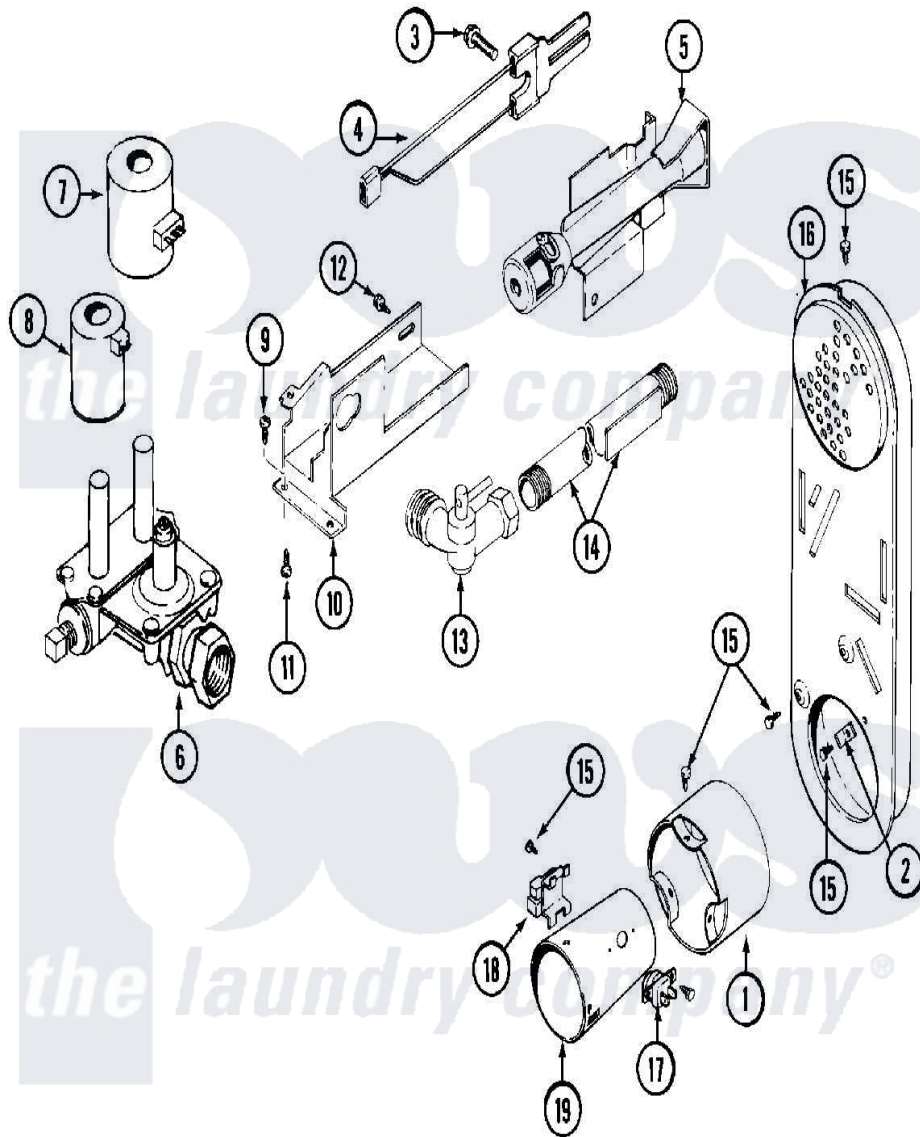

# Maytag MDG11PDAGL 06 - GAS VALVE

Maytag [Residential Maytag MDG11PDAGL Dryer Parts](#) Parts Diagram 06 - GAS VALVE  
 Click on the part number to view part

Item	Original Part Number	Replaced By	Status	Part Description
001	NLA		Not Available	EXTENSION, CONE (W/SCREWS)
002	<a href="#">Y312890</a>			Retainer, Heater Chamber
003	<a href="#">304971</a>			Screw Note: Screw, Igniter
004	304970	<a href="#">4391996</a>		Ignitor
005	33001247	<a href="#">33002793</a>		Burner Assembly
"	Y310632	<a href="#">1163839</a>		Screw
006	<a href="#">307927</a>			Valve, Gas
007	<a href="#">Y307931</a>			Coil, Holding And Booster
008	<a href="#">307930</a>			Coil, Secondary
009	<a href="#">Y313561</a>			Screw---NA
010	<a href="#">314566</a>			Gas Control Bracket
011	Y310632	<a href="#">1163839</a>		Screw
012	314082	<a href="#">90767</a>		Screw, 8A X 3/8 Hex Washer Head Tapping
"	314568	<a href="#">Y313559</a>		Screw
013	<a href="#">Y303349</a>			Angle Shut-Off, Gas Valve

014	Y303383	<a href="#">33001735</a>	Pipe And Bracket Assembly Series 18 Not Needed Use Vavle
015	211294	<a href="#">90767</a>	Screw, 8A X 3/8 HeX Washer Head Tapping
016	Y308504	Not Available	INLET DUCT ASSEMBLY
017	<a href="#">303395</a>		Thermostat, Hi-Limit
018	Y303377	<a href="#">338906</a>	Radiant, Sensor
019	<a href="#">Y308549</a>		Combustion Cone Assembly