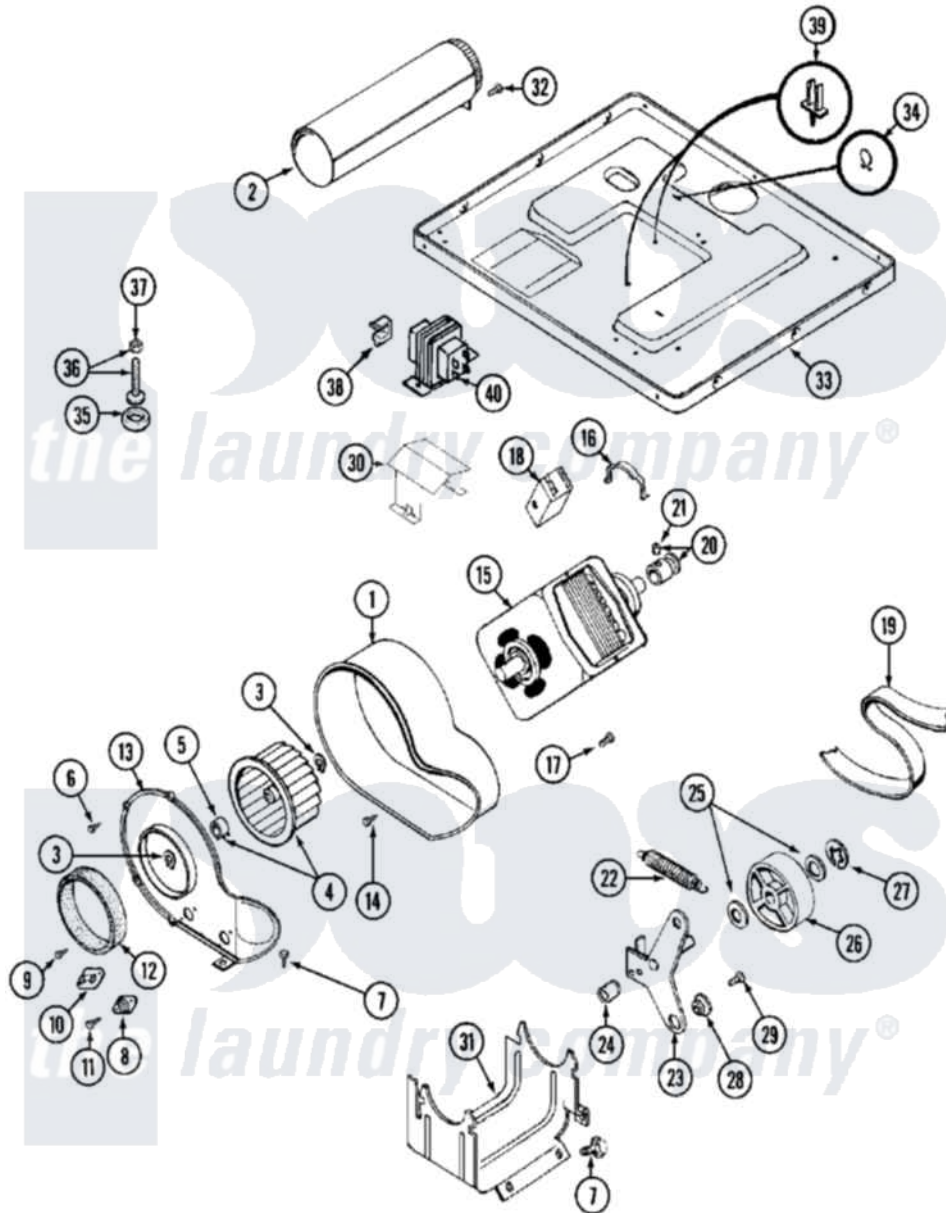

Maytag MDG11PDAGL 07 - MOTOR DRIVE

Maytag [Residential Maytag MDG11PDAGL Dryer Parts](#) Parts Diagram 07 - MOTOR DRIVE
 Click on the part number to view part

Item	Original Part Number	Replaced By	Status	Part Description
001	Y312893			Housing, Blower
002	Y303442			EXHAUST DUCT ASSEMBLY
003	410233	9703438		Ring-Retrn
004	Y303836			Blower Wheel Assembly And Clamp
005	312967			Clamp, Blower Housing
006	Y312961	W10116751		Screw
007	Y313561			Screw---NA
008	307208			Thermistor, Temp. Control
"	Y303391	33303391		Thermostat, Cycling
009	211294	90767		Screw, 8A X 3/8 HeX Washer Head Tapping
010	306604			Cut-Off, Thermal Part Not Used
011	NLA		Not Available	SCREW, THERMAL CUT-OFF
012	Y312901			Seal, Housing Cover
013	314778		Not Available	COVER, BLOWER HOUSING

014	314818	1163839		Screw
015	Y304656		Not Available	MOTOR (240V 50HZ)
016	Y015825			Clip, Motor To Motor Support
017	Y312961	W10116751		Screw
018	306207		Not Available	(PROD. No.303358-8 & No.303358-9)
"	NLA		Not Available	SWITCH, MOTOR EXTERNAL START
019	Y312959			Poly "V" Belt For Tumbler
020	305186			Pulley, Motor
021	Y053241			Set Screw, Motor Pulley
022	Y303945			IDLER SPRING ASSY. W/PLUG
023	Y303363	6-3033630		Idler Arm
024	Y313582	W10116756		Spacer
025	Y312527			Washer, Idler Shaft
026	Y303705	6-3037050		Pulley- ID
027	312958	354987		Ring, Retaining
028	315772			Sleeve, Idler Arm
029	Y014874			Screw, Idler Arm And Sleeve
030	315218			Shield, Transformer
031	NLA		Not Available	SUPPORT, MOTOR
032	Y310632	1163839		Screw
033	306261			Base Assembly, Upper Dryer
"	306530		Not Available	BASE ASSEMBLY (LOWER)
034	410490			Spring, Retainer Wire Harness
035	210684			Foot, Adjustable Leg
036	Y302699	22003428		Leg, Adjustable
037	210385			Lock Nut For Adjustable Leg
038	Y310376			Clip, Door Switch Harness
039	315471	22003298		Retainer, Wire
040	211294	90767		Screw, 8A X 3/8 HeX Washer Head Tapping
"	22001417			Transformer
"	307928	12001933		Transformer
"	33001205			Transformer
"	Y313559			Screw