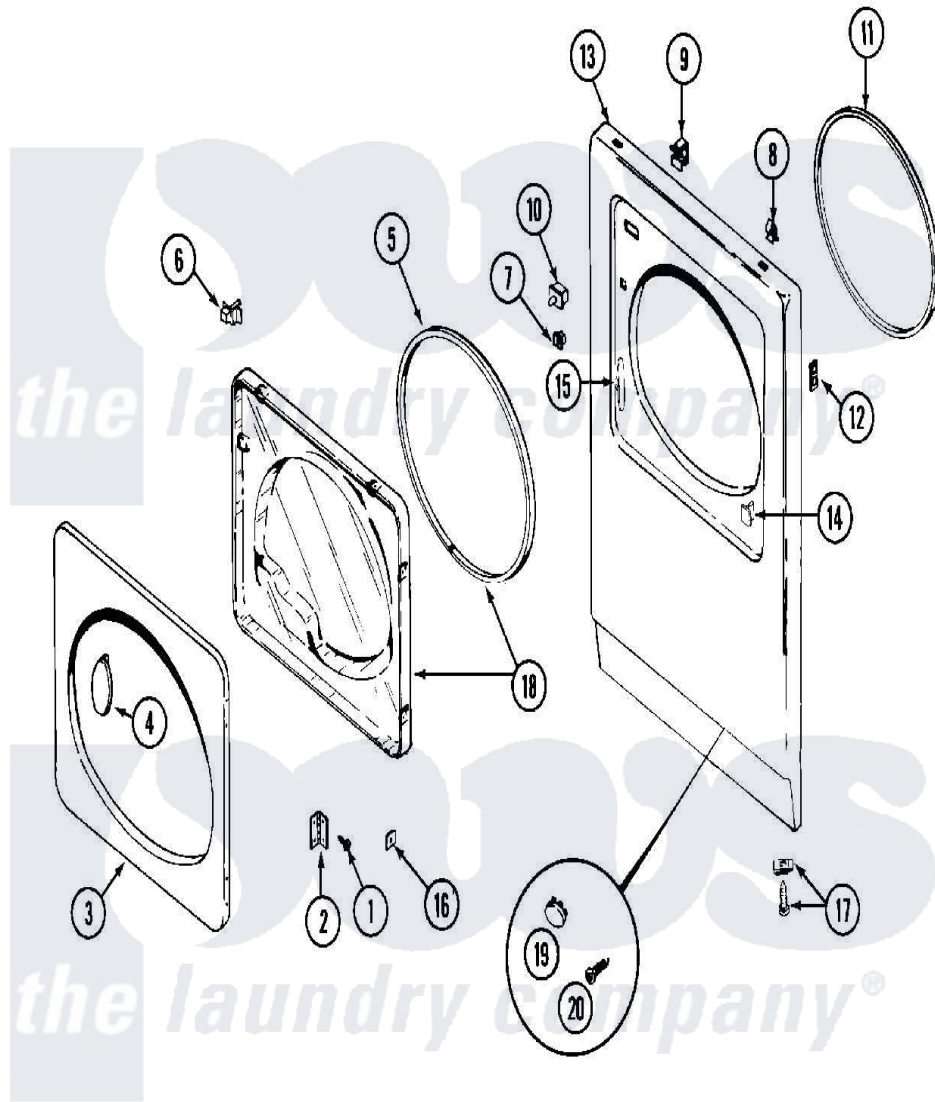

# Maytag MDG11PDEGL 03 - DOOR

Maytag Residential Maytag MDG11PDEGL Dryer Parts Parts Diagram 03 - DOOR  
 Click on the part number to view part

Item	Original Part Number	Replaced By	Status	Part Description
001	<a href="#">Y314062</a>			Screw, Door Hinge And Panel
002	<a href="#">33001230</a>			Hinge, Door
003	314967		Not Available	DOOR W/WINDOW OUTER HALF (WHT)
"	NLA		Not Available	(ALM)
004	<a href="#">314939</a>			Handle, Door
"	<a href="#">314974</a>			Handle, Door
005	33001304		Not Available	SEAL, DOOR
006	<a href="#">33001305</a>			Strike, Door
007	Y304578	<a href="#">LA-1003</a>		Door Catch Kit
008	212982	<a href="#">22001650</a>		Fastener, Spring
009	<a href="#">Y310376</a>			Clip, Door Switch Harness
010	Y305753	<a href="#">W10169313</a>		Switch-Dor
011	<a href="#">314937</a>			Seal, Front Panel
012	NLA		Not Available	CLIP, HINGE SCREW
"	NLA		Not Available	SCREW, PLASTIC
				PANEL LOWER FRONT

013	NLA	Not Available	PANEL, LOWER FRONT (WHT)
014	NLA	Not Available	PLUG, DOOR CATCH
015	<a href="#">33001175</a>		Cover, Hinge Hole
"	<a href="#">33001176</a>		Cover, Hinge Hole
016	<a href="#">Y313910</a>		Clip, Door Liner To Outer Panel
017	<a href="#">204439</a>		Screw And Fstner Assembly
"	314666	Not Available	SCREW, PANEL (UPR)
"	NLA	Not Available	CLIP, CABINET SCREW
018	33001203	Not Available	PANEL, CLEAR INNER (W/SEAL)
019	33001132	<a href="#">33002342</a>	Plug, Sifht Hole
"	33001168	Not Available	PLUG, SIGHT HOLE (ALM)
020	<a href="#">315489</a>		Screw, Extrusion And Front