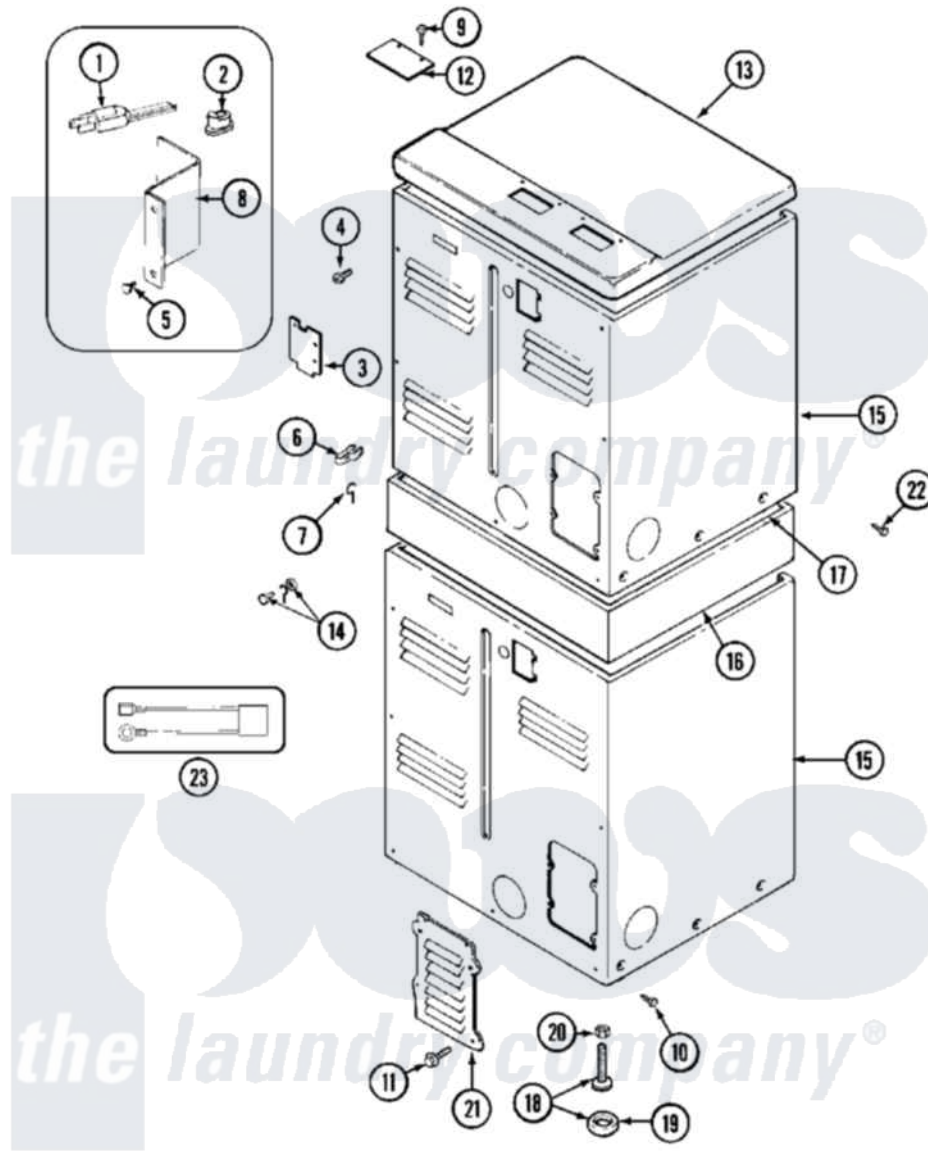

Maytag MDG11PDEGL 04 - REAR

Maytag [Residential Maytag MDG11PDEGL Dryer Parts](#) Parts Diagram 04 - REAR
 Click on the part number to view part

Item	Original Part Number	Replaced By	Status	Part Description
001	308966		Not Available	CORD, POWER (EXPORT)
002	NLA		Not Available	GROMMET, POWER CORD
003	Y312905		Not Available	COVER, TERMINAL
004	Y313561			Screw----NA
005	Y312209	W10001200		Screw
006	301548			Clamp, Ground Wire
"	313122			Screw - Baffle To Tumbler
007	311155			Ground Wire And Clamp
008	Y312904			Bracket, Terminal Block
009	Y313559			Screw
010	213007			Xfor Cabinet See Cabinet, Back
011	211294	90767		Screw, 8A X 3/8 HeX Washer Head Tapping
"	Y313559			Screw
012	NLA		Not Available	PLATE, TOP COVER
013	33001165			Top Cover Assembly

"	NLA		Not Available	(ALM)
014	NLA		Not Available	SCREW & WASHER ASSY.
015	NLA		Not Available	CABINET (WHT)
"	Y310632	1163839		Screw
016	NLA		Not Available	SUPPORT ASSY. (WHT)
017	310933	33002194		Nut, Speed
018	Y302699	22003428		Leg, Adjustable
019	210684			Foot, Adjustable Leg
020	210385			Lock Nut For Adjustable Leg
021	Y312951		Not Available	ACCESS COVER, BACK
022	NLA		Not Available	SCREW, SUPPORT
"	Y310632	1163839		Screw