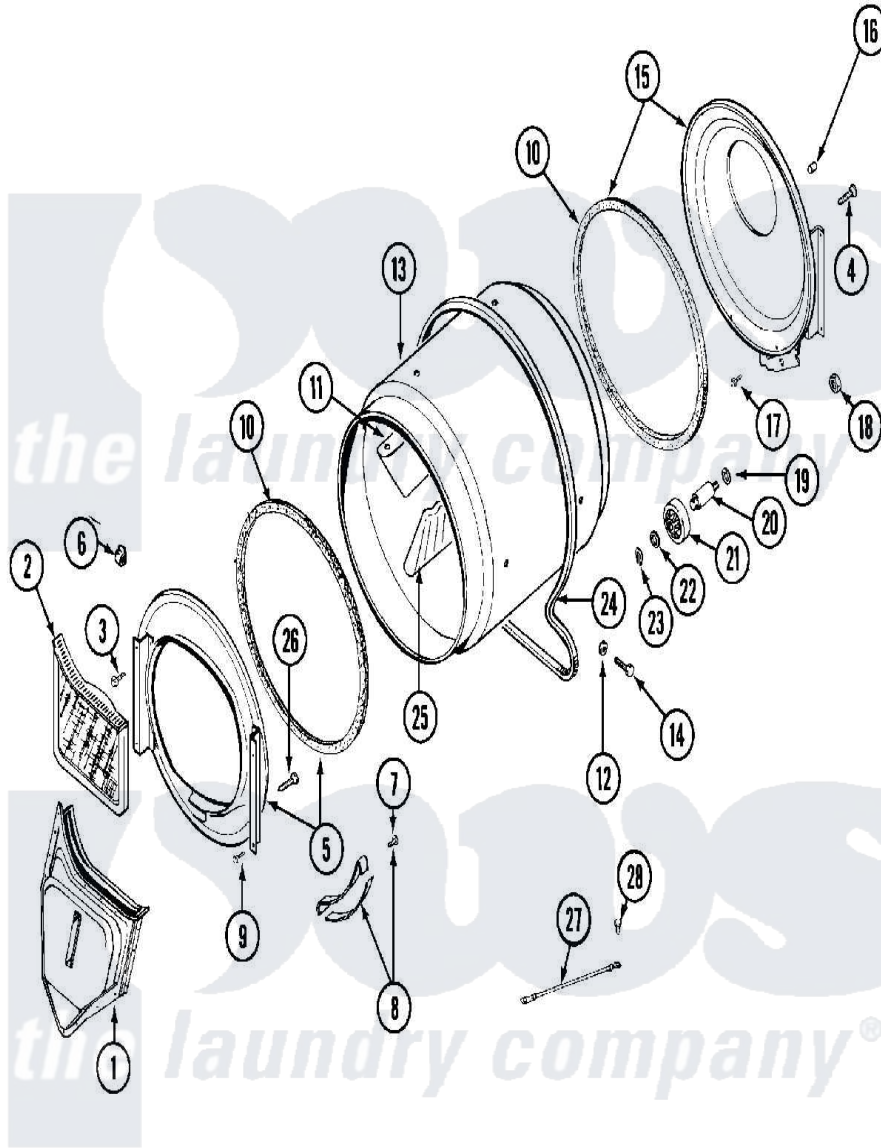

Maytag MDG11PDEGL 05 - TUMBLER

Maytag Residential Maytag MDG11PDEGL Dryer Parts Parts Diagram 05 - TUMBLER
 Click on the part number to view part

Item	Original Part Number	Replaced By	Status	Part Description
001	33001016			Outlet Duct Assembly
002	33001170	33002970		Lint Filte
003	NLA		Not Available	SCREW, TUMBLER SUPPORT
004	Y313561			Screw---NA
005	33001179			Front, Tumbler
006	Y310376			Clip, Door Switch Harness
007	210720			Rivet, Bearing To Tumbler Frnt
008	306508			Tumbler Bearing Kit ---W
009	Y310632	1163839		Screw
010	314820			Seal, Tumbler
011	33001012			Baffle
012	314158			Washer, Baffle To Tumbler
013	33001108		Not Available	DRYER TUMBLER, W/O BAFFLES
014	Y310759			Screw, Tumbler Baffles
015	33001178			Back, Tumbler

016	NLA	Not Available	COVER, THREAD
017	Y310632	1163839	Screw
018	312538	33001443	Nut, Hex
019	Y313347	312535	Washer, Vault Mounting Brk.
020	Y312948	6-3129480	Shaft- Tumbler
021	Y303373	12001541	Drum Roller/Washer Assembly--W
022	312535		Washer, Vault Mounting Brk.
023	410233	9703438	Ring-Retrn
024	Y312959		Poly "V" Belt For Tumbler
025	33001004		Baffle, Tall
026	Y314110	33002917	Screw, No.10-16
027	901220		Ground Wire
028	910343	488234	Screw 8-32 X 1/4