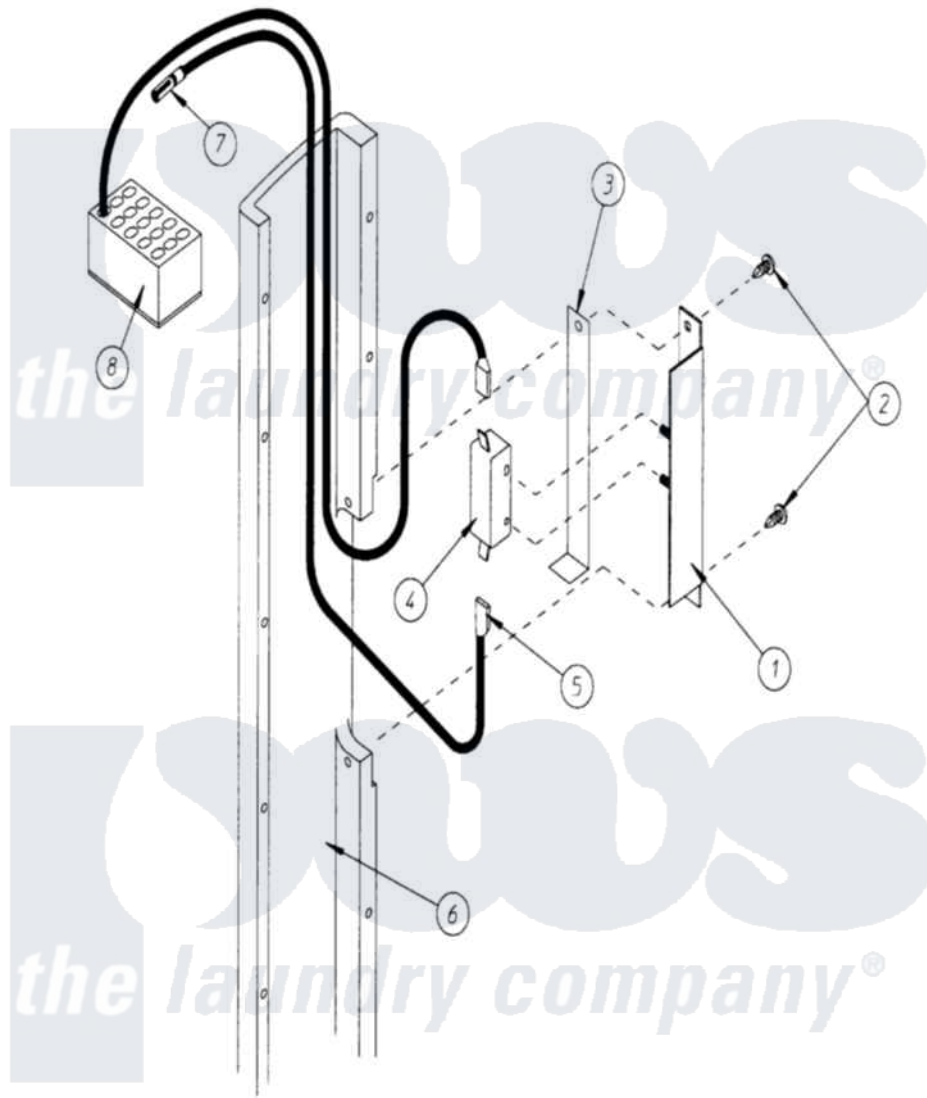

# Maytag MDG120P1HW 04 - MAIN DOOR SWITCH ASSEMBLY

Maytag [Residential Maytag MDG120P1HW Dryer Parts](#) Parts Diagram 04 - MAIN DOOR SWITCH ASSEMBLY  
 Click on the part number to view part

Item	Original Part Number	Replaced By	Status	Part Description
000	W10124350		Not Available	ORDER PARTS FROM AMERICNA DRYER CORP AT 508-678-9000.
001	A102405	<a href="#">102405</a>		Lg. Dryer
"	A821097	<a href="#">821097</a>		Slotted Ma
"	A821098		Not Available	SWITCH, ASSEMBLY DOOR (COMPL.) (INCLUDES 1 - 4 & 6)
002	<a href="#">A150307</a>			Screw, Crimptite
003	A102405	<a href="#">102405</a>		Lg. Dryer
004	A137005	<a href="#">W10146741</a>		SDS Door S
005	A121028	<a href="#">121028</a>		1 4 X.032
006	A180155		Not Available	BLOCK, DOOR HINGE (ONLY) (35` CROSS GRAY)
007	A122705	<a href="#">122705</a>		Umnl Sok 2
008	A122626	<a href="#">122626</a>		15P Umnl C