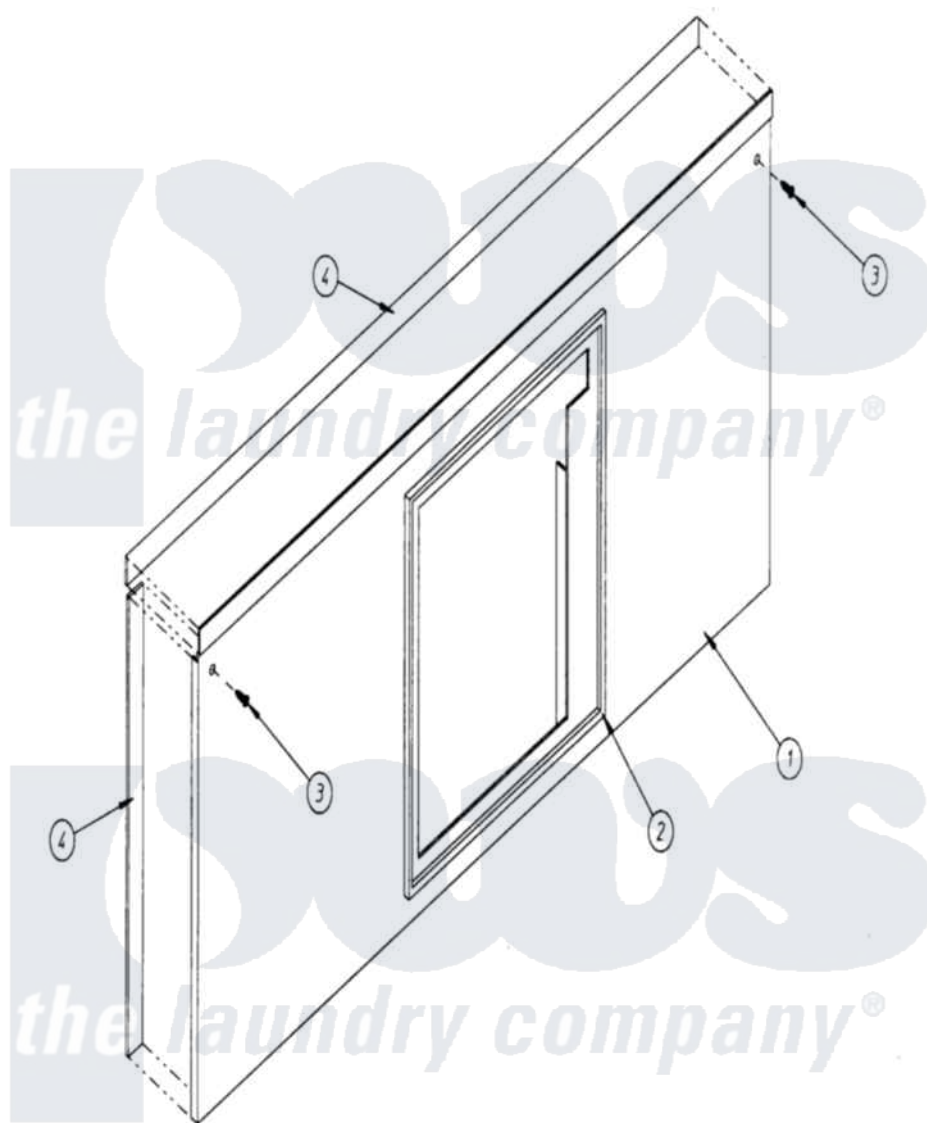

# Maytag MDG120P1HW 06 - DROP LINT DOOR ASSEMBLY

Maytag [Residential Maytag MDG120P1HW Dryer Parts](#) Parts Diagram 06 - DROP LINT DOOR ASSEMBLY  
 Click on the part number to view part

Item	Original Part Number	Replaced By	Status	Part Description
000	W10124350		Not Available	ORDER PARTS FROM AMERICAN DRYER CORP AT 508-678-9000
001	A820015	<a href="#">W10149272</a>		Ad-120 Lin
"	A820021		Not Available	DROP LINT ASSEMBLY (STAINLESS STEEL)
002	A117602		Not Available	TAPE, NOISE SUPPRESSOR
003	A150415		Not Available	SCREW, CRIMPTITE (PH. RD.HD.) (No.10-16 X 1/2" PH. RD. HD.)
004	A117604	<a href="#">117604</a>		1 8 Thk X