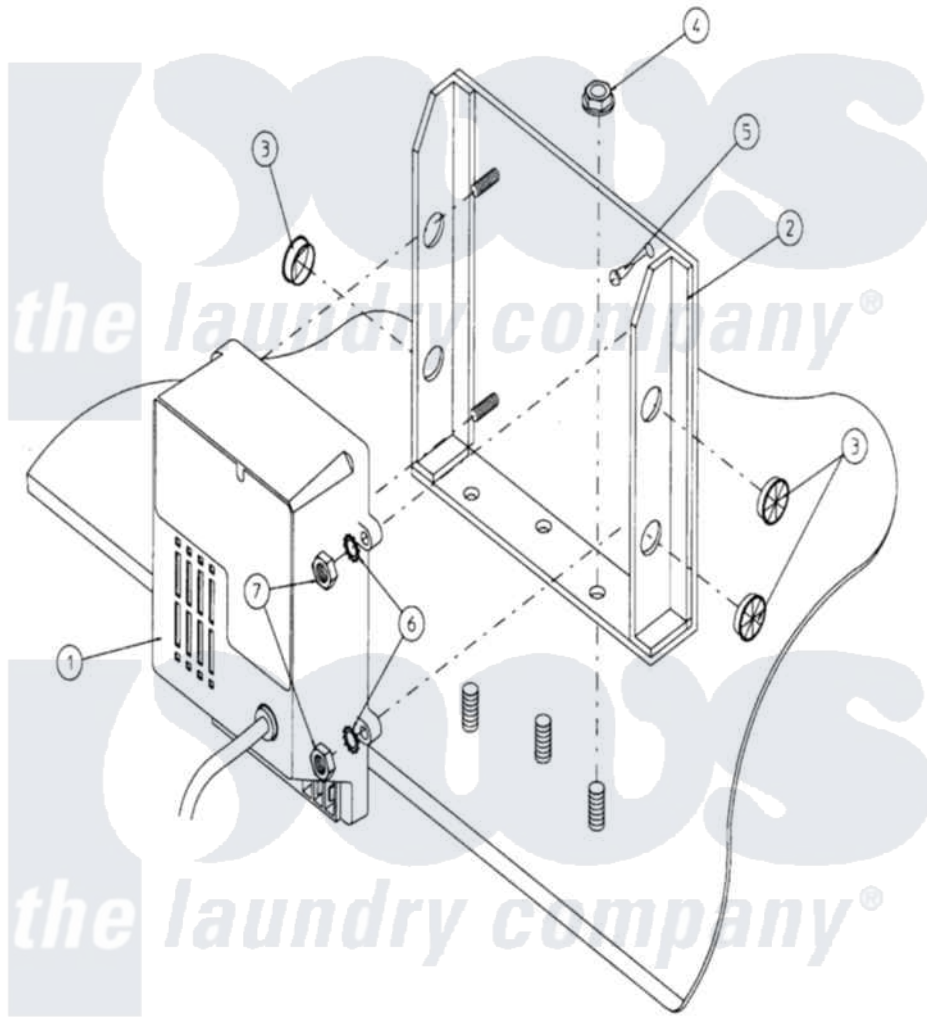

Maytag MDG120P1HW 15 - MODULE MOUNT ASSEMBLY (DSI-GAS ONLY)

Maytag [Residential Maytag MDG120P1HW Dryer Parts](#) Parts Diagram 15 - MODULE MOUNT ASSEMBLY (DSI-GAS ONLY)

[Click on the part number to view part](#)

Item	Original Part Number	Replaced By	Status	Part Description
000	W10124350		Not Available	ORDER PARTS FROM AMERICAN DRYER CORP AT 508-678-9000
001	A880815			MODULE, DSI (50HZ/60HZ)
002	A820100	8-20-100		Key
003	A121400	121400		7 8 Unive
004	A152014	152014		1 4-20 Ser
005	A150301	150301		8-18 X 7
006	A153010	153010		6 Internal
007	A152000			6-32 HEX N