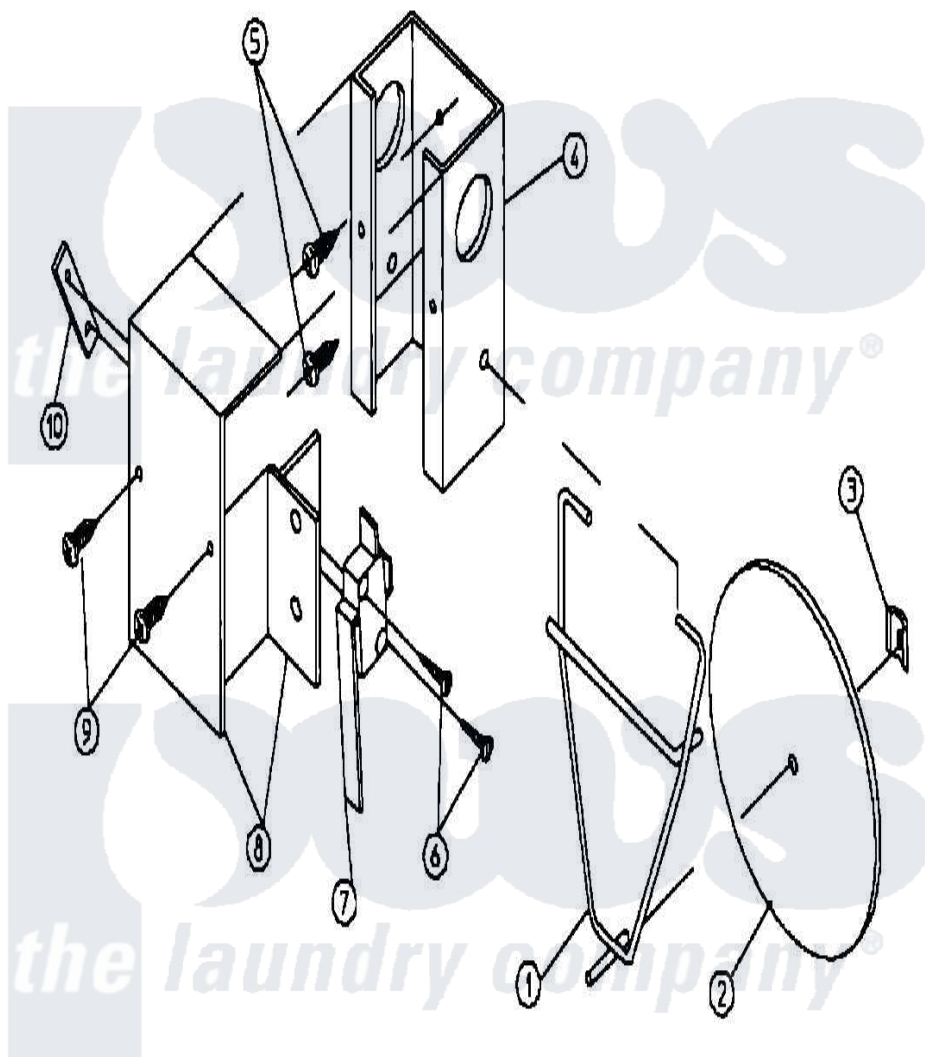

Maytag MDG120P1HW 16 - SAIL SWITCH ASSEMBLY

Maytag Residential Maytag MDG120P1HW Dryer Parts Parts Diagram 16 - SAIL SWITCH ASSEMBLY
 Click on the part number to view part

Item	Original Part Number	Replaced By	Status	Part Description
000	W10124350		Not Available	ORDER PARTS FROM AMERICAN DRYER CORP AT 508-678-9000
001	A105500	W10146641		Std Sail S
002	A319202	W10146866		Sail Switch
003	A154002	154002		1 8 Push O
004	A802800	802800		Sail Switch
"	A802801	802801		Sail Switch
005	A150300	5307527001		Switch
006	A150303	150303		4 X 3 4 P
007	A122200	122200		Sail Switch
008	A802799	802799		Sail Sw.bo
009	A150309	W10146761		10-16 X 1
010	A154004	154004		Tinneman