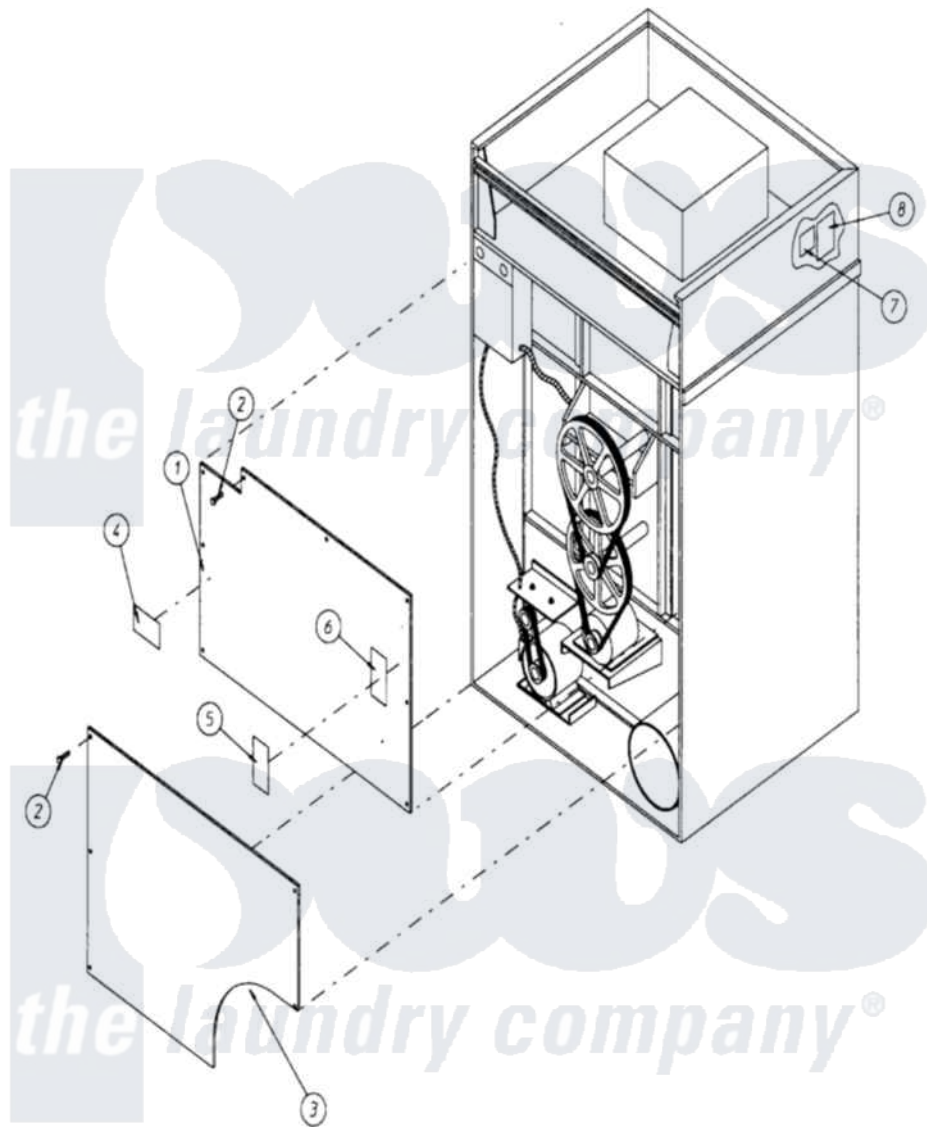

Maytag MDG120P1HW 17 - EXTENDED BACKGUARD ASSEMBLY

Maytag [Residential Maytag MDG120P1HW Dryer Parts](#) Parts Diagram 17 - EXTENDED BACKGUARD ASSEMBLY
 Click on the part number to view part

Item	Original Part Number	Replaced By	Status	Part Description
000	W10124350		Not Available	ORDER PARTS FROM AMERICAN DRYER CORP AT 508-678-9000
001	A813029	813029		Ad-120 ES
002	A150301	150301		8-18 X 7
003	A354000			ADG E-120
"	A354003		Not Available	BACKGUARD (LWR. STEAM)
004	A112017			LABEL, NAME/ADDRESS/TELEPHONE (ONLY)
005	A112229		Not Available	LABEL, INSTALLATION INST.
006	A112519			LABEL, ROUTINE MAINTENANCE (ONLY)
007	W10124350		Not Available	LABEL, DRYER DATA
008	A112534			LABEL, PHASE 5 OPL PROGRAM (MICROPROCESSOR MODELS ONLY)