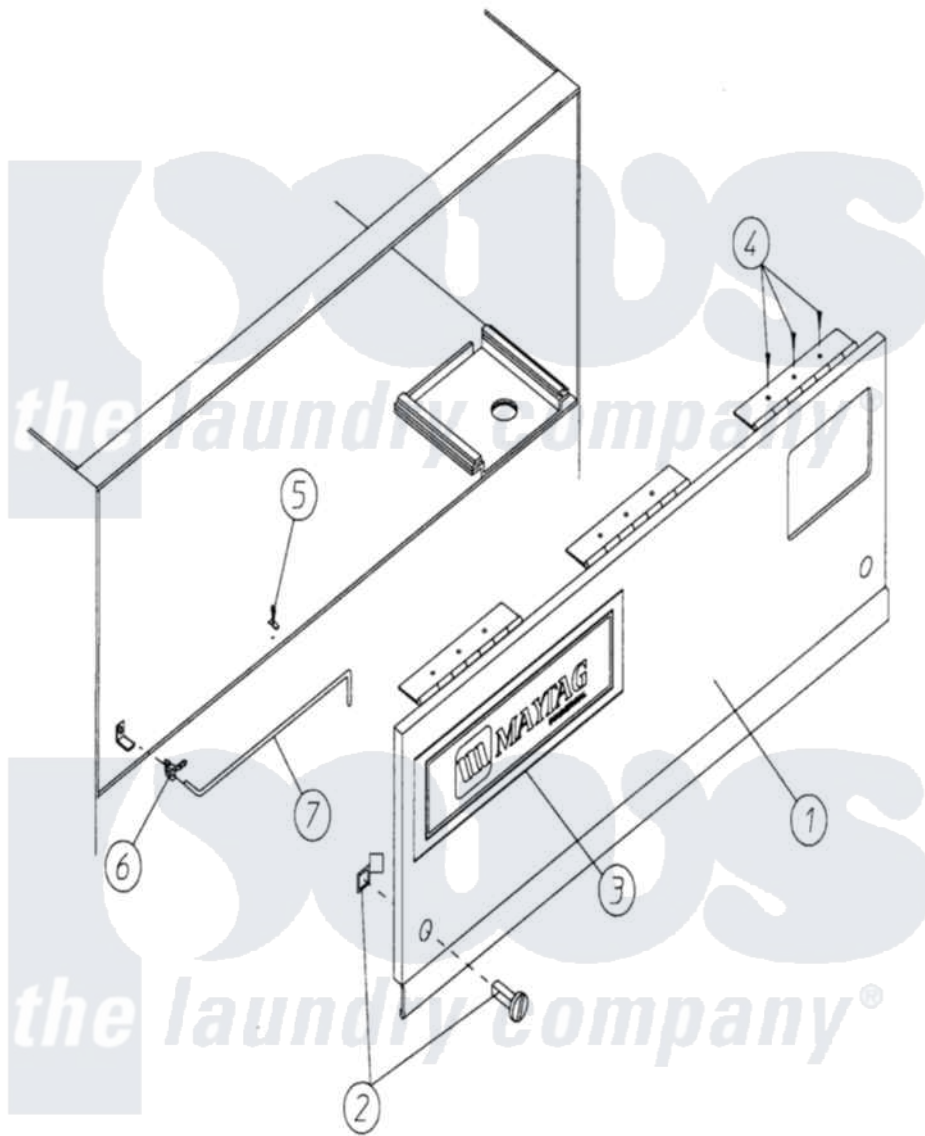

# Maytag MDG120P1HW 18 - CONTROL DOOR ASSEMBLY

Maytag Residential Maytag MDG120P1HW Dryer Parts Parts Diagram 18 - CONTROL DOOR ASSEMBLY  
 Click on the part number to view part

Item	Original Part Number	Replaced By	Status	Part Description
000	W10124350		Not Available	ORDER PARTS FROM AMERICAN DRYER CORP AT 508-678-9000
001	A820003		Not Available	DOOR ASSEMBLY, CONTROL (ONLY)
"	A820004	<a href="#">820004</a>		ADG-120 Ct
002	A882541	<a href="#">882541</a>		Spring Tur
003	A870011	<a href="#">W10147884</a>		Logo Doubl
004	A150309	<a href="#">W10146761</a>		10-16 X 1
005	A102600		Not Available	CATCH, ROD SUPPORT-CTRL. DOOR
006	A102601		Not Available	CLIP, RETAINER (CONTROL DOOR ROD)
007	A102505		Not Available	ROD, CONTROL DOOR SUPPORT