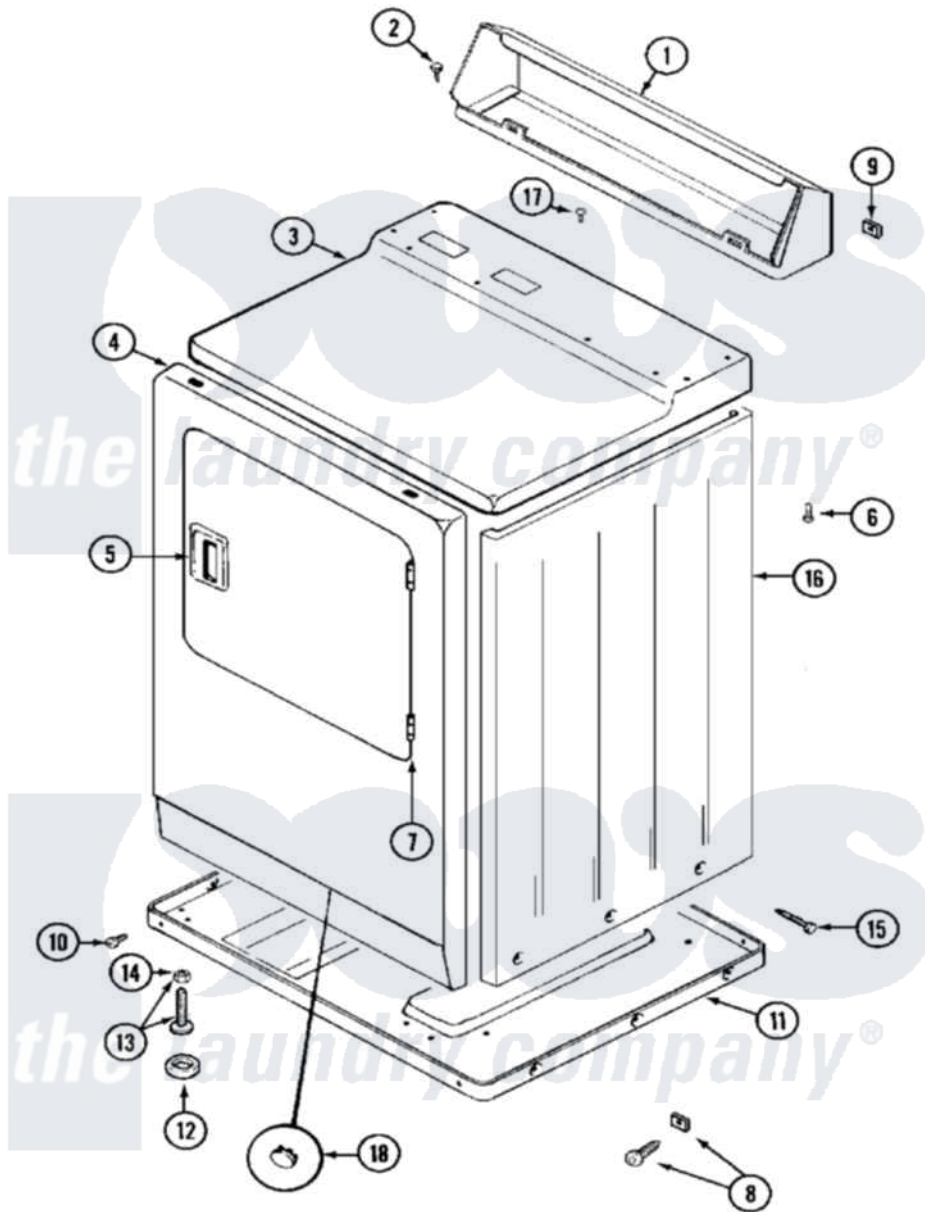

Maytag MDG12CSAAL 01 - CABINET-FRONT

Maytag Residential Maytag MDG12CSAAL Dryer Parts Parts Diagram 01 - CABINET-FRONT
 Click on the part number to view part

Item	Original Part Number	Replaced By	Status	Part Description
001	NLA		Not Available	CONSOLE (WHT)
002	212276	W10116760		Screw
003	33001703	33001740		Cover, Top
"	NLA		Not Available	(ALM)
004	33001486	98008544		Screw
"	NLA		Not Available	PANEL, FRONT (WHT)---NA
005	33001241			Handle, Door
"	33001254	37001047		Handle, Door
006	214354			Screw, Top Cover To Cabnt.
007	33001230			Hinge, Door
008	22001496			Front Panel Fastener And Screw
009	215075			Fastener, Control Panel To Console
010	Y313561			Screw---NA
"	Y310632	1163839		Screw
011	V302361		Not Available	BASE ASSY. (UPPER &

011	1303301	Not Available	LOWER)
012	Y314137		Foot, Rubber
013	Y305086		Adjustable Leg And Nut
014	Y052740	62739	Nut, Lock
015	213007		Xfor Cabinet See Cabinet, Back
016	NLA	Not Available	CABINET (WHT)
017	210186	3370225	Screw
018	33001614	Not Available	PLUG, FRONT PANEL (WHT)
"	33001615	Not Available	PLUG, FRONT PANEL (ALM)