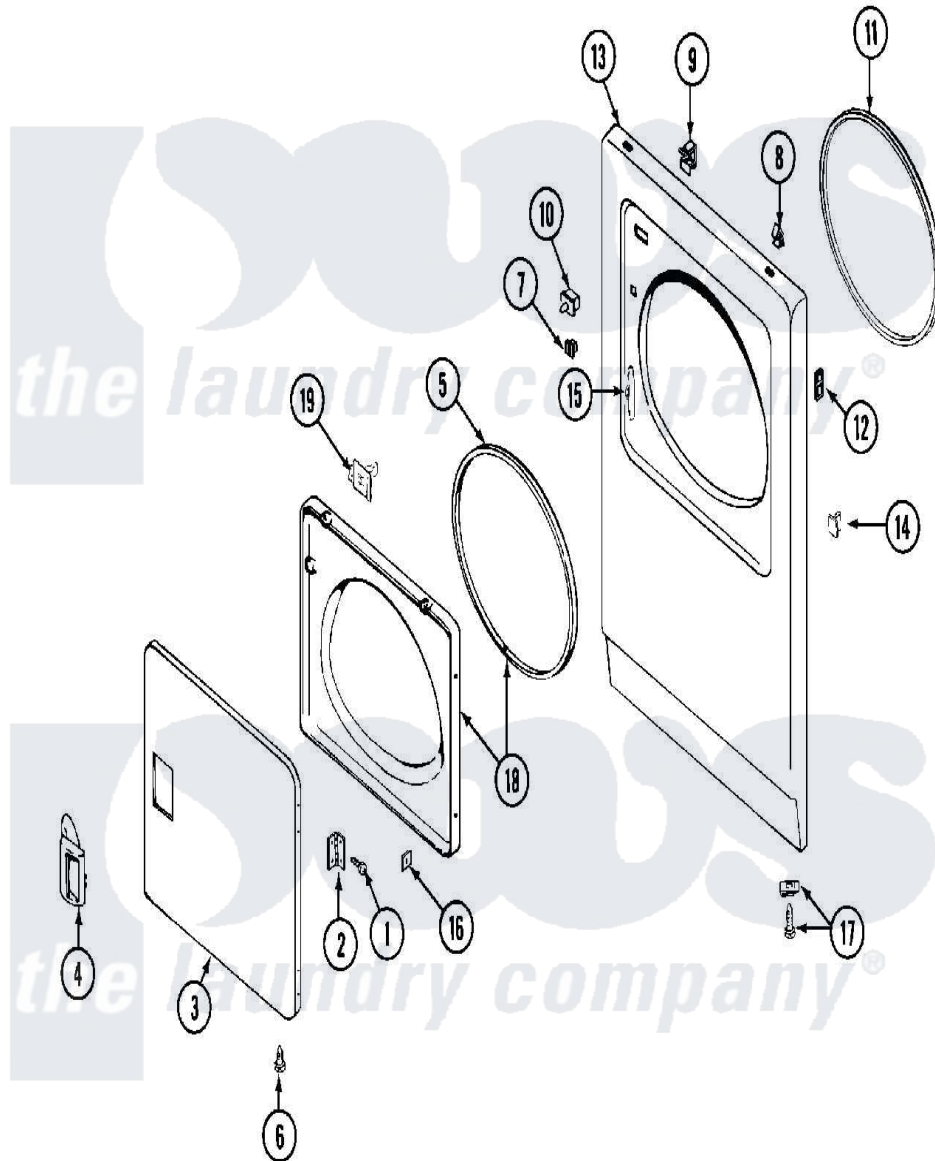

Maytag MDG12CSAAL 02 - DOOR

Maytag [Residential Maytag MDG12CSAAL Dryer Parts](#) Parts Diagram 02 - DOOR
 Click on the part number to view part

Item	Original Part Number	Replaced By	Status	Part Description
001	Y314062			Screw, Door Hinge And Panel
002	33001230			Hinge, Door
003	33001240			Door
"	33001257	33001240		Door
004	33001241			Handle, Door
"	33001254	37001047		Handle, Door
005	33001131			Seal, Door
006	33001132	33002342		Plug, Sifft Hole
"	33001168		Not Available	PLUG, SIGHT HOLE (ALM)
007	Y304578	LA-1003		Door Catch Kit
008	22001650			Fastener, Spring
009	Y310376			Clip, Door Switch Harness
010	33001509	W10169313		Switch-Dor
011	314937			Seal, Front Panel
012	NLA		Not Available	SPEEDNUT, HINGE SCREW
"	NLA		Not Available	SCREW, PLASTIC

013	33001486	98008544	Screw
"	NLA		Not Available
014	NLA		PANEL, FRONT (WHT)---NA
015	33001175		PLUG, DOOR CATCH
"	33001176		Cover, Hinge Hole
016	Y313910		Cover, Hinge Hole
017	22001496		Clip, Door Liner To Outer Panel
018	33001243		Front Panel Fastener And Screw
019	314944	33001305	PANEL, INNER DOOR (W/SEAL)
"	33001305		Strike, Door
			Strike, Door