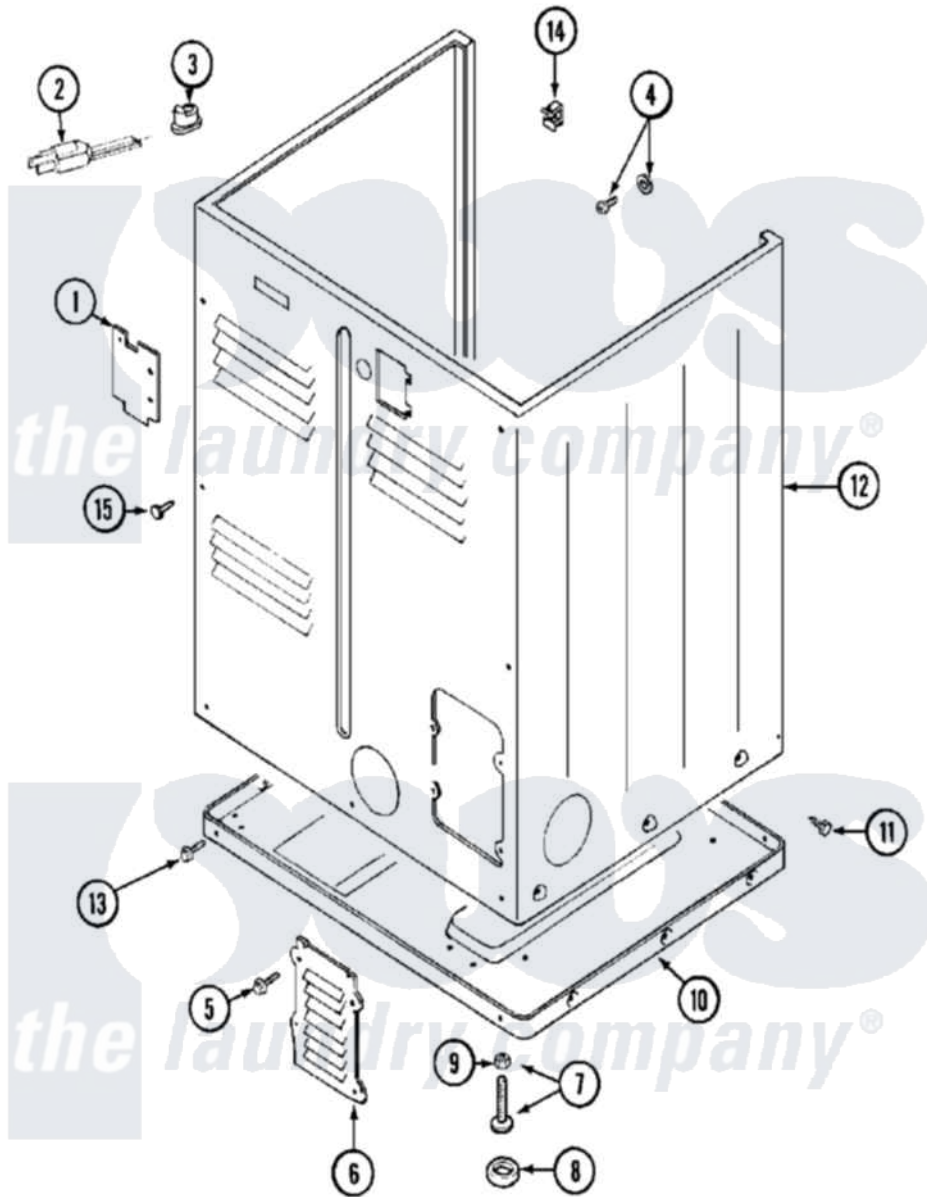

Maytag MDG12CSAAL 03 - CABINET-REAR

Maytag Residential Maytag MDG12CSAAL Dryer Parts Parts Diagram 03 - CABINET-REAR
 Click on the part number to view part

Item	Original Part Number	Replaced By	Status	Part Description
001	Y312905		Not Available	COVER, TERMINAL
002	33001284		Not Available	CORD, POWER
003	211881			Grommet, Cord Part Not Used- Gas Models Only
004	NLA		Not Available	SCREW & WASHER ASSEMBLY
005	216423	3370225		Screw
006	Y312951		Not Available	ACCESS COVER, BACK
007	204807			Ground Wire, Supp. Plte To Top Cover
"	Y305086			Adjustable Leg And Nut
008	Y314137			Foot, Rubber
009	Y052740	62739		Nut, Lock
010	Y303361		Not Available	BASE ASSY. (UPPER & LOWER)
011	213007			Xfor Cabinet See Cabinet, Back
012	NLA		Not Available	CABINET (WHT)

013	Y313561		Screw---NA
"	Y310632	1163839	Screw
014	Y310376		Clip, Door Switch Harness
015	Y313561		Screw---NA