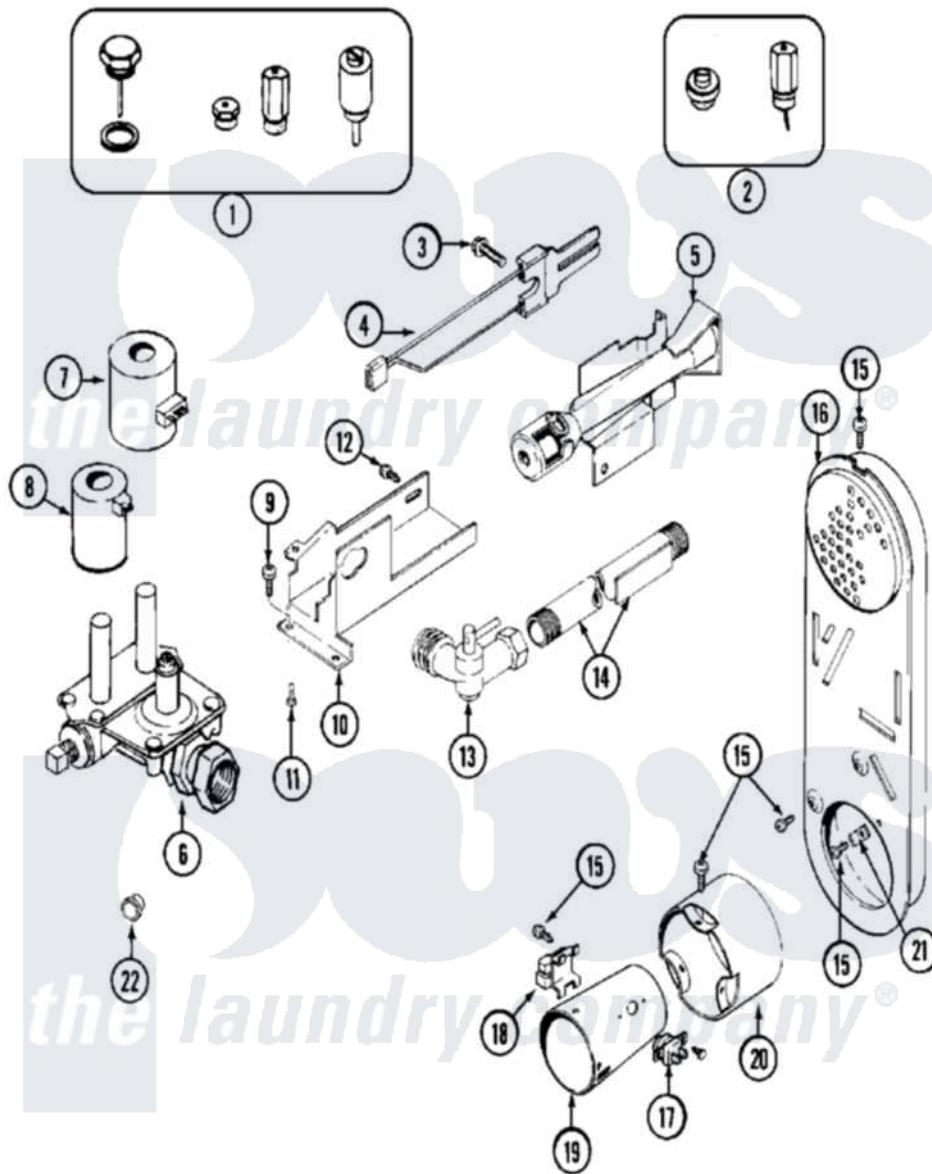

# Maytag MDG12CSAAL 05 - GAS VALVE

Maytag [Residential Maytag MDG12CSAAL Dryer Parts](#) Parts Diagram 05 - GAS VALVE  
 Click on the part number to view part

Item	Original Part Number	Replaced By	Status	Part Description
001	Y308378	<a href="#">W10402145</a>		LP Gas Con
002	Y308377		Not Available	CONVERSION KIT (LP TO NATURAL)
003	<a href="#">304971</a>			Screw Note: Screw, Igniter
004	304970	<a href="#">4391996</a>		Ignitor
005	33001247	<a href="#">33002793</a>		Burner Assembly
006	<a href="#">308345</a>			Valve, Gas
007	<a href="#">306106</a>			Coil, Holding And Booster-W
008	306105	<a href="#">694540</a>		Coil, 60 Hz
009	<a href="#">Y313561</a>			Screw----NA
010	<a href="#">314566</a>			Gas Control Bracket
011	<a href="#">Y313559</a>			Screw
012	314082	<a href="#">90767</a>		Screw, 8A X 3/8 HeX Washer Head Tapping
"	314568	<a href="#">Y313559</a>		Screw
013	33001842	<a href="#">3406051</a>		Elbow Union Assembly
"	<a href="#">Y303349</a>			Angle Shut-Off, Gas Valve

014	Y303383	<a href="#">33001735</a>	Pipe And Bracket Assembly Series 18 Not Needed Use Vavle
015	211294	<a href="#">90767</a>	Screw, 8A X 3/8 HeX Washer Head Tapping
016	Y308504	Not Available	INLET DUCT ASSEMBLY
017	<a href="#">305169</a>		Thermostat, Hi-Limit Gas
018	Y303377	<a href="#">338906</a>	Radiant, Sensor
019	<a href="#">Y308548</a>		Combustion Cone Assembly
020	<a href="#">Y303841</a>		Cone, Extension
021	<a href="#">Y312890</a>		Retainer, Heater Chamber
022	<a href="#">33001693</a>		Cap, Gas Pipe