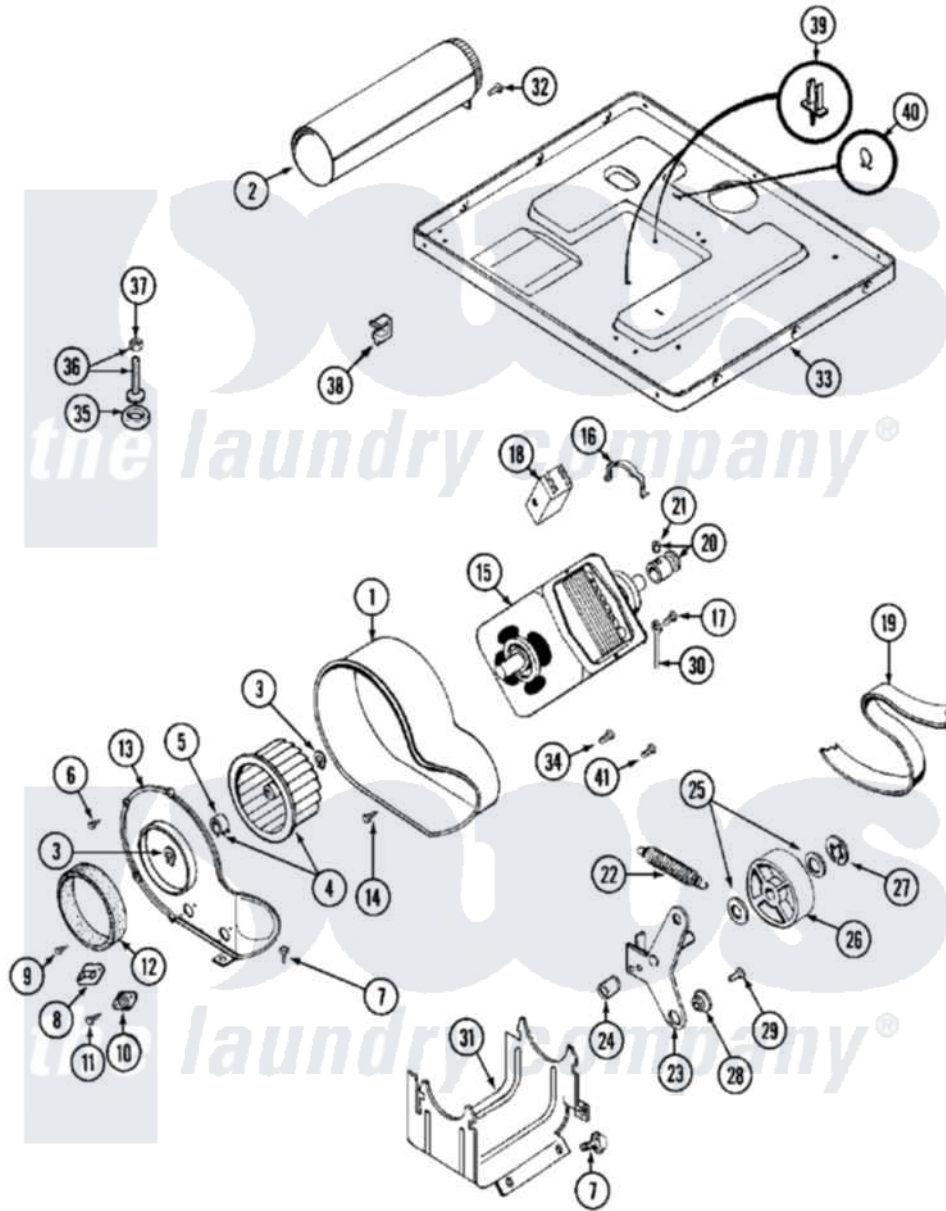

Maytag MDG12CSAAL 06 - MOTOR DRIVE

Maytag [Residential Maytag MDG12CSAAL Dryer Parts](#) Parts Diagram 06 - MOTOR DRIVE
 Click on the part number to view part

Item	Original Part Number	Replaced By	Status	Part Description
001	Y312893			Housing, Blower
002	Y303442			EXHAUST DUCT ASSEMBLY
003	410233	9703438		Ring-Retrn
004	Y303836			Blower Wheel Assembly And Clamp
005	312967			Clamp, Blower Housing
006	Y312961	W10116751		Screw
007	Y313561			Screw---NA
008	303392			Thermostat, Cycling
"	306966			Thermostat, Multi-Temp Part Not Used Mdg26ct-MN Only
009	211294	90767		Screw, 8A X 3/8 HeX Washer Head Tapping
010	306604			Cut-Off, Thermal Part Not Used
011	NLA		Not Available	SCREW, THERMAL CUT-OFF
012	Y312901			Seal, Housing Cover
013	314778		Not Available	COVER, BLOWER HOUSING

014	314818	1163839	Screw
015	Y303358	W10410999	Motor-Drve
016	Y015825		Clip, Motor To Motor Support
017	910343	488234	Screw 8-32 X 1/4
018	306207		Not Available (PROD. No.303358-8 & No.303358-9)
"	NLA		Not Available SWITCH, MOTOR EXTERNAL START
"	Y303877		Not Available SWITCH, MOTOR EXTERNAL START No.303358-2, No.303358-4, 303358-7
"	Y303879		Switch, Motor External Start
019	Y312959		Poly "V" Belt For Tumbler
020	Y305185	6-3051850	Pulley- MO
021	Y053241		Set Screw, Motor Pulley
022	Y303945		IDLER SPRING ASSY. W/PLUG
023	Y303363	6-3033630	Idler Arm
024	Y313582	W10116756	Spacer
025	Y312527		Washer, Idler Shaft
026	Y303705	6-3037050	Pulley- ID
027	312958	354987	Ring, Retaining
028	Y312894	315772	Sleeve, Idler Arm
029	Y014874		Screw, Idler Arm And Sleeve
030	901220		Ground Wire
031	NLA		Not Available SUPPORT, MOTOR
032	Y310632	1163839	Screw
033	Y305084		Base Assembly
034	211294	90767	Screw, 8A X 3/8 HeX Washer Head Tapping
035	Y314137		Foot, Rubber
036	Y305086		Adjustable Leg And Nut
037	Y052740	62739	Nut, Lock
038	Y310376		Clip, Door Switch Harness
039	315471	22003298	Retainer, Wire
040	410490		Spring, Retainer Wire Harness
041	Y312961	W10116751	Screw