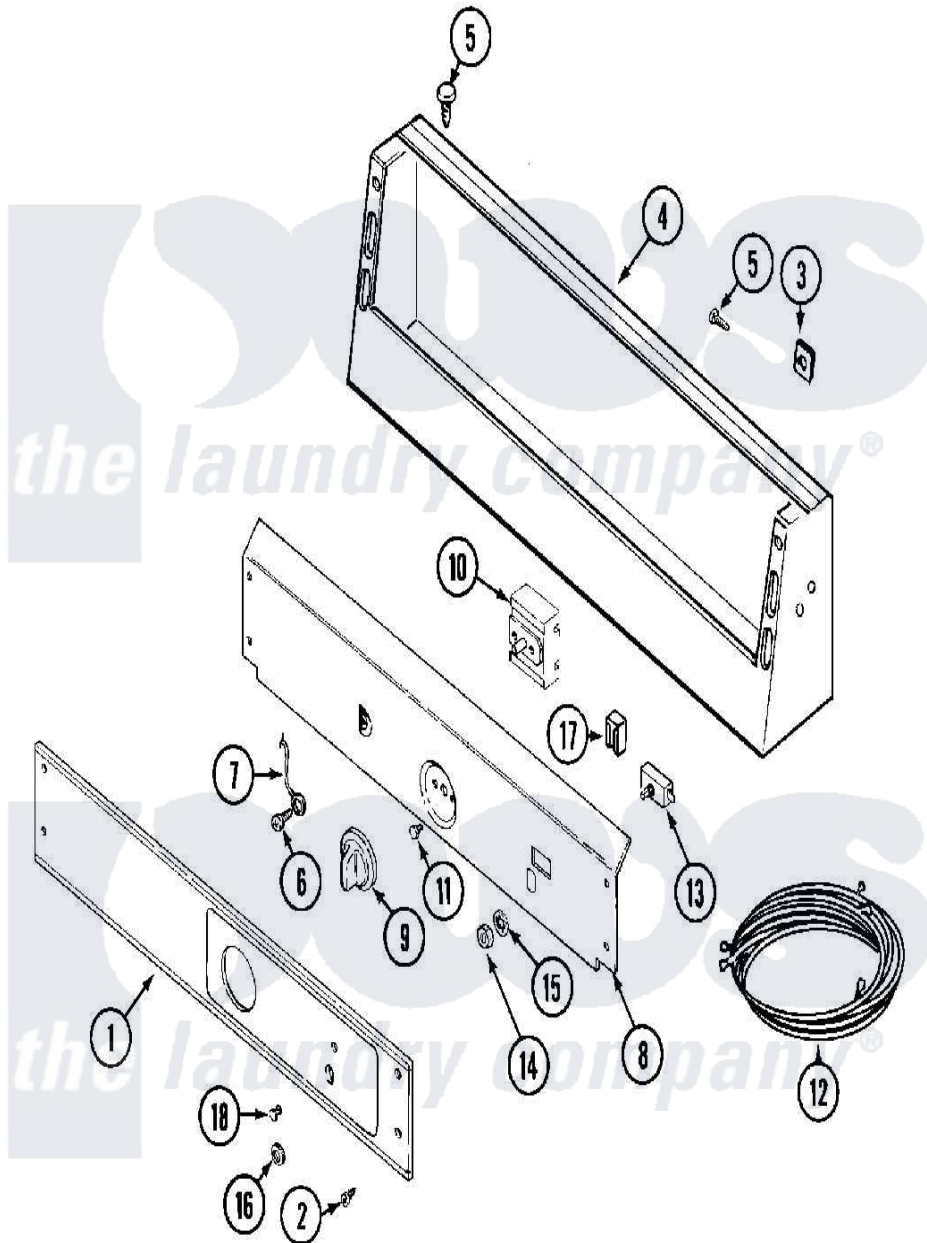

# Maytag MDG12CSAAL 08 - CONTROL PANEL

Maytag [Residential Maytag MDG12CSAAL Dryer Parts](#) Parts Diagram 08 - CONTROL PANEL  
 Click on the part number to view part

Item	Original Part Number	Replaced By	Status	Part Description
001	33001707			PANEL, CONTROL
002	<a href="#">215506</a>			Screw, Control Panel Overlay
003	<a href="#">215003</a>			Fastener, Panel And Bracket
004	NLA		Not Available	CONSOLE (WHT)
005	212276	<a href="#">W10116760</a>		Screw
006	<a href="#">211252</a>			Screw, Ground Wire
007	<a href="#">205810</a>			Wire, Ground
008	314912		Not Available	BRACKET, CONTROL PANEL (WHT)
"	NLA		Not Available	(ALM)
009	<a href="#">306938</a>			Knob, Selector Switch
010	307237	<a href="#">W10327105</a>		Switch, Cycle Selection
011	Y313588	<a href="#">488234</a>		Screw 8-32 X 1/4
012	<a href="#">33001530</a>			Wire Harness, Main
013	306940	<a href="#">W10149462</a>		Switch, Push-To-Start
014	Y312706	<a href="#">422617</a>		Nut
015	<a href="#">312751</a>			Lockwasher, Start Switch

016 [Y312702](#)

Knurled Nut, Start Switch

017 204075

Not Available

PILOT LAMP (DG MODELS ONLY)

018 [215564](#)

Lens, Indicator Light