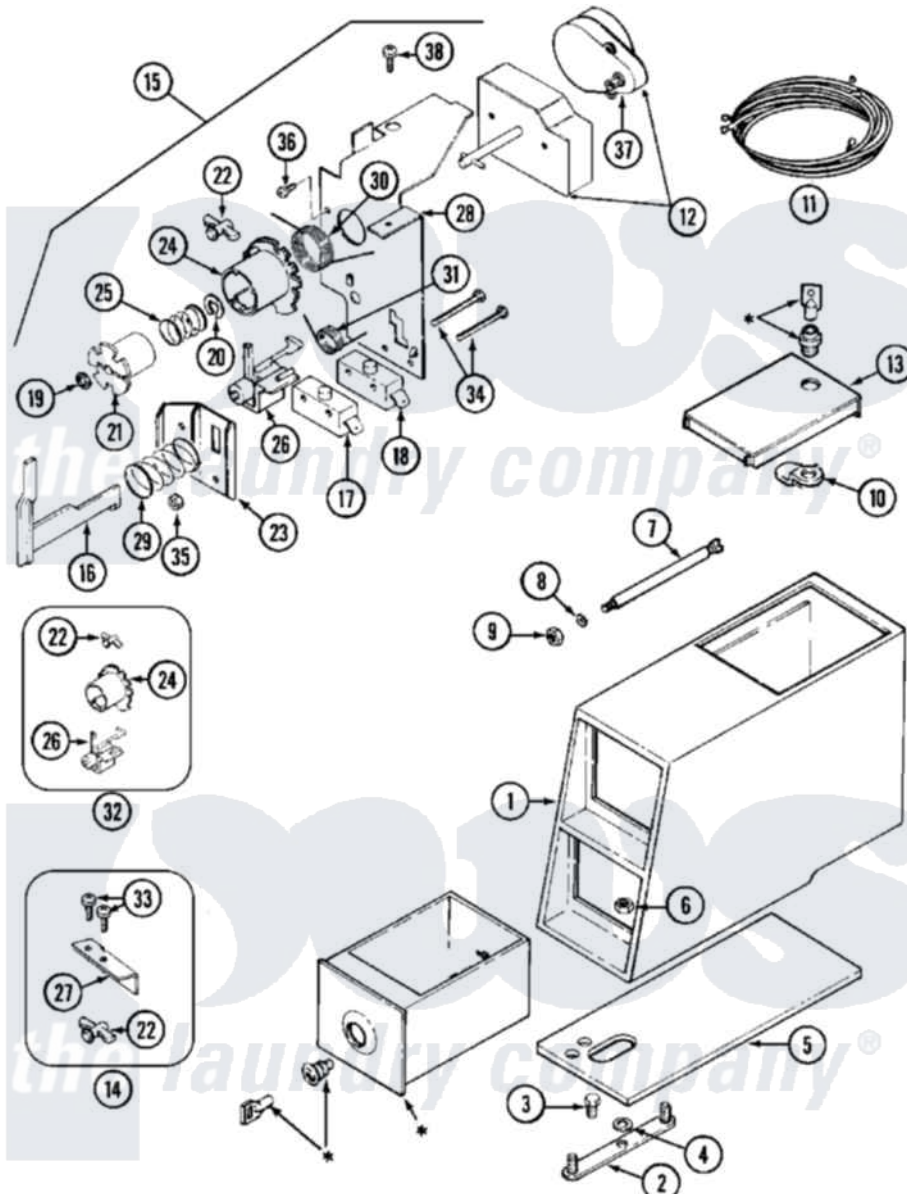

Maytag MDG12CSAAL 09 - CONTROL CENTER

* CONTACT YOUR COMMERCIAL LAUNDRY DISTRIBUTOR

Maytag [Residential Maytag MDG12CSAAL Dryer Parts](#) Parts Diagram 09 - CONTROL CENTER
 Click on the part number to view part

Item	Original Part Number	Replaced By	Status	Part Description
001	22001871		Not Available	VAULT, COIN (WHT)
"	22001872	22002885		Vault, Coin
002	22001810		Not Available	STRAP, MOUNTING
003	211294	90767		Screw, 8A X 3/8 HeX Washer Head Tapping
004	910309			Washer, Mounting Strap
005	22001870			Gasket, Coin Vault
"	22001874			Gasket, Coin Vault
006	Y052740	62739		Nut, Lock
007	22001903	8576635		Bolt
008	910387			Lockwasher, Vault Assembly
009	Y052721			Nut, Terminal Block Plate
010	NLA		Not Available	CAM, LOCKING
011	33001195			Wire Harness, Timer
012	33001155	33002115		Timer
013	22001881			Grommet, Double
"	22001882			Latch, Access Door

"	22001883	214354	Screw, Top Cover To Cabnt.
"	22001910	22003679	Timer Access Door Assembly
"	22001911	22003692	Timer Access Door Assembly
014	33001688	33002598	Actuator, Dryer Kit
015	33001275		Torsion Timer Assembly
016	314337	33002968	Slider
017	305798	Not Available	BYPASS SWITCH FOR MOTOR
018	Y305799		Bypass Switch For Heater
019	211790		Lock Ring For Timer Shaft
020	Y312270		Clip, Spring Retainer
021	314330	Not Available	DRIVER FOR INDEX WHEEL (NOT INCLUDED W/KIT)
022	314335		Peg, Tine Adjustment
"	314547	Y308109	Slide And Adj. Return Bracket
023	314339		Switch And Slider Bracket
024	314546		Wheel, Index
025	211065		Spring, Index Wheel
026	314548	33002967	Actuator, Switch
027	33001708		Bracket, Coin Slide
028	33001207	33002702	Timer Bracket
029	NLA	Not Available	SPRING, HELICAL
030	314331		Spring, Torsion Return
031	314332		Spring, Actuator
032	306104		Actuator Switch Kit
033	212707	3196385	Screw
034	315277		Screw
035	Y052634	701719	Nut, Hex
036	910708	488234	Screw 8-32 X 1/4
037	Y308991		Motor, Timer
038	211168	W10139210	Screw, 8-18 X 5/16
039	NLA	Not Available	BRACE, COIN SLIDE