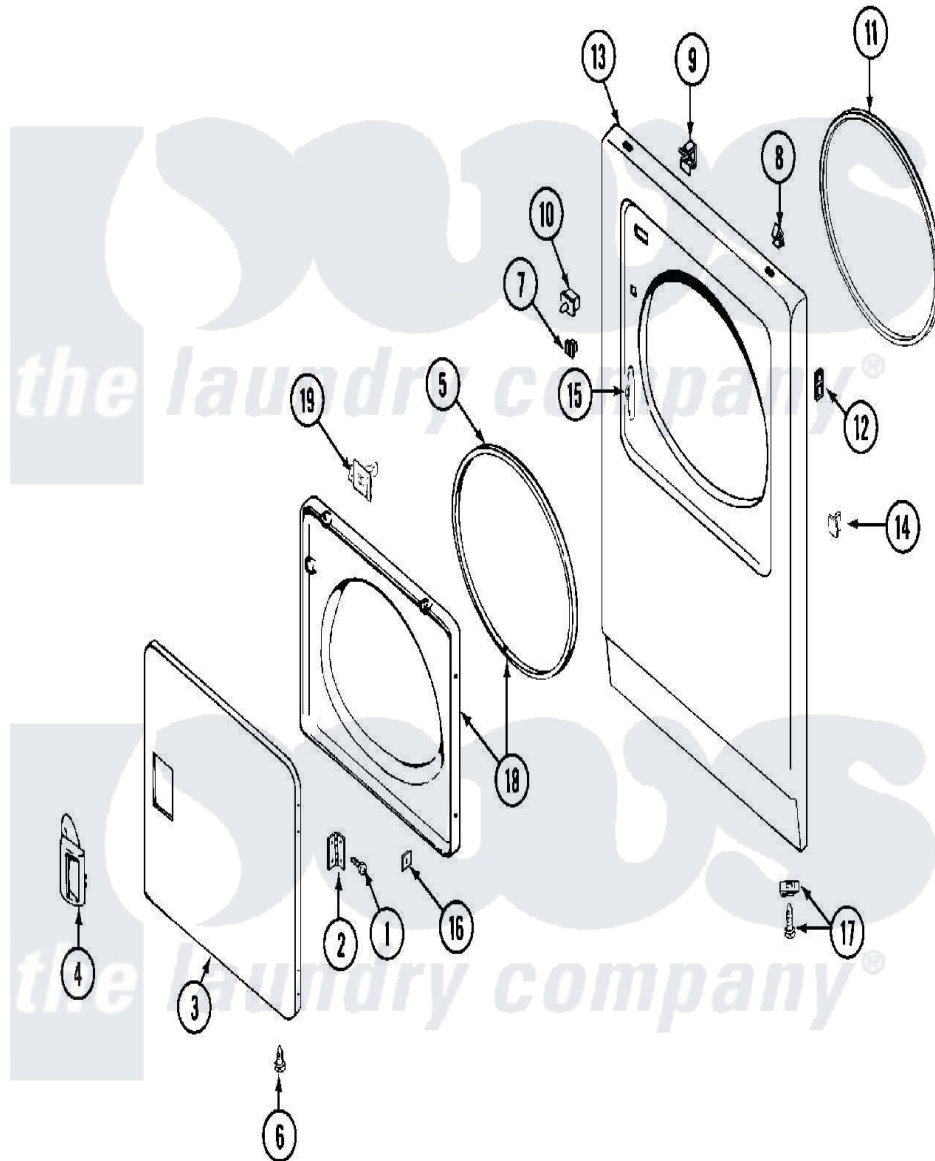

Maytag MDG12CSAAW 02 - DOOR

Maytag [Residential Maytag MDG12CSAAW Dryer Parts](#) Parts Diagram 02 - DOOR
 Click on the part number to view part

Item	Original Part Number	Replaced By	Status	Part Description
001	Y314062			Screw, Door Hinge And Panel
002	33001230			Hinge, Door
003	33001240			Door
"	33001257	33001240		Door
004	33001241			Handle, Door
"	33001254	37001047		Handle, Door
005	33001131			Seal, Door
006	33001132	33002342		Plug, Sifht Hole
"	33001168		Not Available	PLUG, SIGHT HOLE (ALM)
007	Y304578	LA-1003		Door Catch Kit
008	22001650			Fastener, Spring
009	Y310376			Clip, Door Switch Harness
010	33001509	W10169313		Switch-Dor
011	314937			Seal, Front Panel
012	NLA		Not Available	SPEEDNUT, HINGE SCREW
"	NLA		Not Available	SCREW, PLASTIC

013	33001486	98008544	Screw
"	NLA	Not Available	PANEL, FRONT (WHT)---NA
014	NLA	Not Available	PLUG, DOOR CATCH
015	33001175		Cover, Hinge Hole
"	33001176		Cover, Hinge Hole
016	Y313910		Clip, Door Liner To Outer Panel
017	22001496		Front Panel Fastener And Screw
018	33001243	Not Available	PANEL, INNER DOOR (W/SEAL)
019	314944	33001305	Strike, Door
"	33001305		Strike, Door