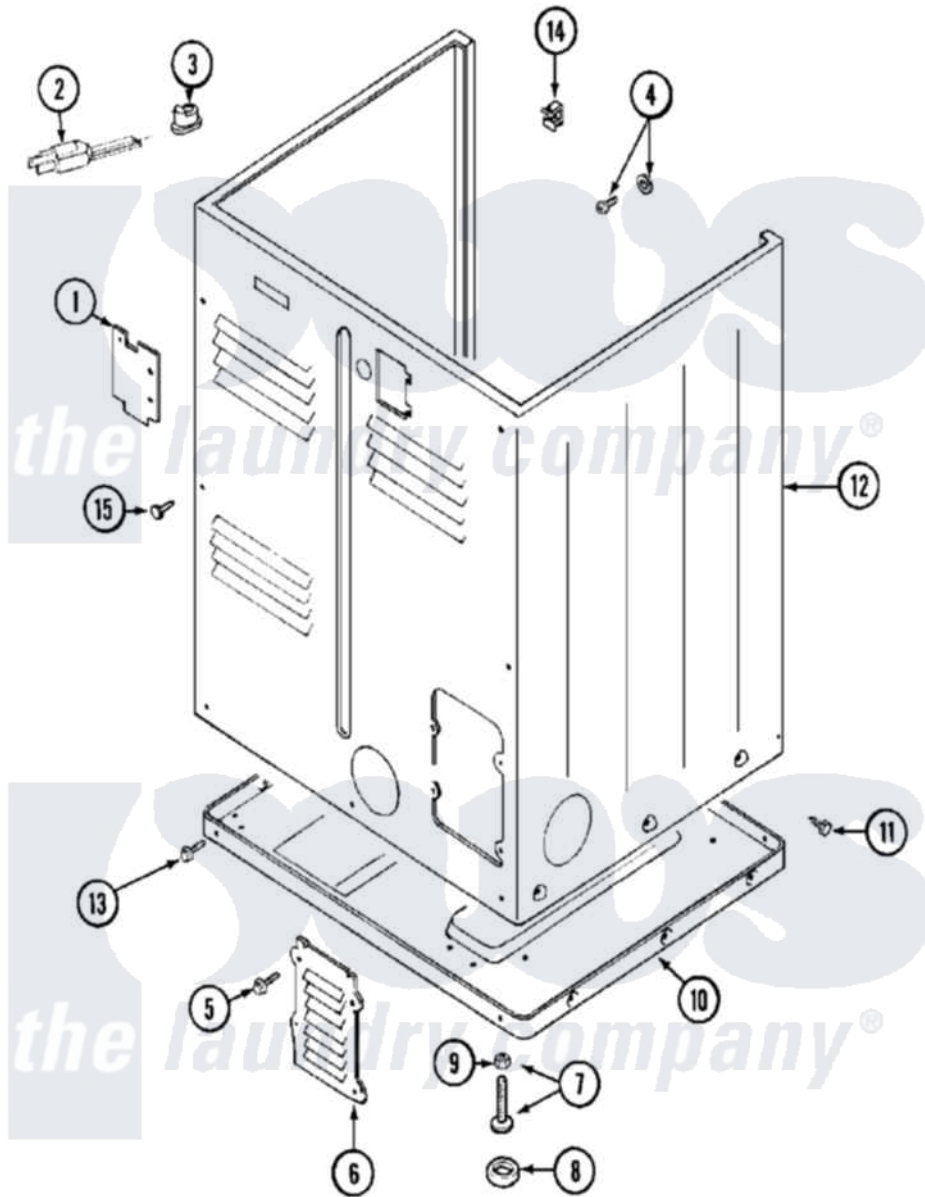

Maytag MDG12CSAAW 03 - CABINET-REAR

Maytag Residential Maytag MDG12CSAAW Dryer Parts Parts Diagram 03 - CABINET-REAR
 Click on the part number to view part

Item	Original Part Number	Replaced By	Status	Part Description
001	Y312905		Not Available	COVER, TERMINAL
002	33001284		Not Available	CORD, POWER
003	211881			Grommet, Cord Part Not Used-Gas Models Only
004	NLA		Not Available	SCREW & WASHER ASSEMBLY
005	216423	3370225		Screw
006	Y312951		Not Available	ACCESS COVER, BACK
007	204807			Ground Wire, Supp. Plte To Top Cover
"	Y305086			Adjustable Leg And Nut
008	Y314137			Foot, Rubber
009	Y052740	62739		Nut, Lock
010	Y303361		Not Available	BASE ASSY. (UPPER & LOWER)
011	213007			Xfor Cabinet See Cabinet, Back
012	NLA		Not Available	CABINET (WHT)

013	Y313561		Screw---NA
"	Y310632	1163839	Screw
014	Y310376		Clip, Door Switch Harness
015	Y313561		Screw---NA