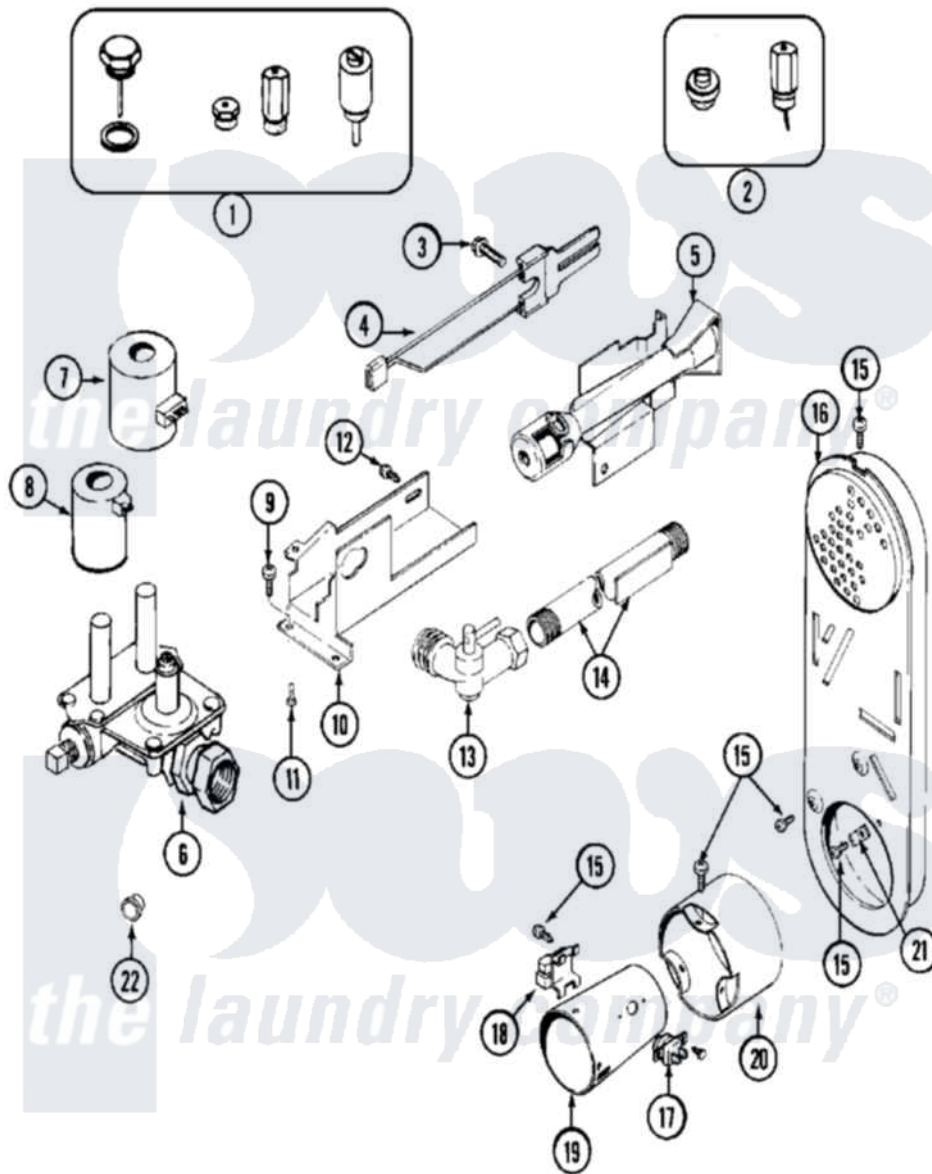

Maytag MDG12CSAAW 05 - GAS VALVE

Maytag Residential Maytag MDG12CSAAW Dryer Parts Parts Diagram 05 - GAS VALVE
 Click on the part number to view part

Item	Original Part Number	Replaced By	Status	Part Description
001	Y308378	W10402145		LP Gas Con
002	Y308377		Not Available	CONVERSION KIT (LP TO NATURAL)
003	304971			Screw Note: Screw, Igniter
004	304970	4391996		Ignitor
005	33001247	33002793		Burner Assembly
006	308345			Valve, Gas
007	306106			Coil, Holding And Booster-W
008	306105	694540		Coil, 60 Hz
009	Y313561			Screw----NA
010	314566			Gas Control Bracket
011	Y313559			Screw
012	314082	90767		Screw, 8A X 3/8 HeX Washer Head Tapping
"	314568	Y313559		Screw
013	33001842	3406051		Elbow Union Assembly
"	Y303349			Angle Shut-Off, Gas Valve

014	Y303383	33001735	Pipe And Bracket Assembly Series 18 Not Needed Use Vavle
015	211294	90767	Screw, 8A X 3/8 HeX Washer Head Tapping
016	Y308504	Not Available	INLET DUCT ASSEMBLY
017	305169		Thermostat, Hi-Limit Gas
018	Y303377	338906	Radiant, Sensor
019	Y308548		Combustion Cone Assembly
020	Y303841		Cone, Extension
021	Y312890		Retainer, Heater Chamber
022	33001693		Cap, Gas Pipe