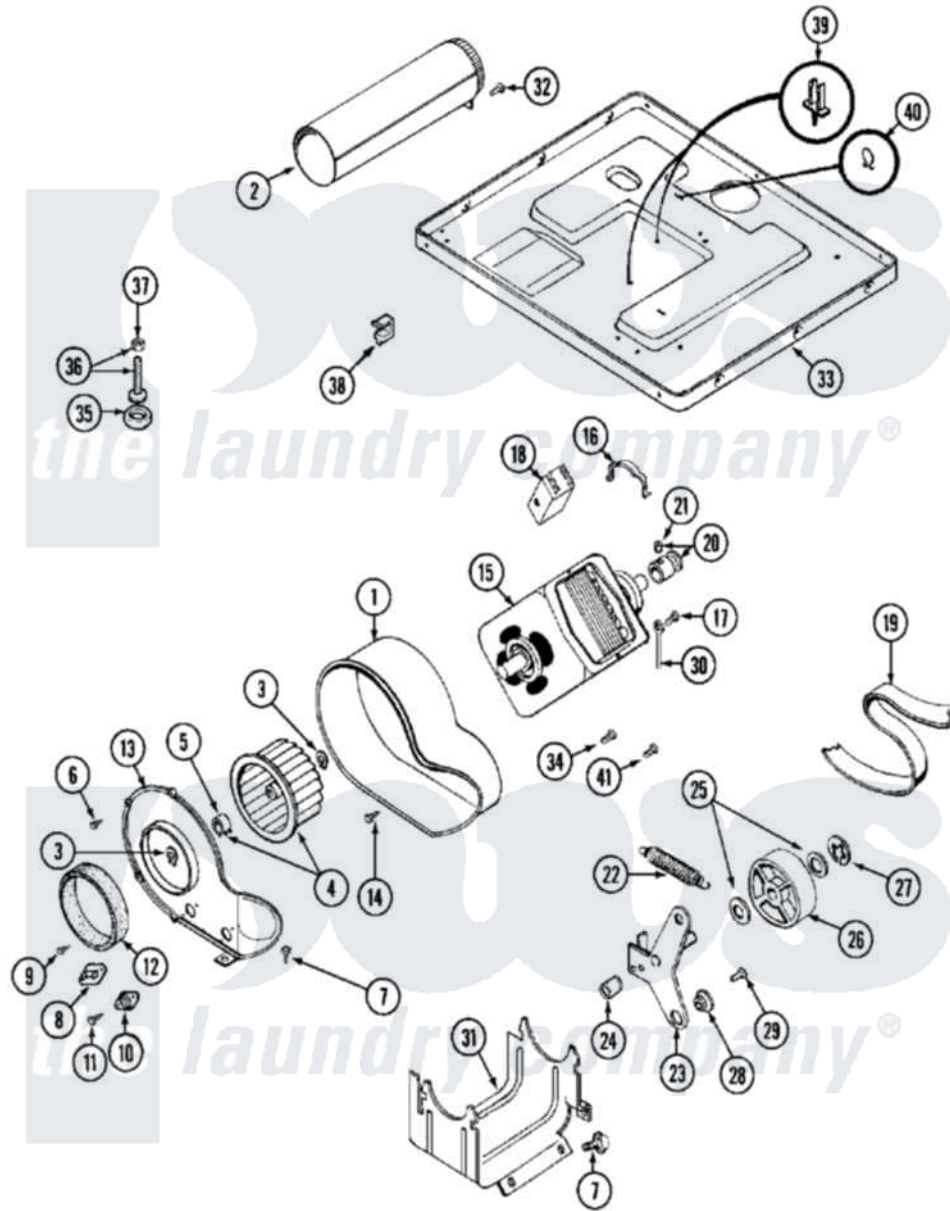

# Maytag MDG12CSAAW 06 - MOTOR DRIVE

Maytag Residential Maytag MDG12CSAAW Dryer Parts Parts Diagram 06 - MOTOR DRIVE  
 Click on the part number to view part

Item	Original Part Number	Replaced By	Status	Part Description
001	<a href="#">Y312893</a>			Housing, Blower
002	Y303442			EXHAUST DUCT ASSEMBLY
003	410233	<a href="#">9703438</a>		Ring-Retrn
004	<a href="#">Y303836</a>			Blower Wheel Assembly And Clamp
005	<a href="#">312967</a>			Clamp, Blower Housing
006	Y312961	<a href="#">W10116751</a>		Screw
007	<a href="#">Y313561</a>			Screw----NA
008	<a href="#">303392</a>			Thermostat, Cycling
"	<a href="#">306966</a>			Thermostat, Multi-Temp Part Not Used Mdg26ct-MN Only
009	211294	<a href="#">90767</a>		Screw, 8A X 3/8 HeX Washer Head Tapping
010	<a href="#">306604</a>			Cut-Off, Thermal Part Not Used
011	NLA		Not Available	SCREW, THERMAL CUT-OFF
012	<a href="#">Y312901</a>			Seal, Housing Cover
013	314778		Not Available	COVER, BLOWER HOUSING