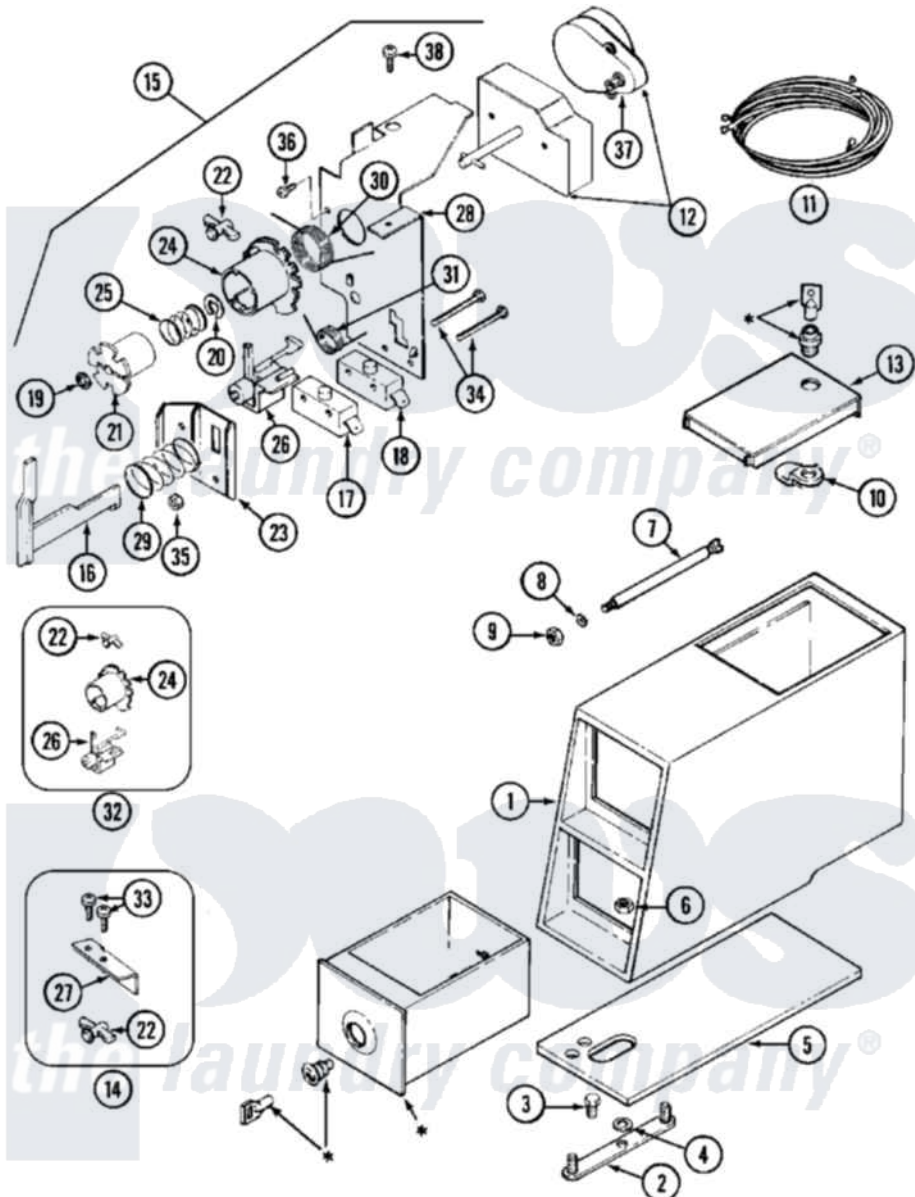

# Maytag MDG12CSAAW 09 - CONTROL CENTER

\* CONTACT YOUR COMMERCIAL LAUNDRY DISTRIBUTOR

Maytag [Residential Maytag MDG12CSAAW Dryer Parts](#) Parts Diagram 09 - CONTROL CENTER  
 Click on the part number to view part

Item	Original Part Number	Replaced By	Status	Part Description
001	22001871		Not Available	VAULT, COIN (WHT)
"	22001872	<a href="#">22002885</a>		Vault, Coin
002	22001810		Not Available	STRAP, MOUNTING
003	211294	<a href="#">90767</a>		Screw, 8A X 3/8 HeX Washer Head Tapping
004	<a href="#">910309</a>			Washer, Mounting Strap
005	<a href="#">22001870</a>			Gasket, Coin Vault
"	<a href="#">22001874</a>			Gasket, Coin Vault
006	Y052740	<a href="#">62739</a>		Nut, Lock
007	22001903	<a href="#">8576635</a>		Bolt
008	<a href="#">910387</a>			Lockwasher, Vault Assembly
009	<a href="#">Y052721</a>			Nut, Terminal Block Plate
010	NLA		Not Available	CAM, LOCKING
011	<a href="#">33001195</a>			Wire Harness, Timer
012	33001155	<a href="#">33002115</a>		Timer
013	<a href="#">22001881</a>			Grommet, Double
"	<a href="#">22001882</a>			Latch, Access Door