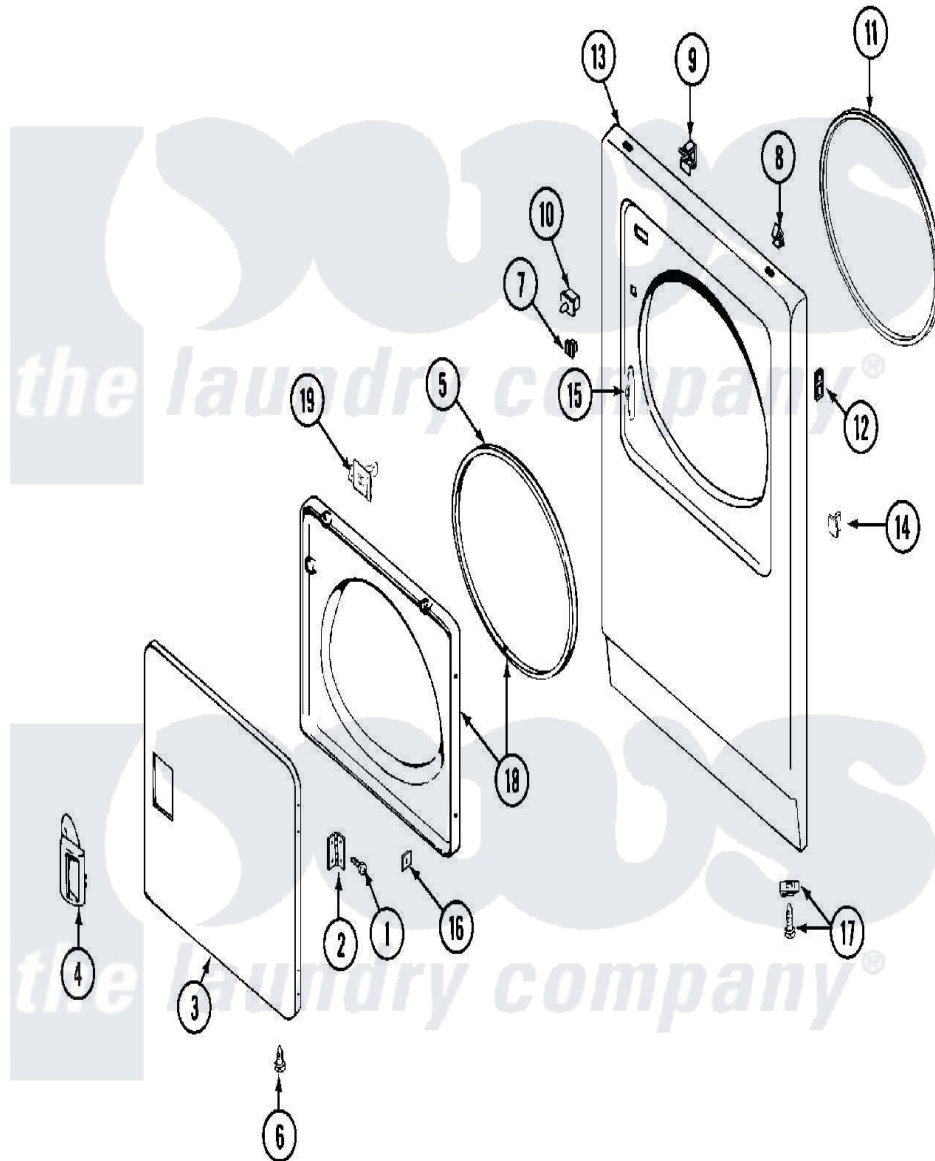

Maytag MDG12CSABW 02 - DOOR

Maytag [Residential Maytag MDG12CSABW Dryer Parts](#) Parts Diagram 02 - DOOR
 Click on the part number to view part

Item	Original Part Number	Replaced By	Status	Part Description
001	Y314062			Screw, Door Hinge And Panel
002	33001230			Hinge, Door
003	33001240			Door
"	33001257	33001240		Door
004	33001241			Handle, Door
"	33001254	37001047		Handle, Door
005	33001131			Seal, Door
006	33001132	33002342		Plug, Sifht Hole
"	33001168		Not Available	PLUG, SIGHT HOLE (ALM)
007	Y304578	LA-1003		Door Catch Kit
008	22001650			Fastener, Spring
009	Y310376			Clip, Door Switch Harness
010	33001509	W10169313		Switch-Dor
011	314937			Seal, Front Panel
012	NLA		Not Available	SPEEDNUT, HINGE SCREW
"	NLA		Not Available	SCREW, PLASTIC

013	33001486	98008544	Screw
"	NLA		Not Available
014	NLA		PANEL, FRONT (WHT)---NA
015	33001175		PLUG, DOOR CATCH
"	33001176		Cover, Hinge Hole
016	Y313910		Cover, Hinge Hole
017	22001496		Clip, Door Liner To Outer Panel
018	33001243		Front Panel Fastener And Screw
019	314944	33001305	PANEL, INNER DOOR (W/SEAL)
"	33001305		Strike, Door
			Strike, Door