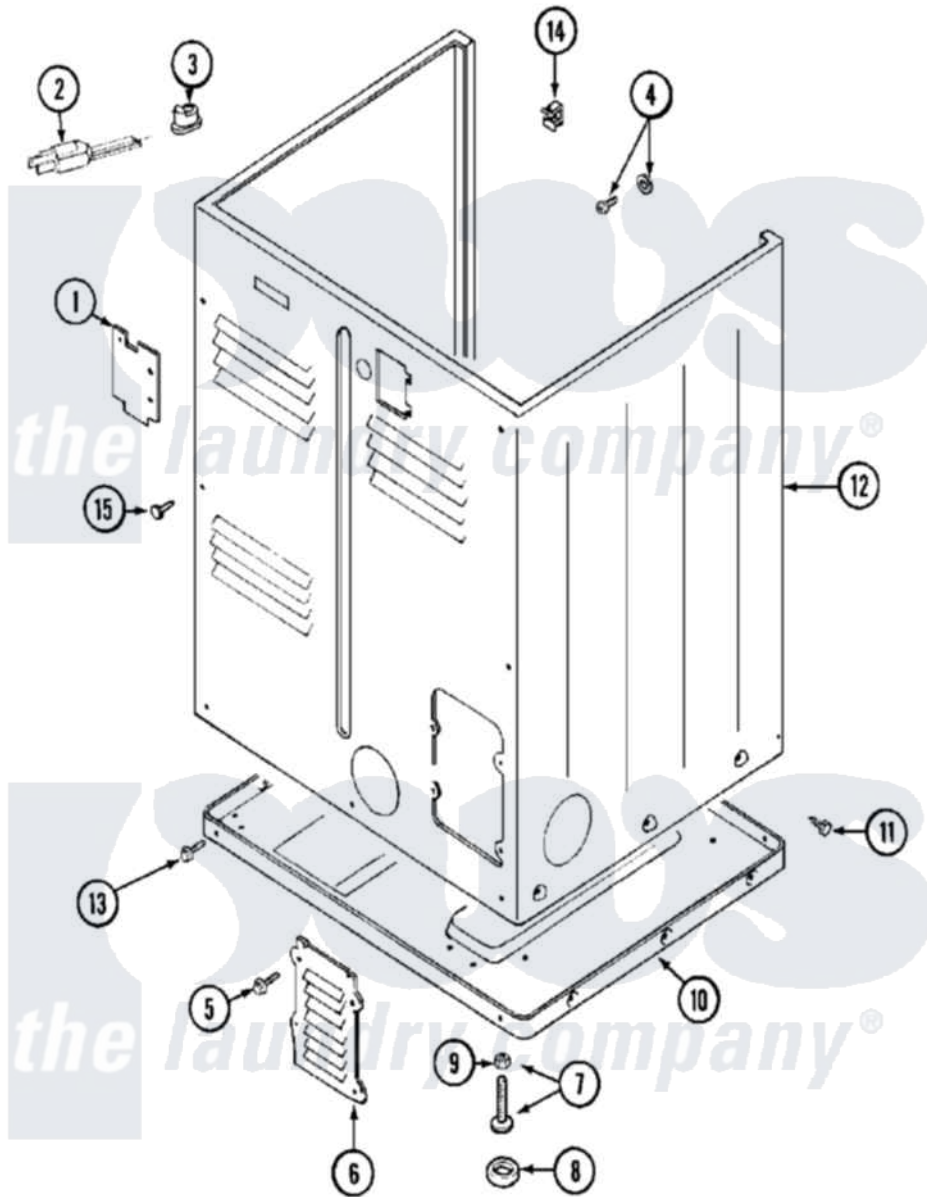

# Maytag MDG12CSABW 03 - CABINET-REAR

Maytag Residential Maytag MDG12CSABW Dryer Parts Parts Diagram 03 - CABINET-REAR  
 Click on the part number to view part

Item	Original Part Number	Replaced By	Status	Part Description
001	Y312905		Not Available	COVER, TERMINAL
002	33001284		Not Available	CORD, POWER
003	<a href="#">211881</a>			Grommet, Cord Part Not Used-Gas Models Only
004	NLA		Not Available	SCREW & WASHER ASSEMBLY
005	216423	<a href="#">3370225</a>		Screw
006	Y312951		Not Available	ACCESS COVER, BACK
007	<a href="#">204807</a>			Ground Wire, Supp. Plte To Top Cover
"	<a href="#">Y305086</a>			Adjustable Leg And Nut
008	<a href="#">Y314137</a>			Foot, Rubber
009	Y052740	<a href="#">62739</a>		Nut, Lock
010	Y303361		Not Available	BASE ASSY. (UPPER & LOWER)
011	<a href="#">213007</a>			Xfor Cabinet See Cabinet, Back
012	NLA		Not Available	CABINET (WHT)

013	<a href="#">Y313561</a>		Screw---NA
"	Y310632	<a href="#">1163839</a>	Screw
014	<a href="#">Y310376</a>		Clip, Door Switch Harness
015	<a href="#">Y313561</a>		Screw---NA