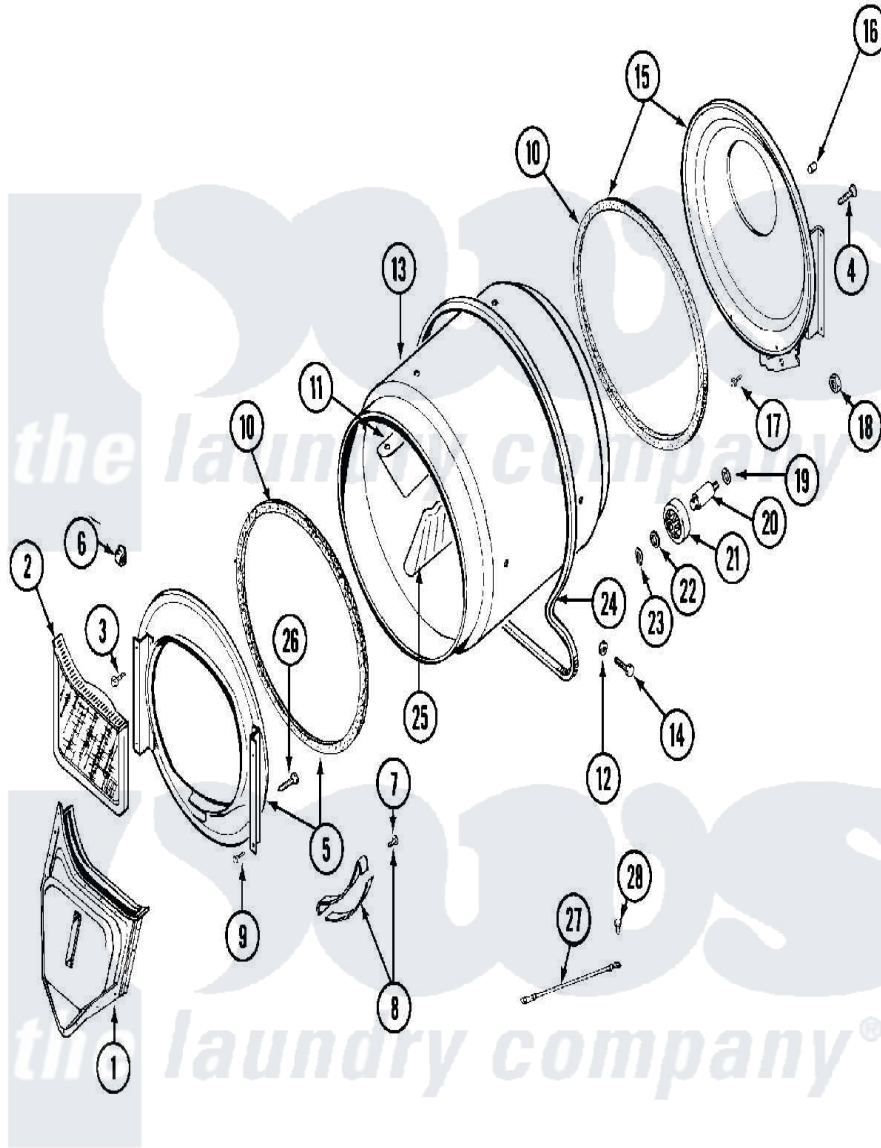

Maytag MDG12CSABW 04 - TUMBLER

Maytag [Residential Maytag MDG12CSABW Dryer Parts](#) Parts Diagram 04 - TUMBLER
 Click on the part number to view part

Item	Original Part Number	Replaced By	Status	Part Description
001	33001016			Outlet Duct Assembly
002	33001170	33002970		Lint Filte
003	NLA		Not Available	SCREW, TUMBLER SUPPORT
004	Y313561			Screw---NA
005	33001179			Front, Tumbler
006	Y310376			Clip, Door Switch Harness
007	210720			Rivet, Bearing To Tumbler Frnt
008	306508			Tumbler Bearing Kit ---W
009	Y310632	1163839		Screw
010	314820			Seal, Tumbler
011	33001012			Baffle
012	314158			Washer, Baffle To Tumbler
013	33001108		Not Available	DRYER TUMBLER, W/O BAFFLES
014	Y310759			Screw, Tumbler Baffles
015	33001178			Back, Tumbler

016	NLA	Not Available	COVER, THREAD
017	Y310632	1163839	Screw
018	312538	33001443	Nut, Hex
019	Y313347	312535	Washer, Vault Mounting Brk.
020	Y312948	6-3129480	Shaft- Tumbler
021	Y303373	12001541	Drum Roller/Washer Assembly--W
022	312535		Washer, Vault Mounting Brk.
023	410233	9703438	Ring-Retrn
024	Y312959		Poly "V" Belt For Tumbler
025	33001004		Baffle, Tall
026	Y314110	33002917	Screw, No.10-16
027	901220		Ground Wire
028	910343	488234	Screw 8-32 X 1/4